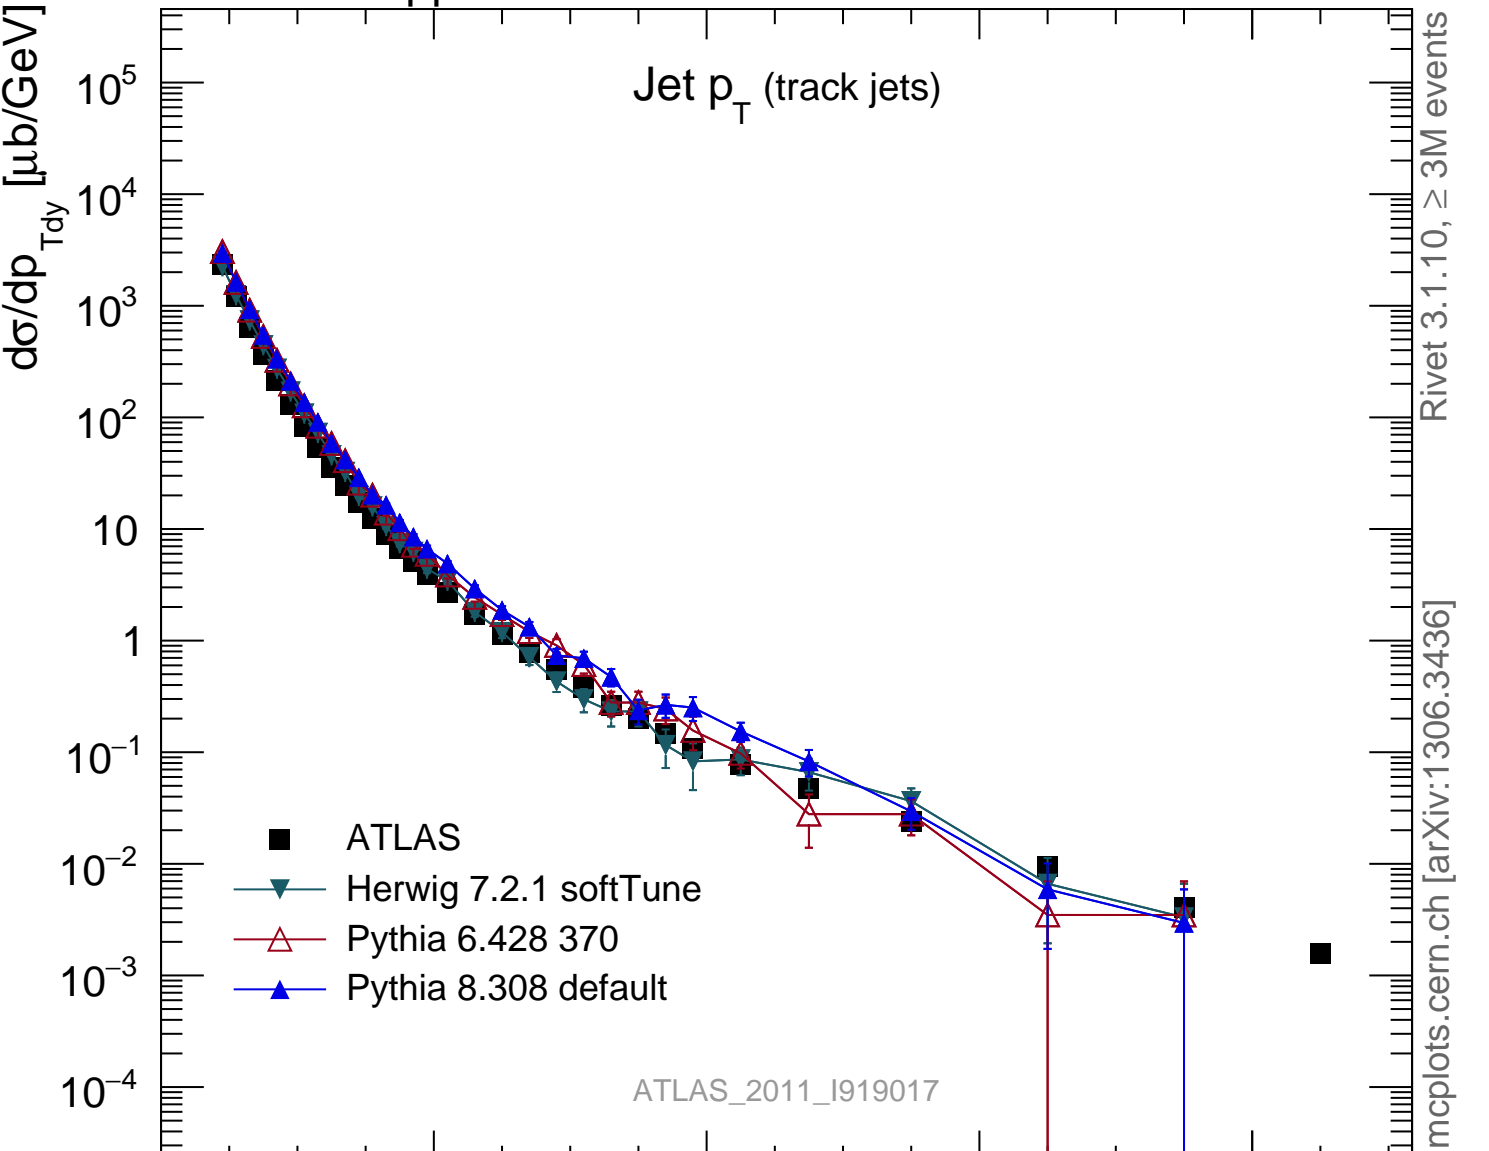

7000 GeV pp

Soft QCD

Jet  $p_T$  (track jets)

Rivet 3.1.10,  $\geq 3\text{M}$  events  
mcplots.cern.ch [arXiv:1306.3436]