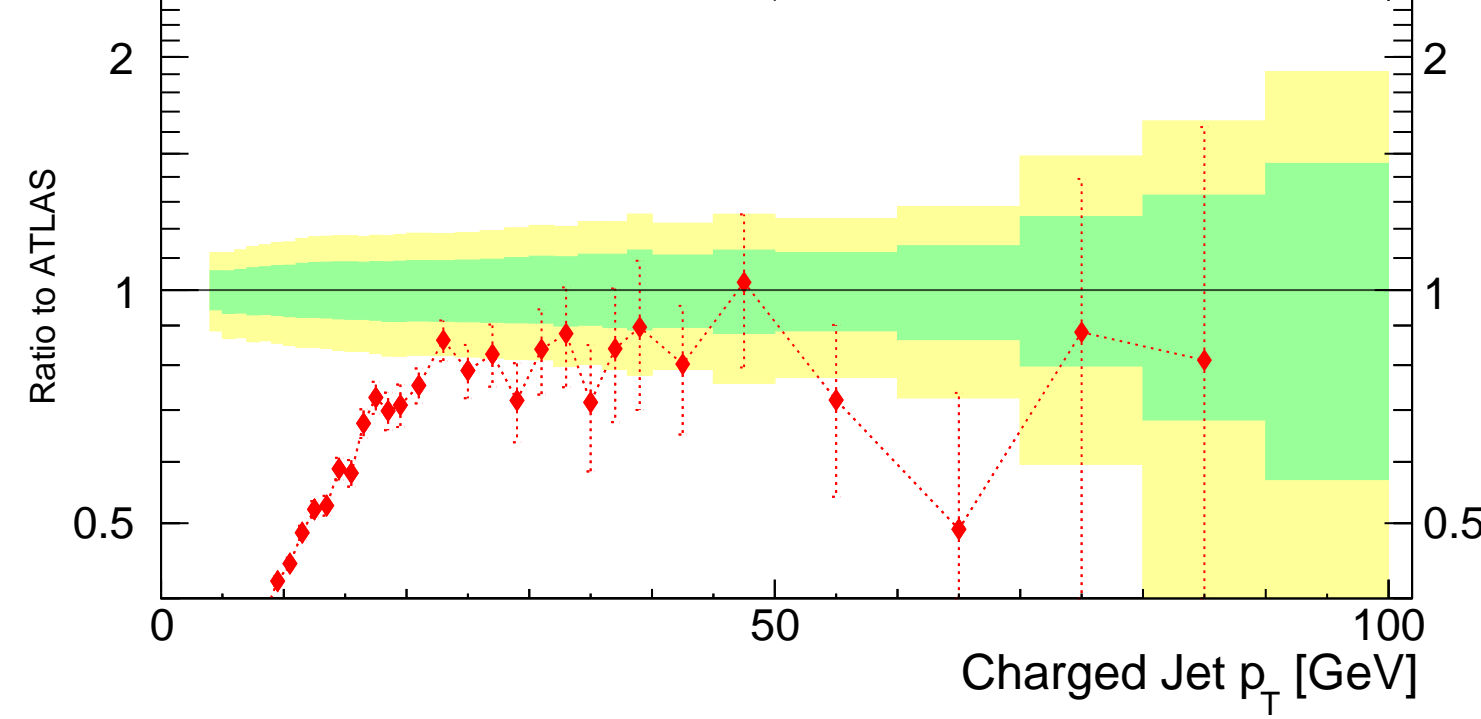

7000 GeV pp

Soft QCD

Jet  $p_T$  (track jets)

Rivet 3.1.10, 3.2M events  
mcplots.cern.ch [arXiv:1306.3436]