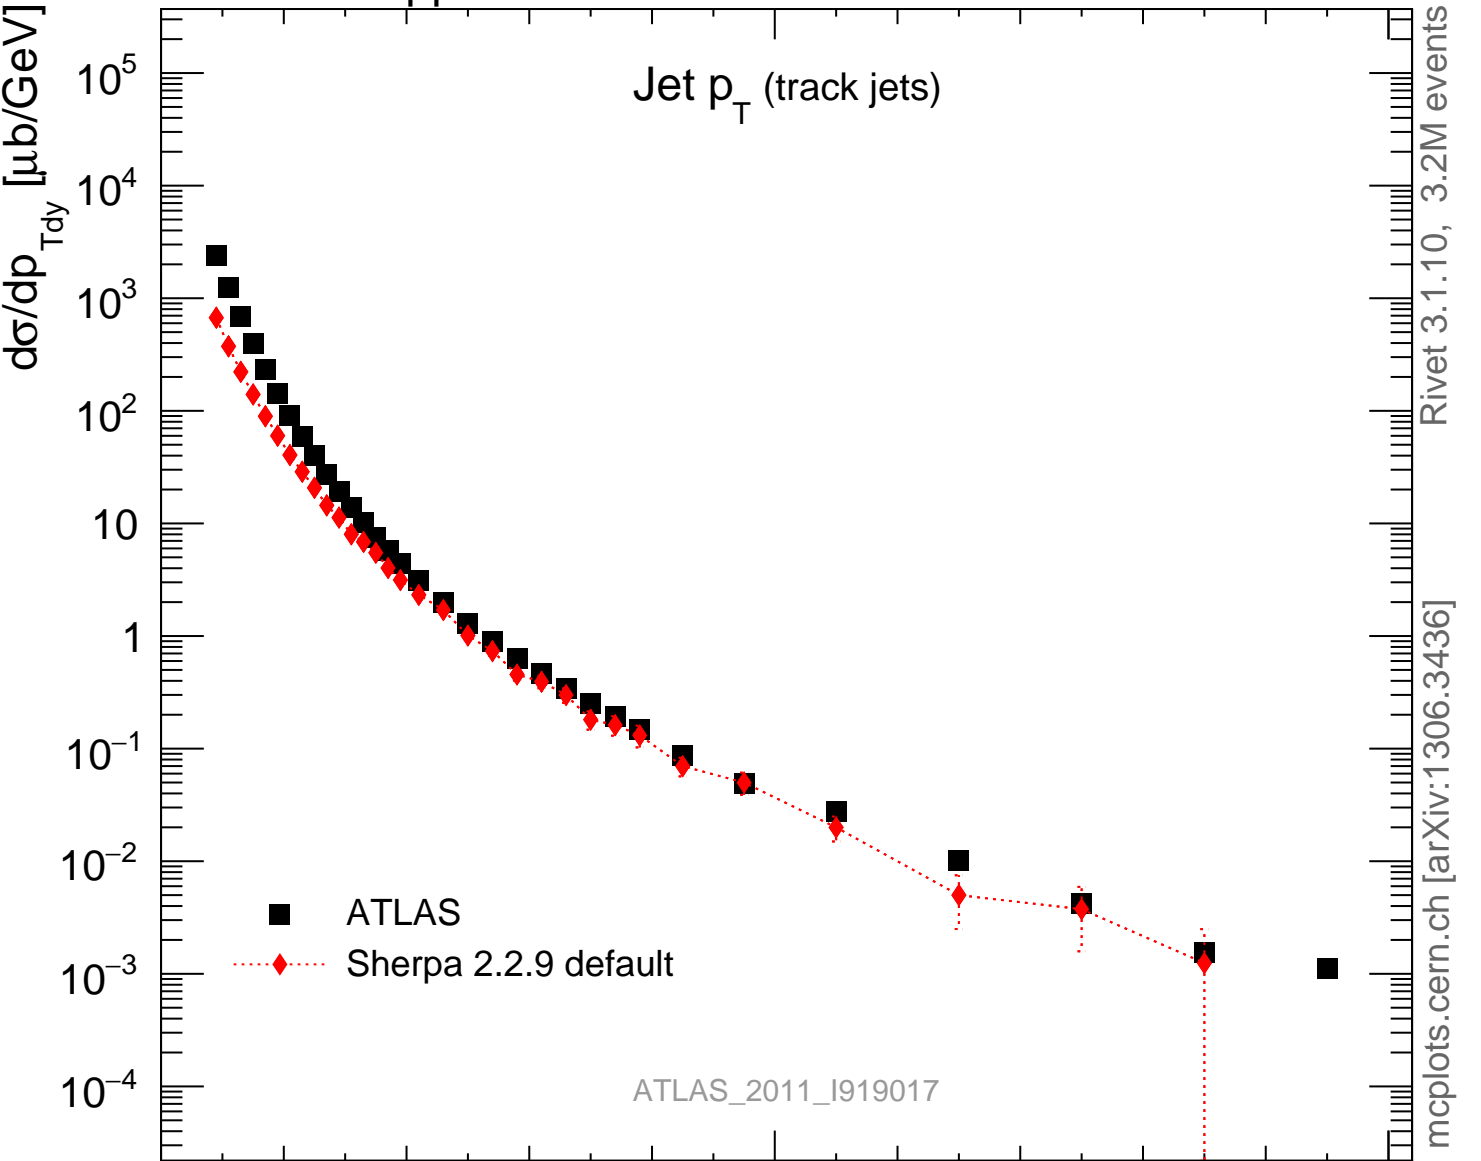

7000 GeV pp

Soft QCD

Jet  $p_T$  (track jets)

Rivet 3.1.10, 3.2M events  
mcplots.cern.ch [arXiv:1306.3436]