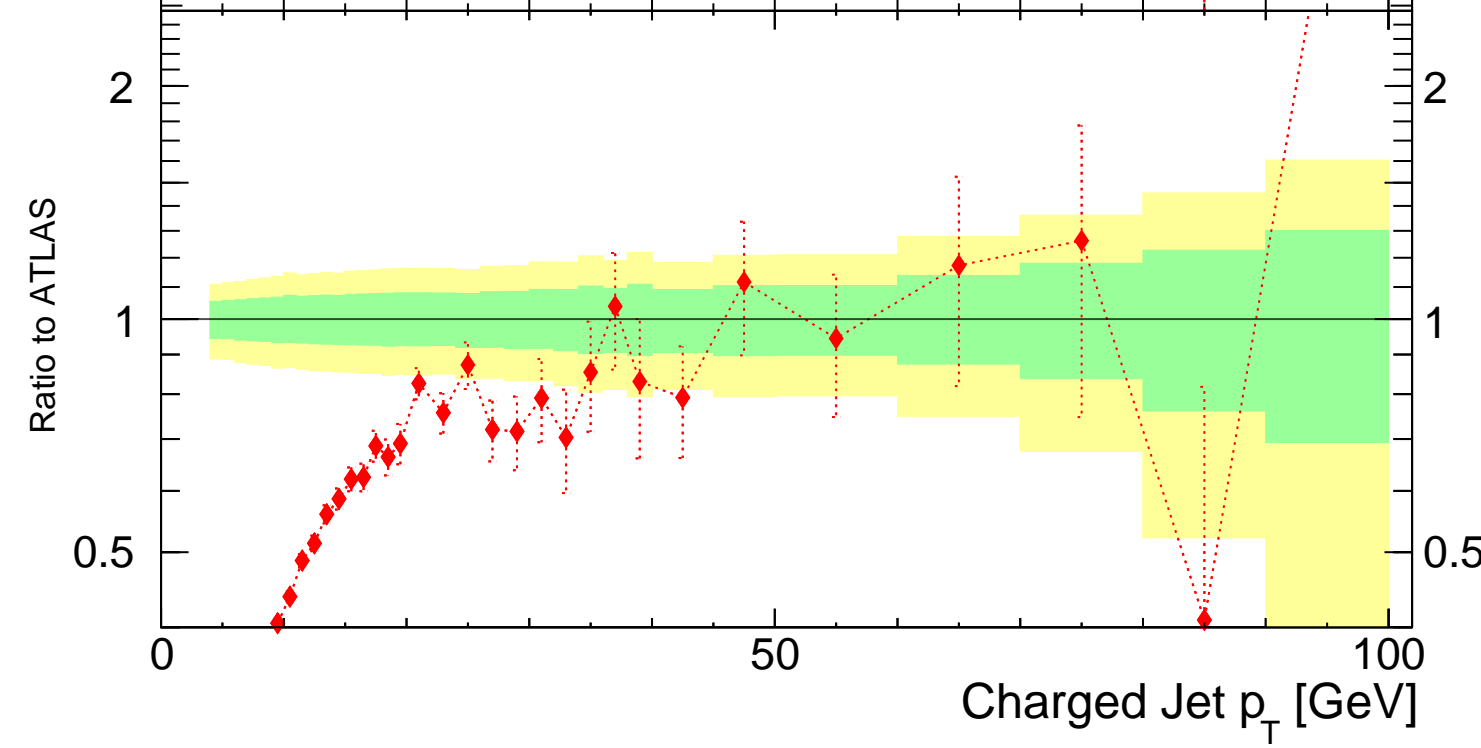

7000 GeV pp

Soft QCD

Jet p_T (track jets)

Rivet 3.1.10, 3.2M events
mcplots.cern.ch [arXiv:1306.3436]