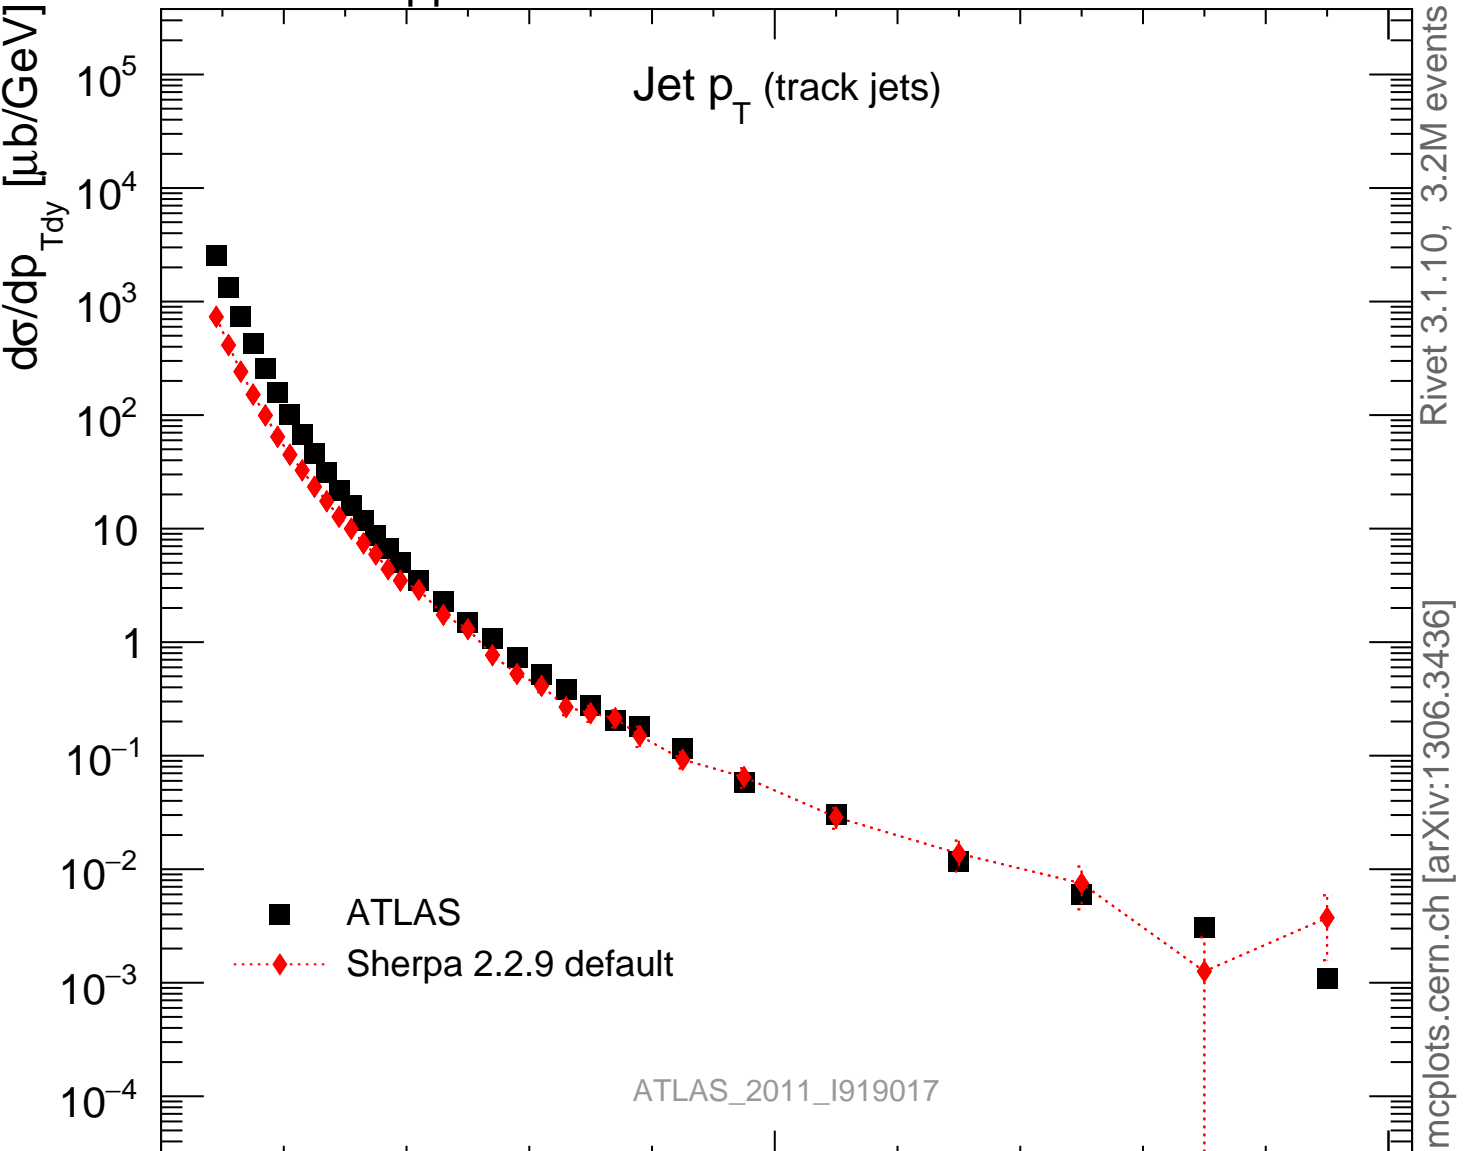

7000 GeV pp

Soft QCD

Jet p_T (track jets)

Rivet 3.1.10, 3.2M events
mcplots.cern.ch [arXiv:1306.3436]