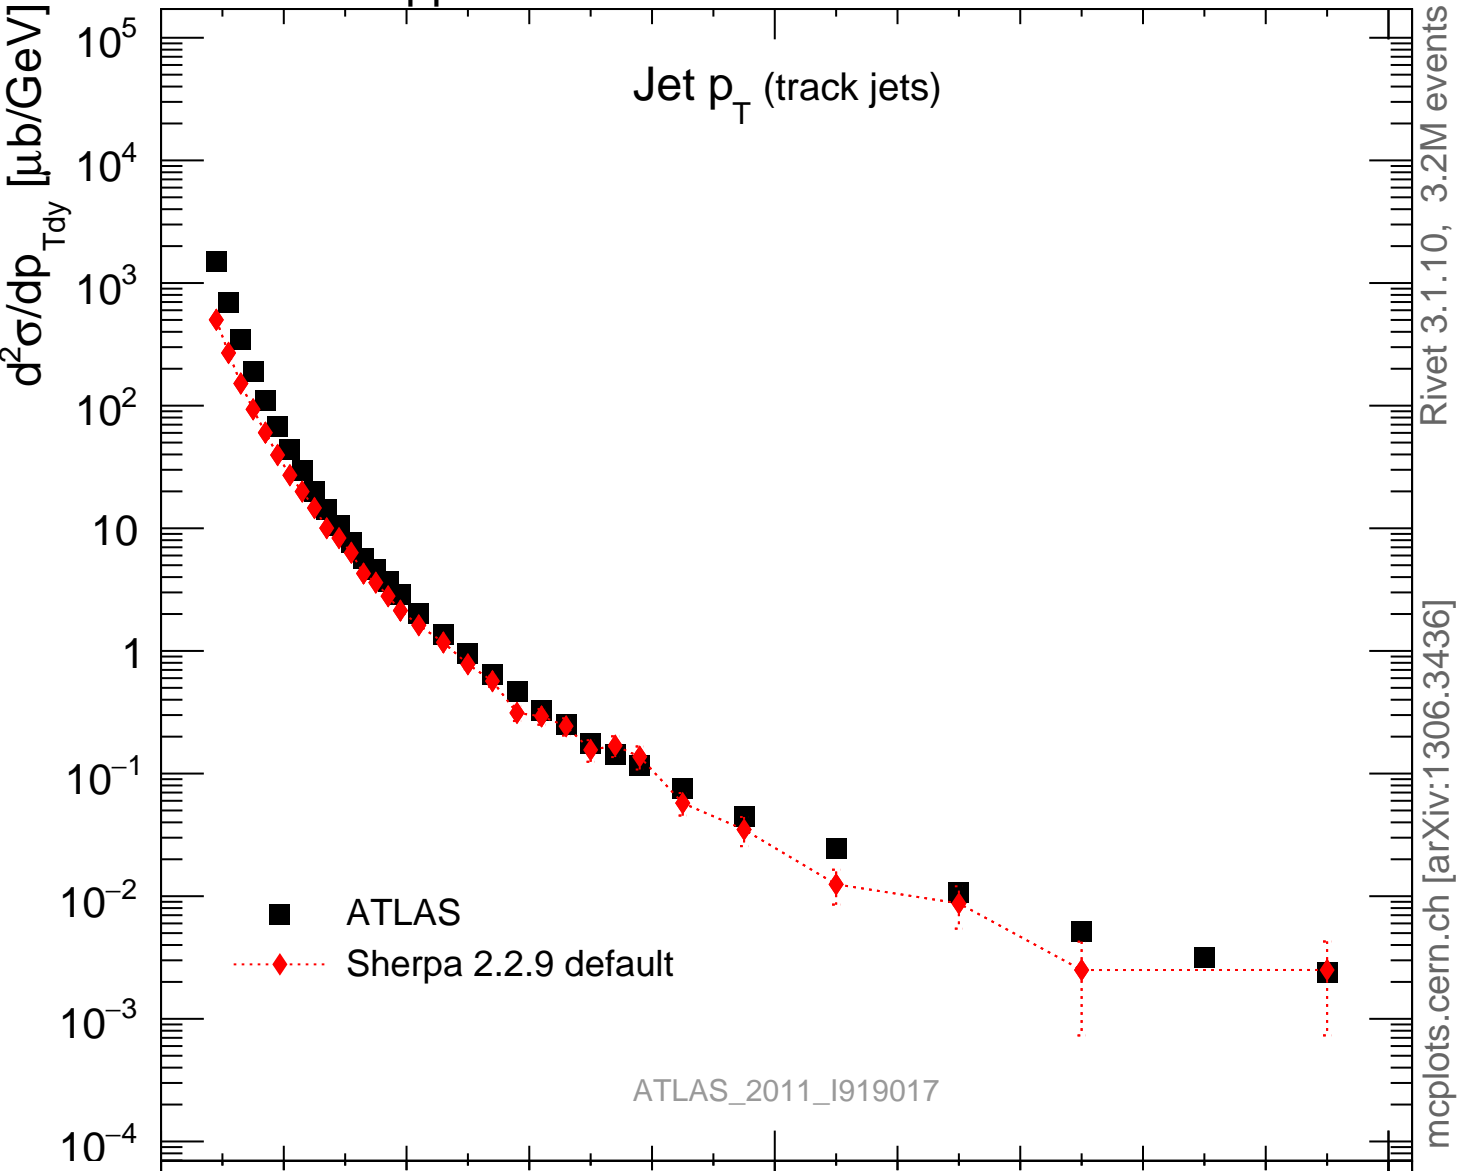

7000 GeV pp

Soft QCD

Jet  $p_T$  (track jets)

Rivet 3.1.10, 3.2M events  
mcplots.cern.ch [arXiv:1306.3436]