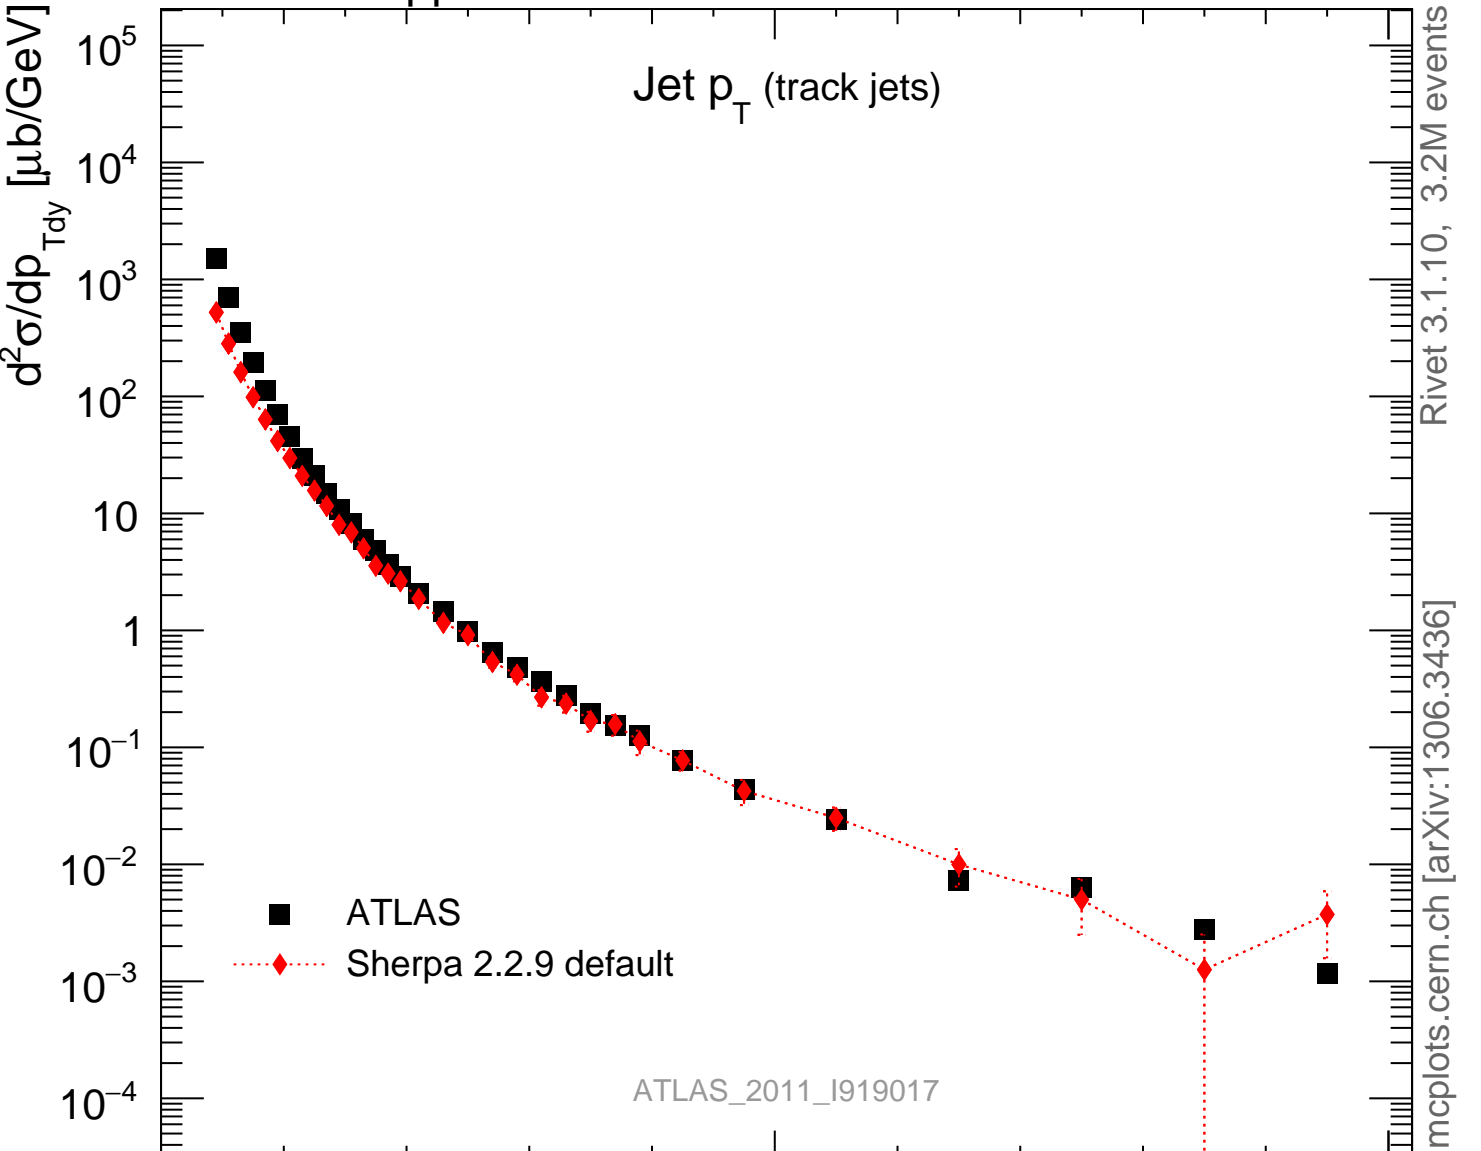

7000 GeV pp

Soft QCD

Jet p_T (track jets)

Rivet 3.1.10, 3.2M events
mcplots.cern.ch [arXiv:1306.3436]