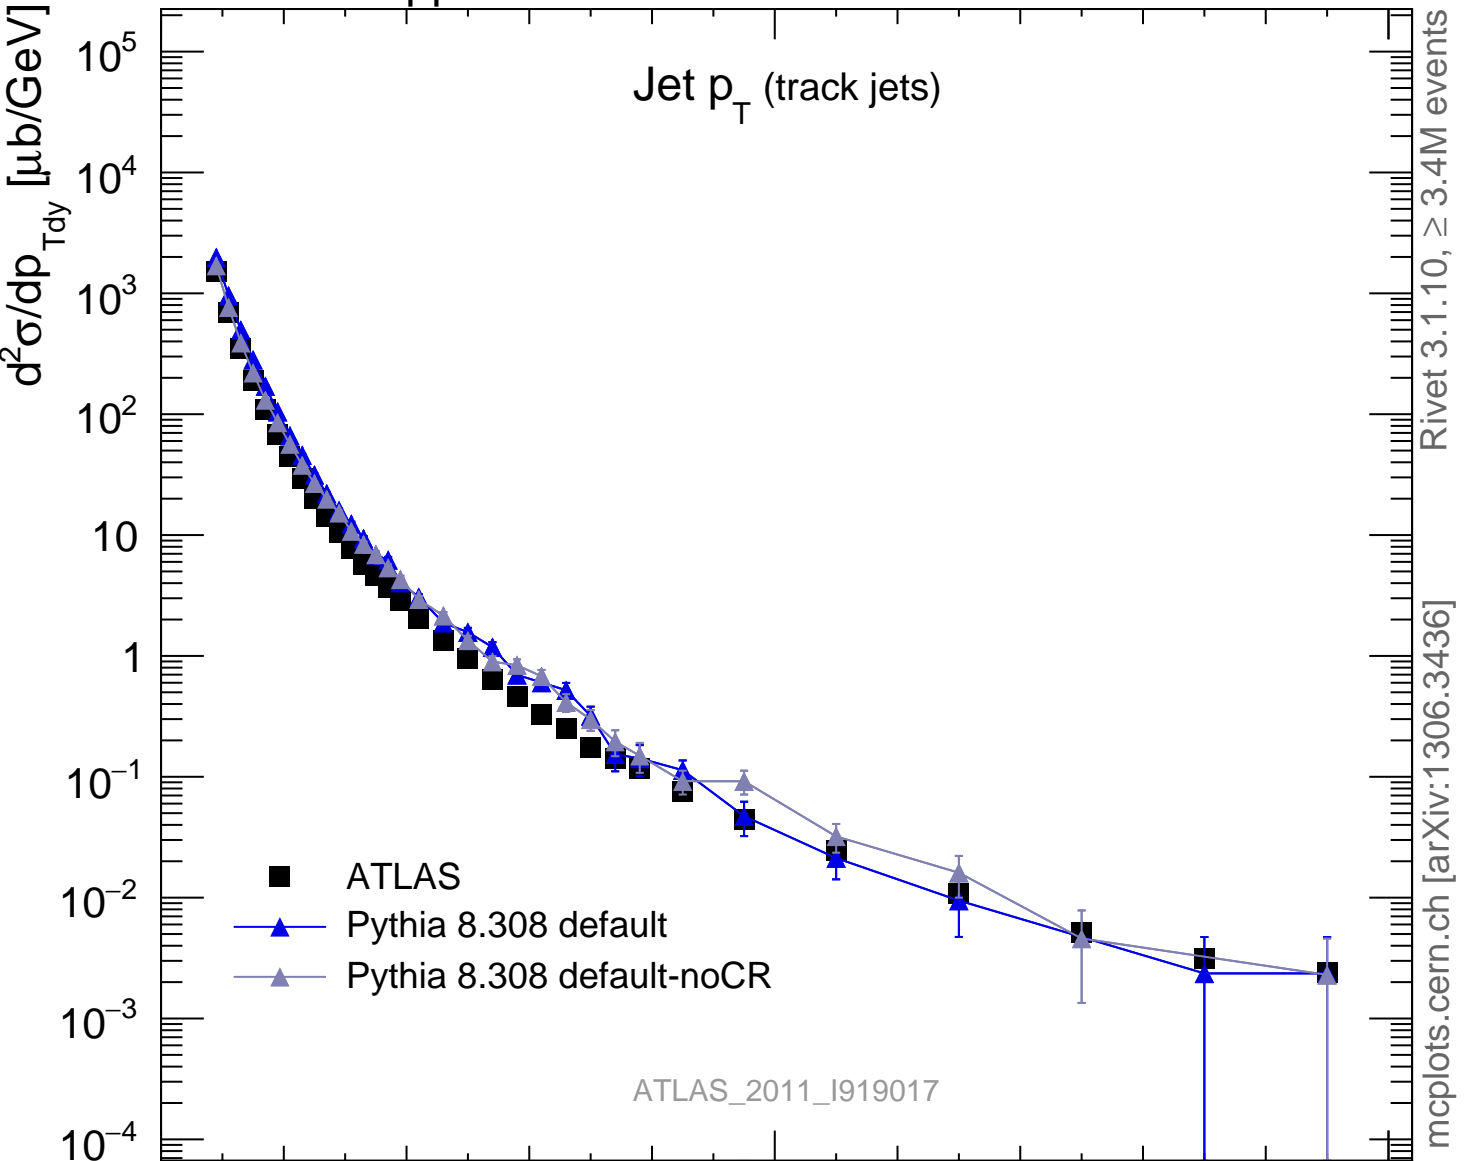

7000 GeV pp

Soft QCD

Jet p_T (track jets)

Rivet 3.1.10, $\geq 3.4\text{M}$ events
mcplots.cern.ch [arXiv:1306.3436]