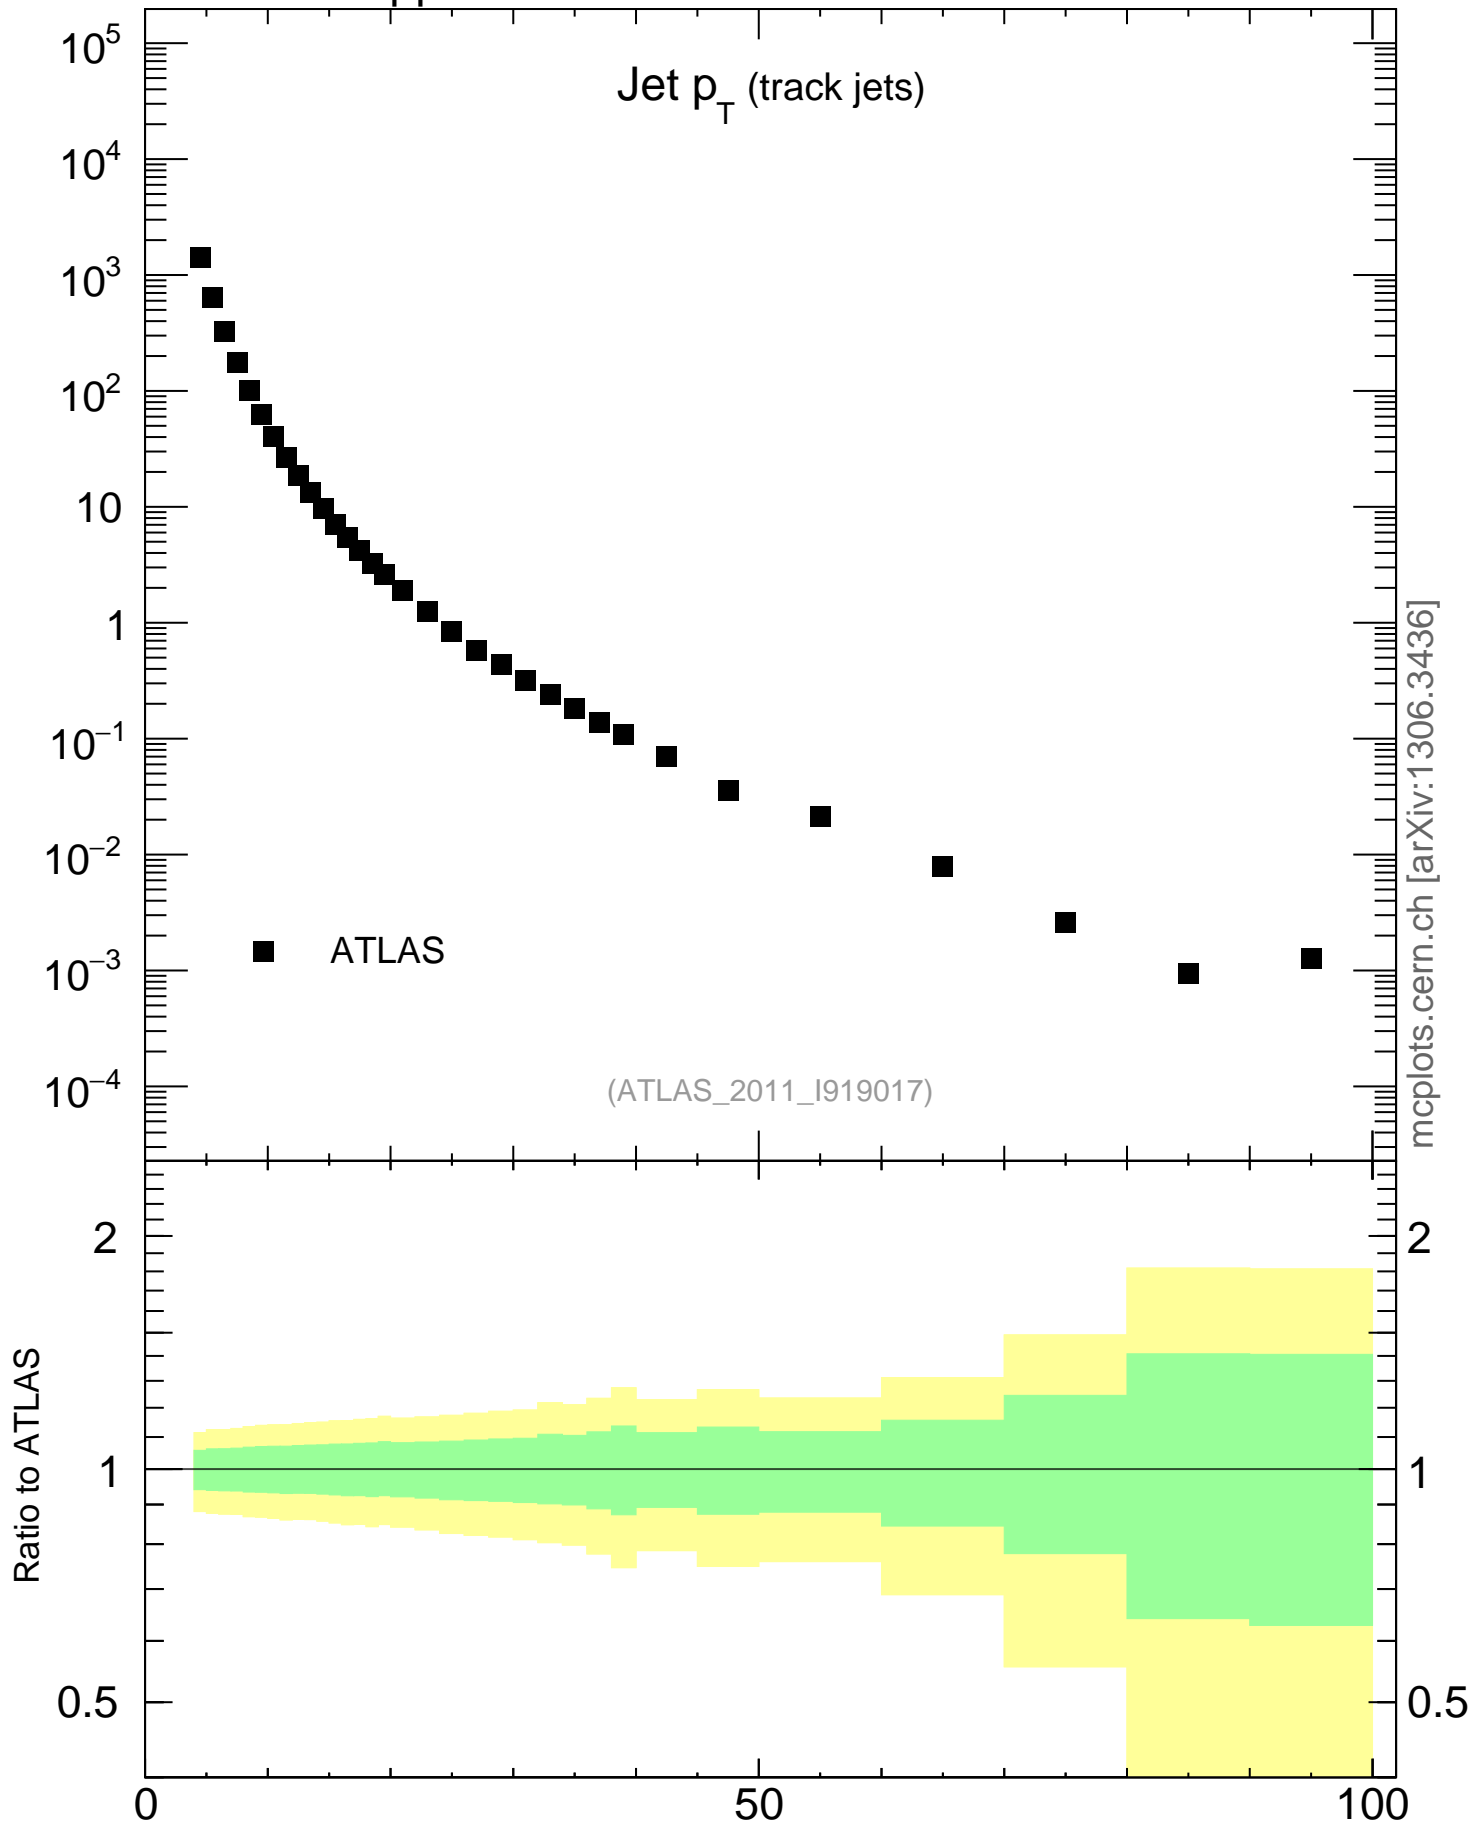

7000 GeV pp

Soft QCD

Jet  $p_T$  (track jets)

mcplots.cern.ch [arXiv:1306.3436]