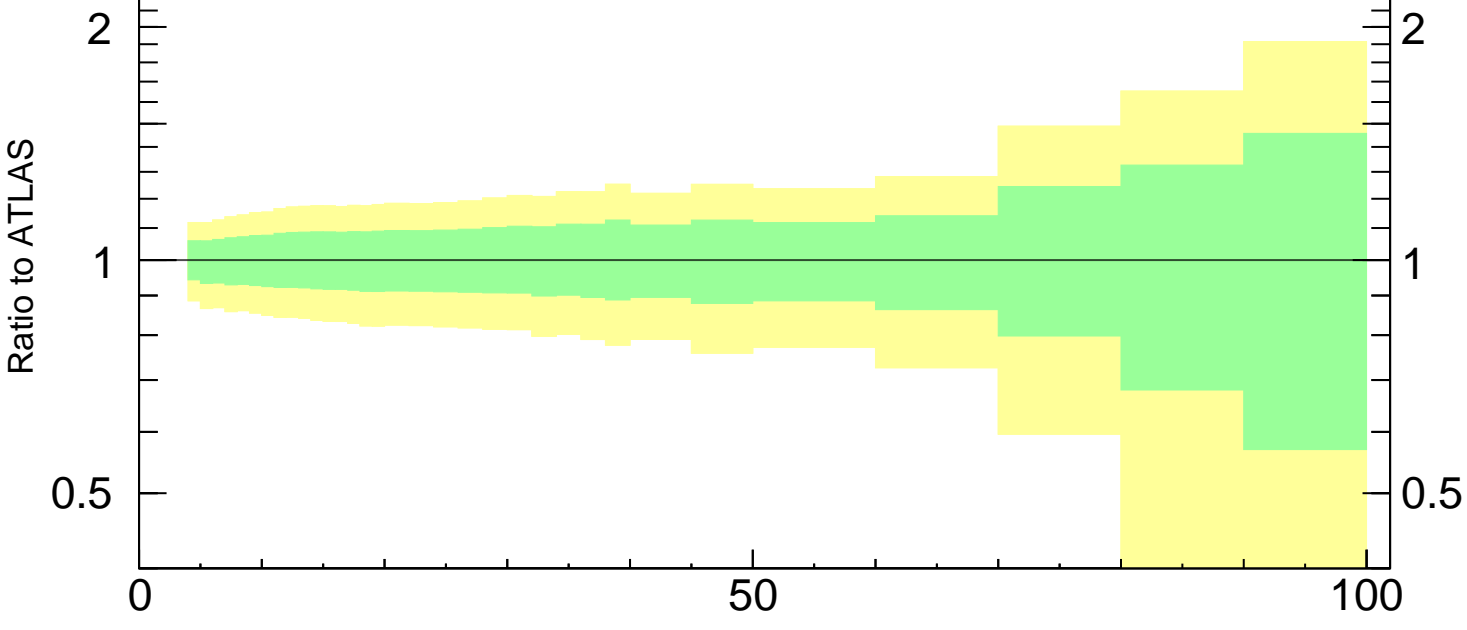

7000 GeV pp

Soft QCD

Jet  $p_T$  (track jets)

mcplots.cern.ch [arXiv:1306.3436]