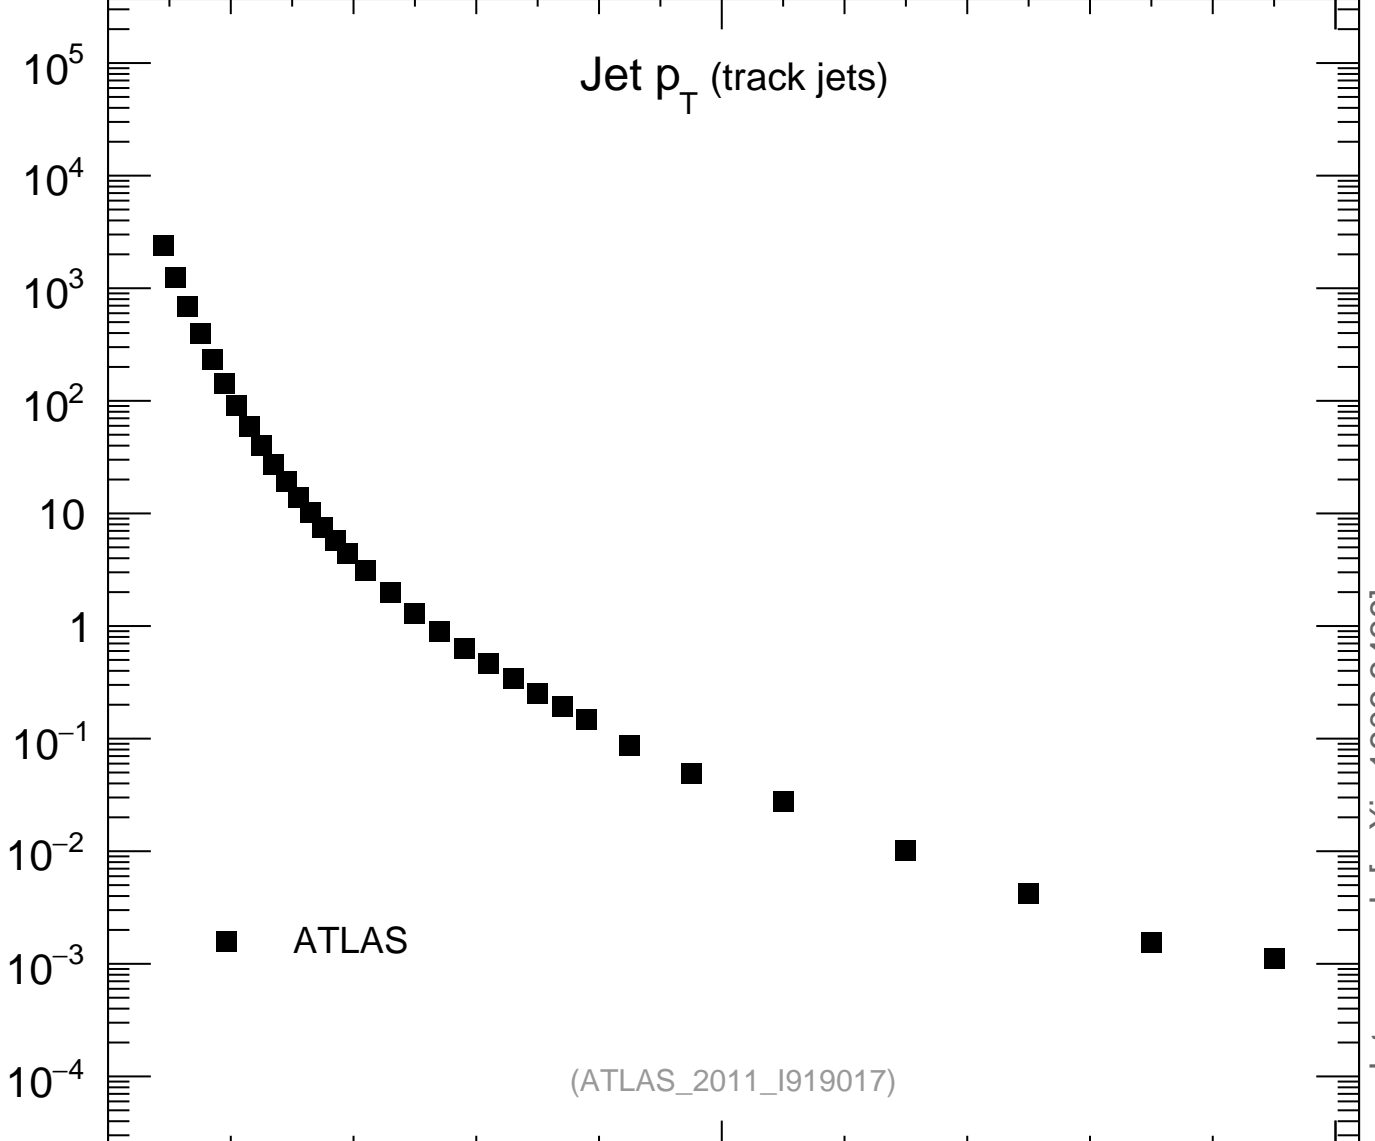

7000 GeV pp

Soft QCD

Jet  $p_T$  (track jets)

mcplots.cern.ch [arXiv:1306.3436]