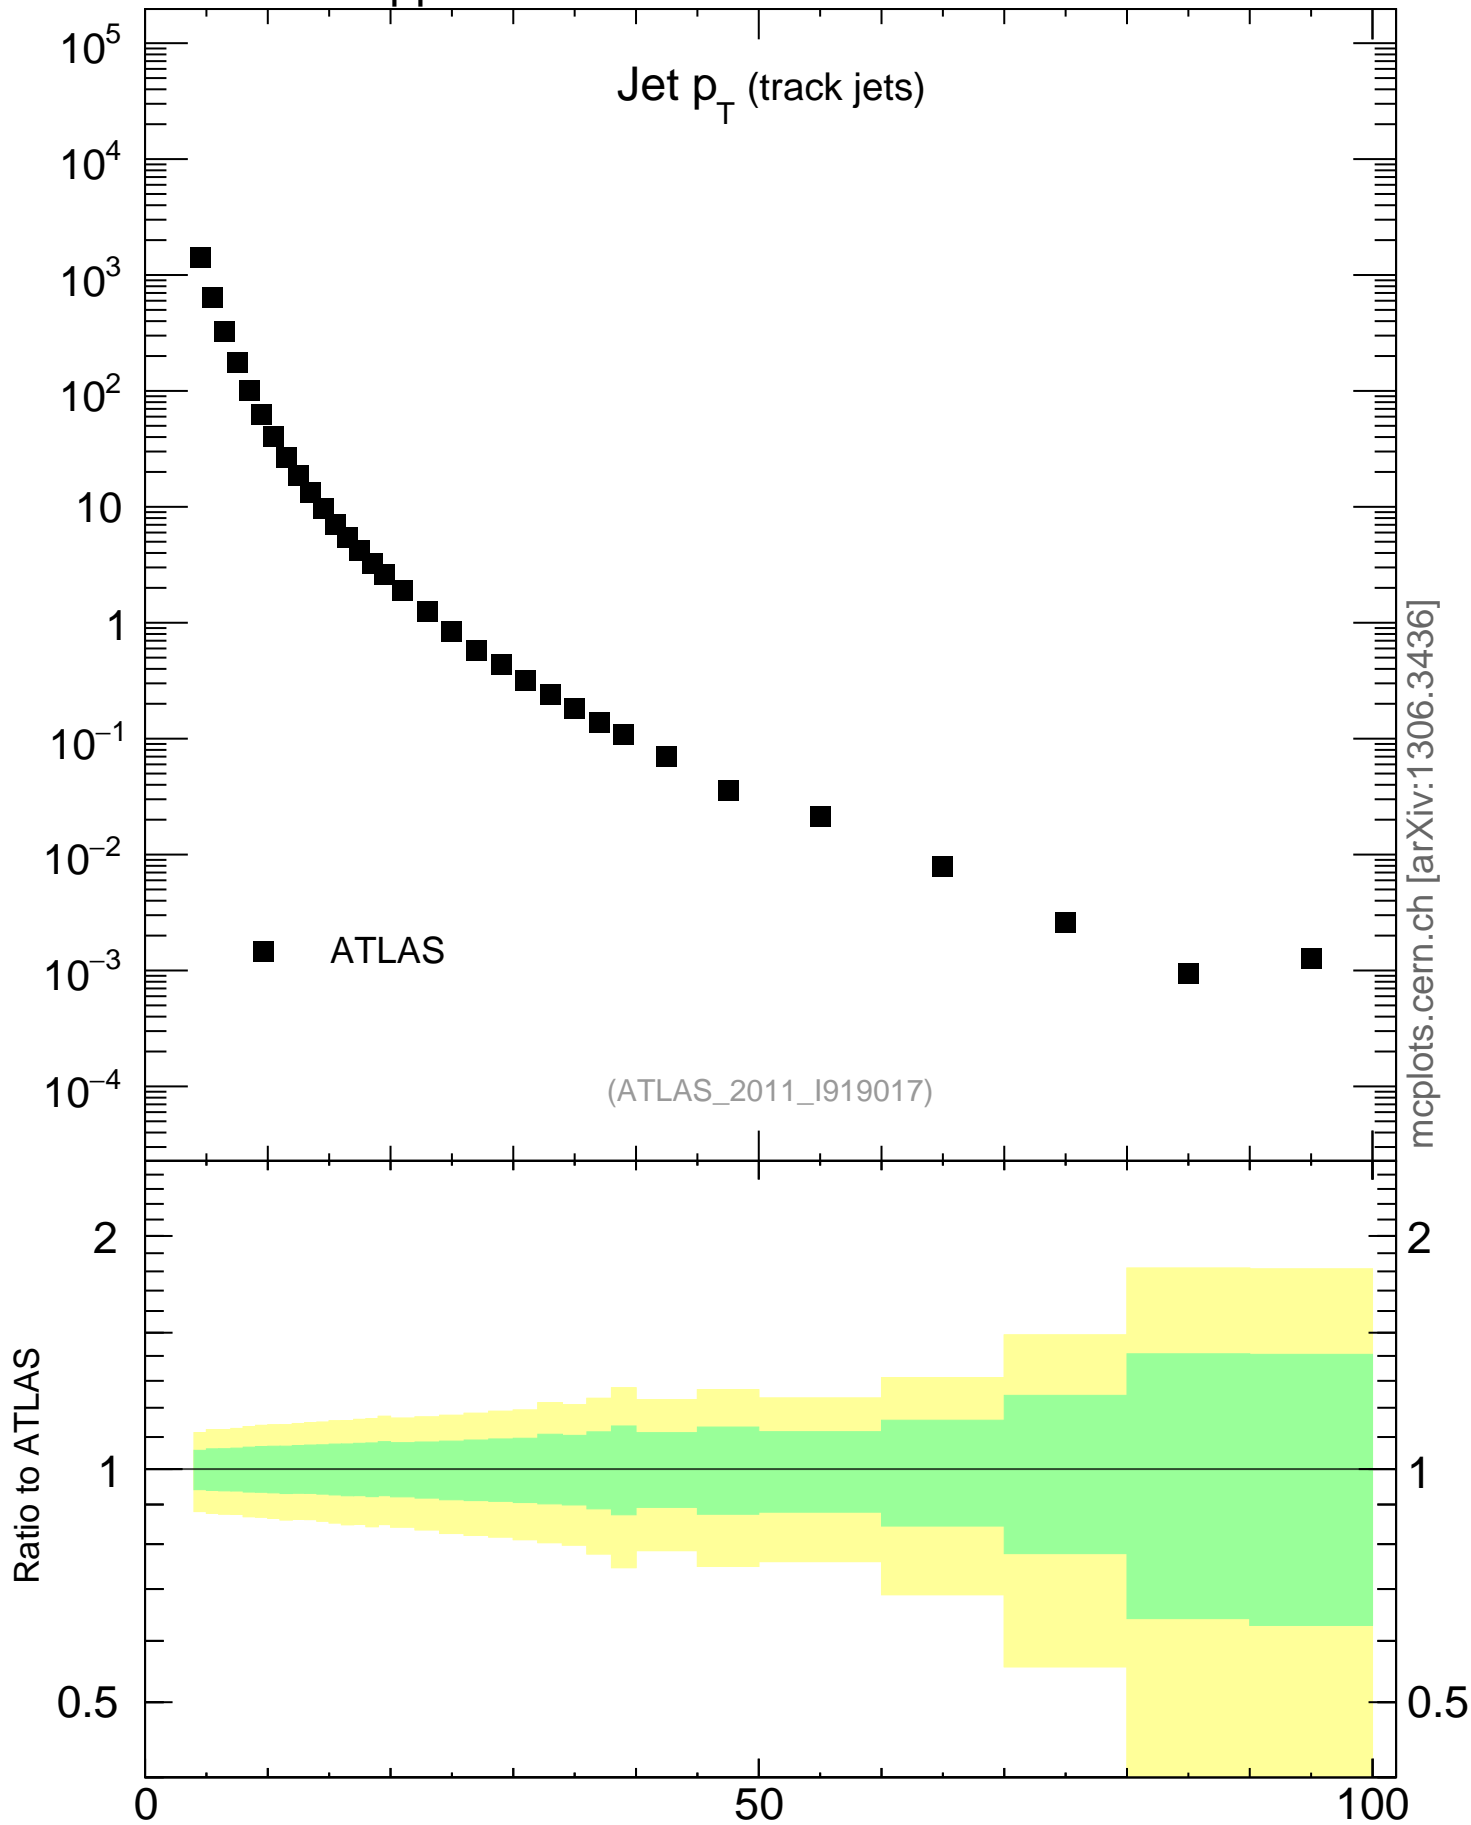

7000 GeV pp

Soft QCD

Jet  $p_T$  (track jets)

mcplots.cern.ch [arXiv:1306.3436]