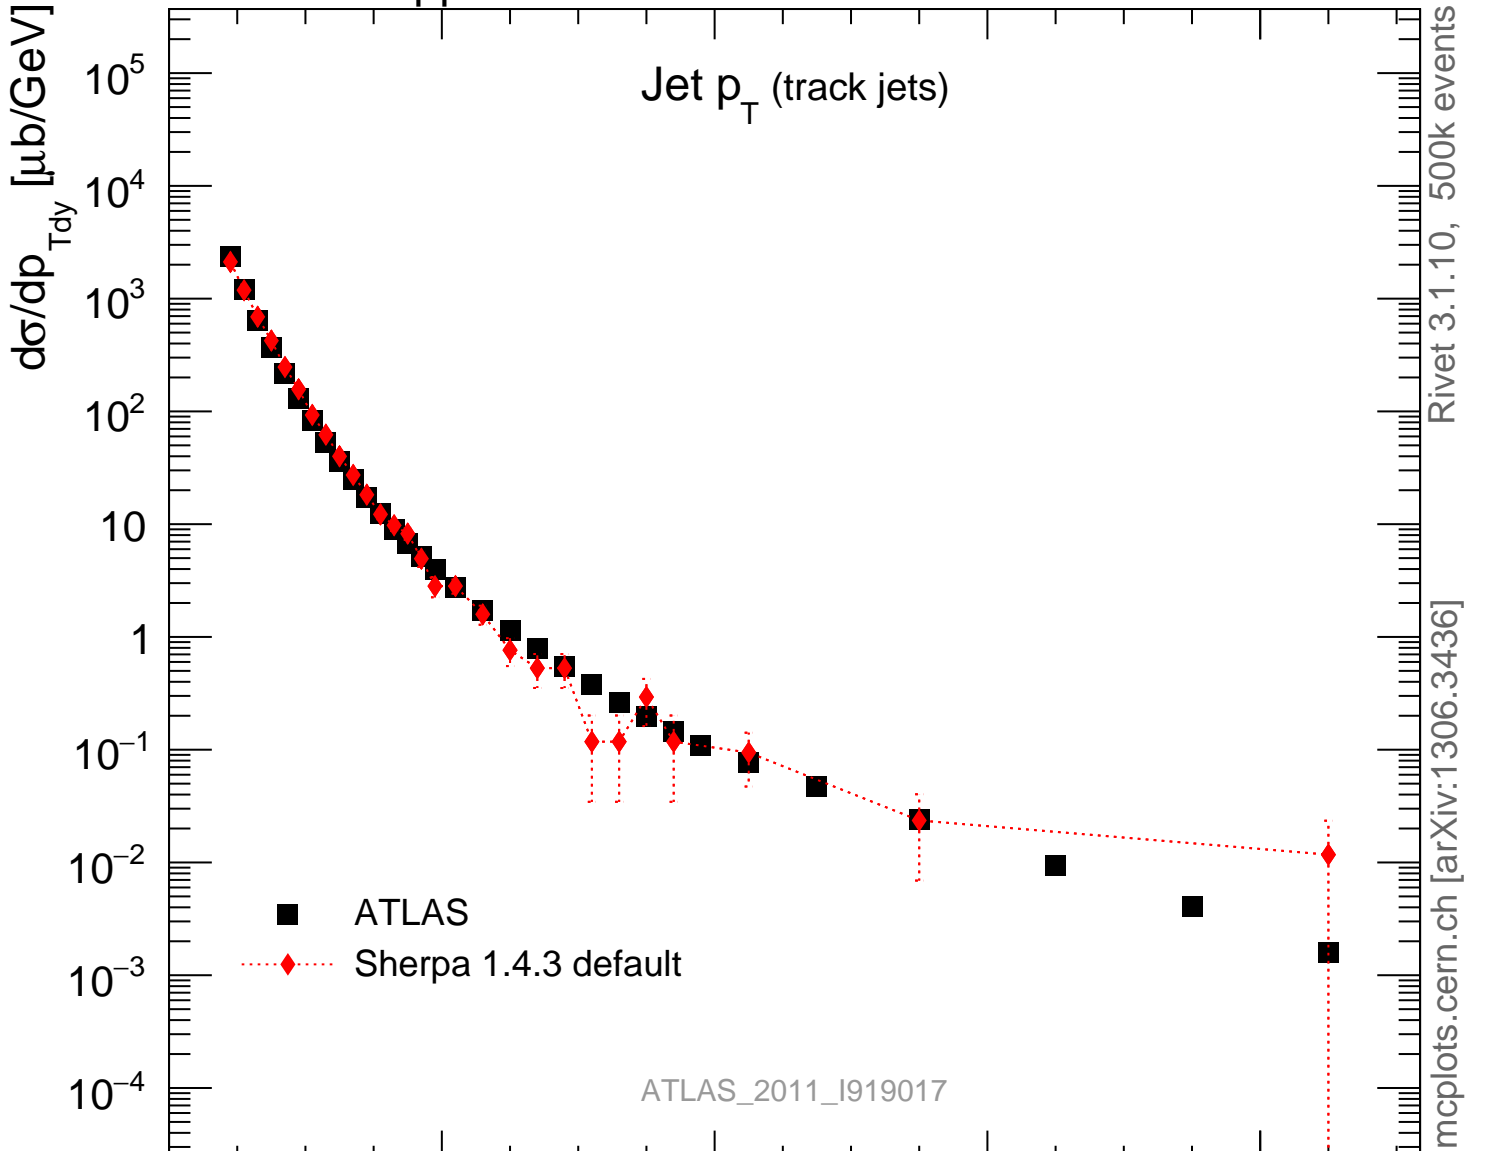

7000 GeV pp

Soft QCD

Jet p_T (track jets)

Rivet 3.1.10, 500k events
mcplots.cern.ch [arXiv:1306.3436]

Ratio to ATLAS