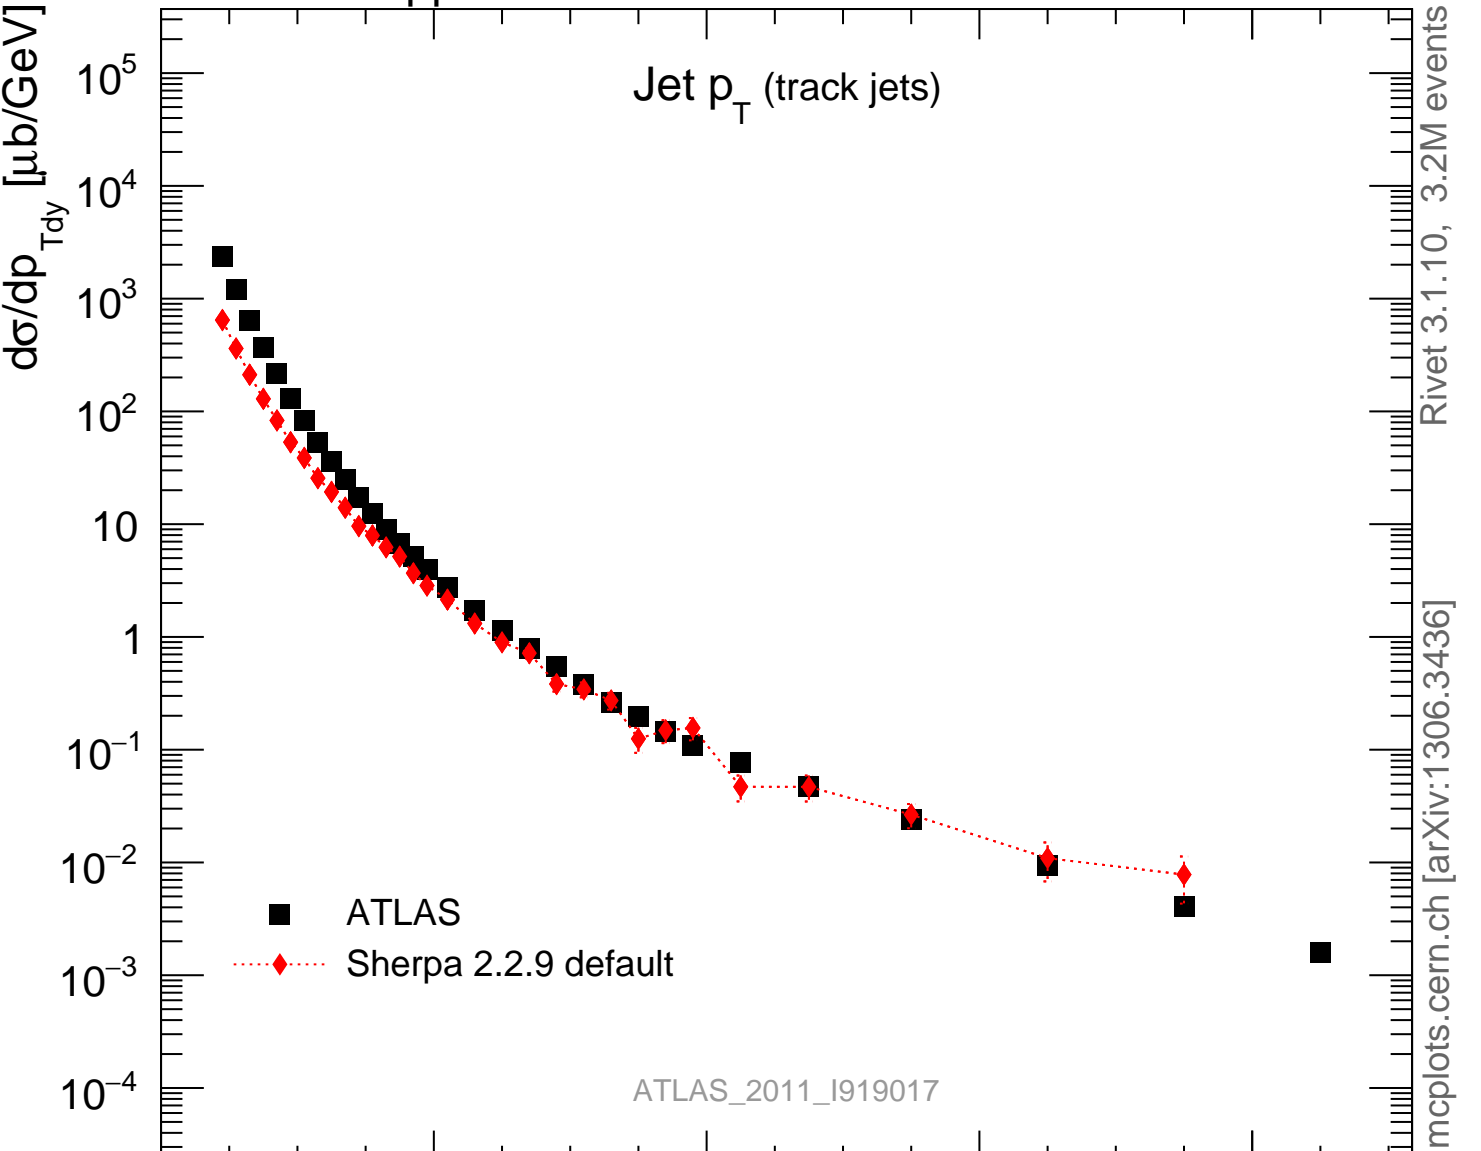

7000 GeV pp

Soft QCD

Jet p_T (track jets)

Rivet 3.1.10, 3.2M events
mcplots.cern.ch [arXiv:1306.3436]