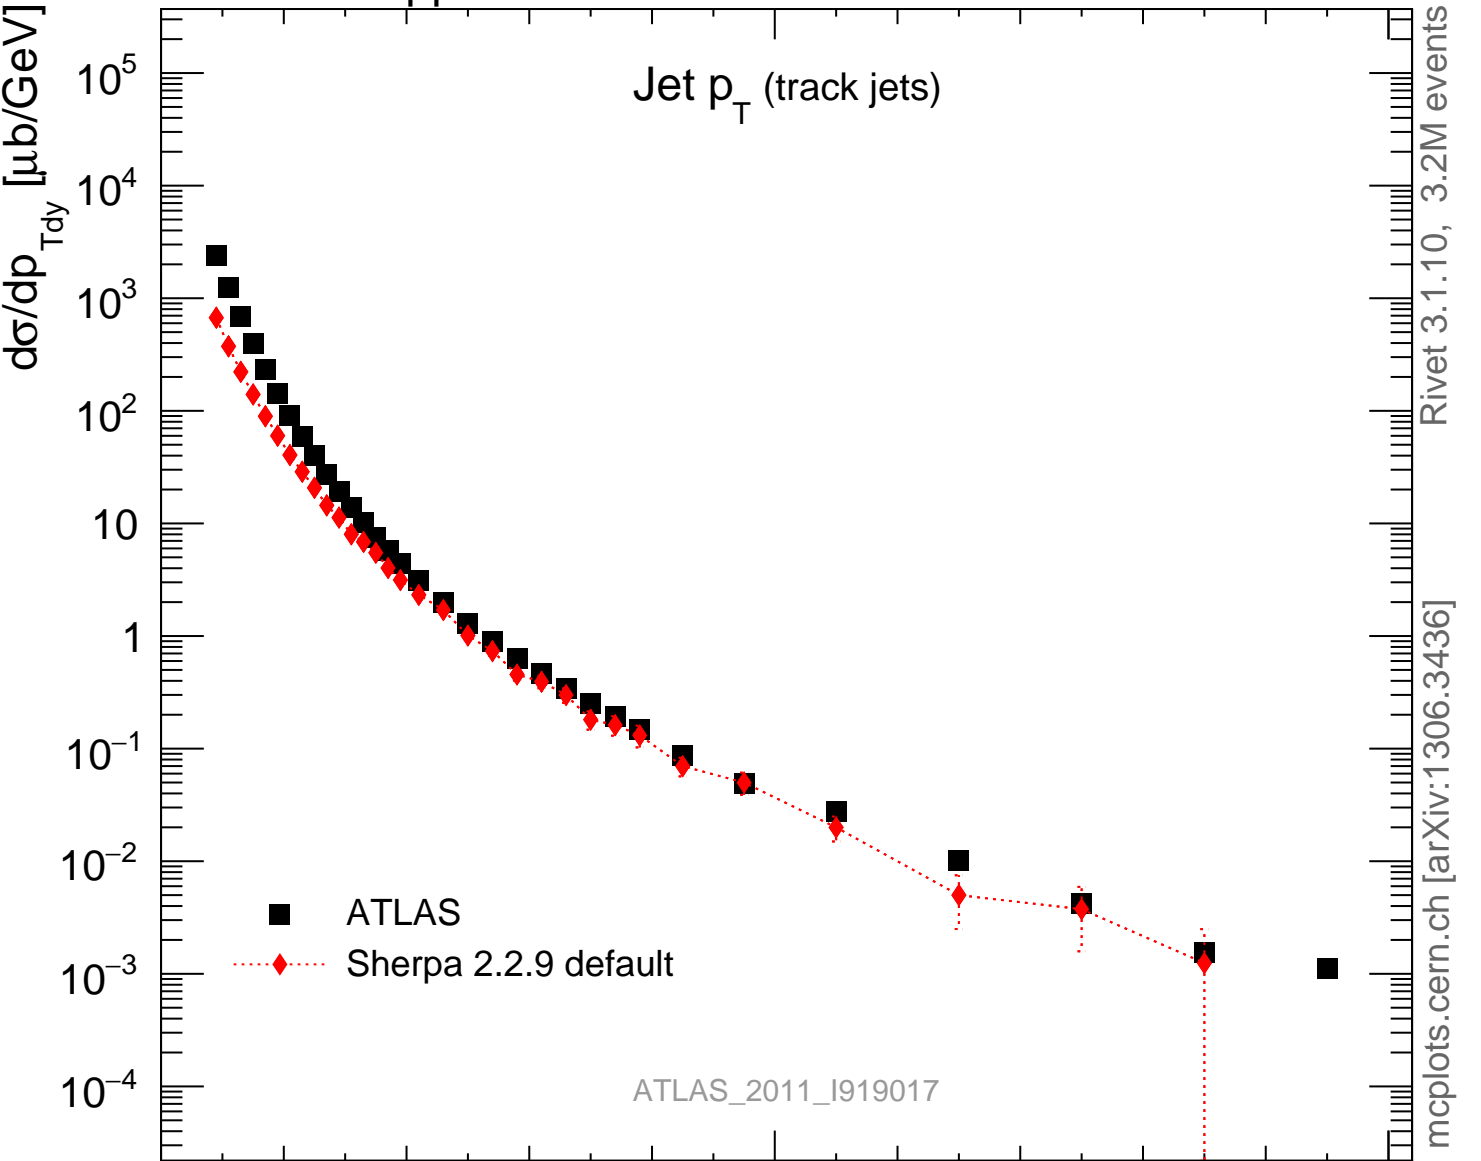

7000 GeV pp

Soft QCD

Jet p_T (track jets)

Rivet 3.1.10, 3.2M events
mcplots.cern.ch [arXiv:1306.3436]