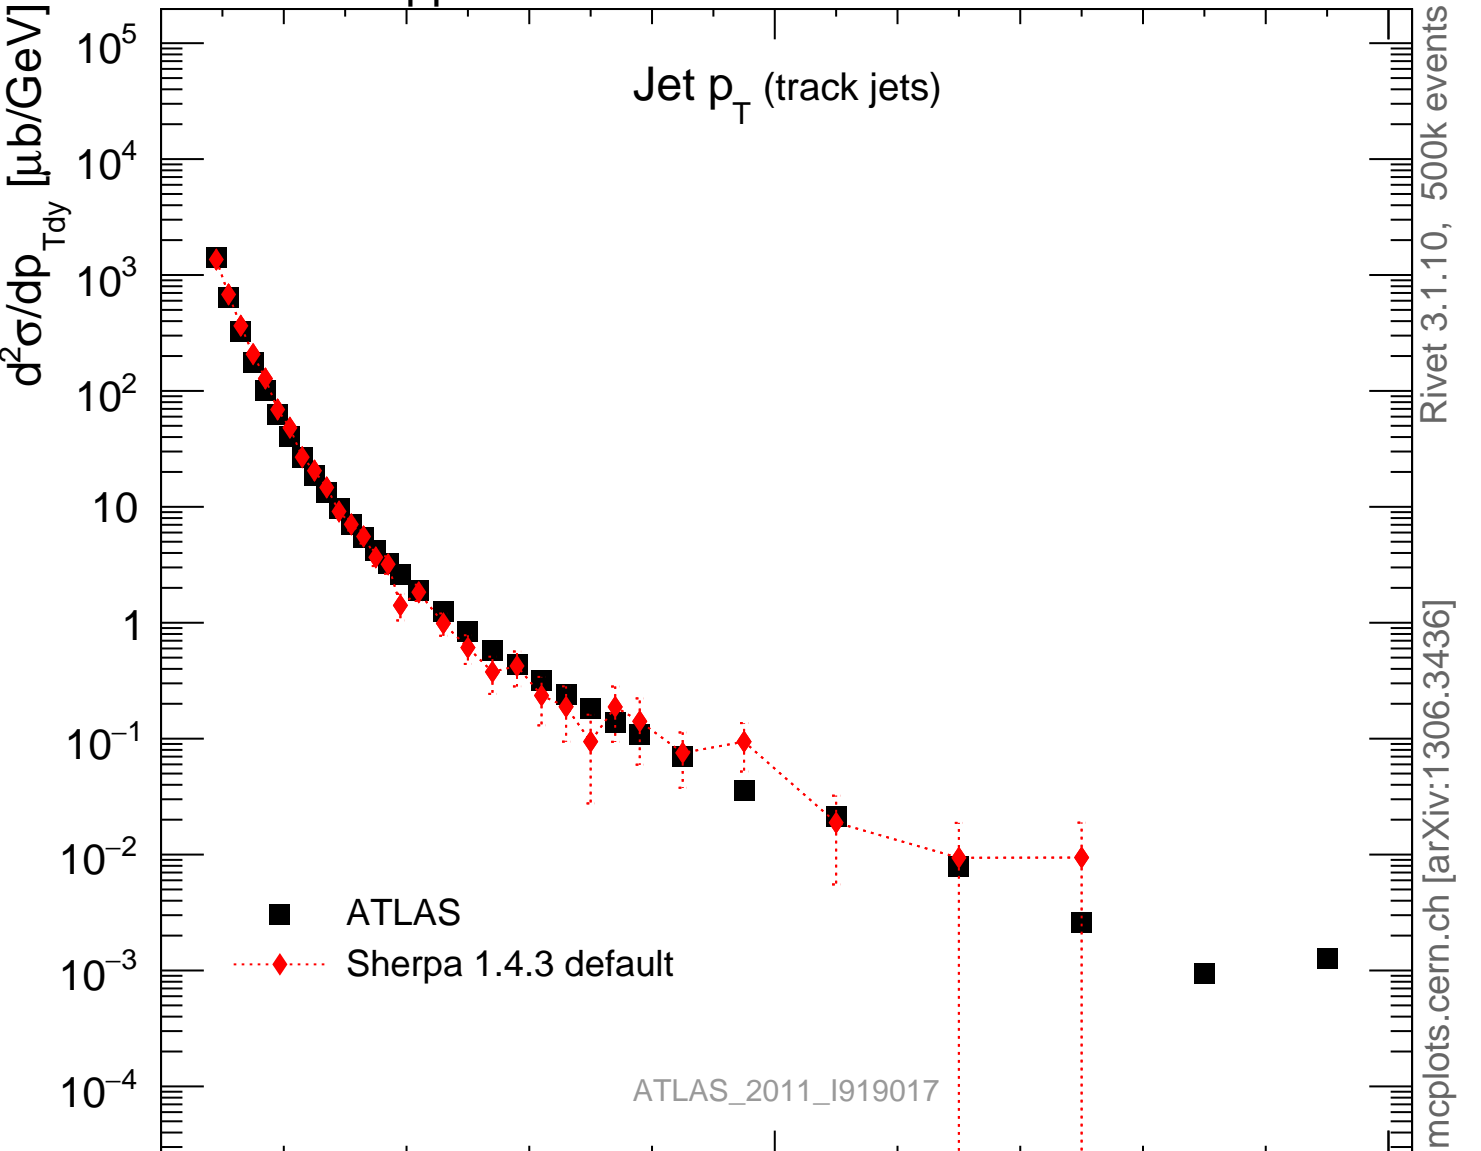

7000 GeV pp

Soft QCD

Jet p_T (track jets)

Rivet 3.1.10, 500k events
mcplots.cern.ch [arXiv:1306.3436]