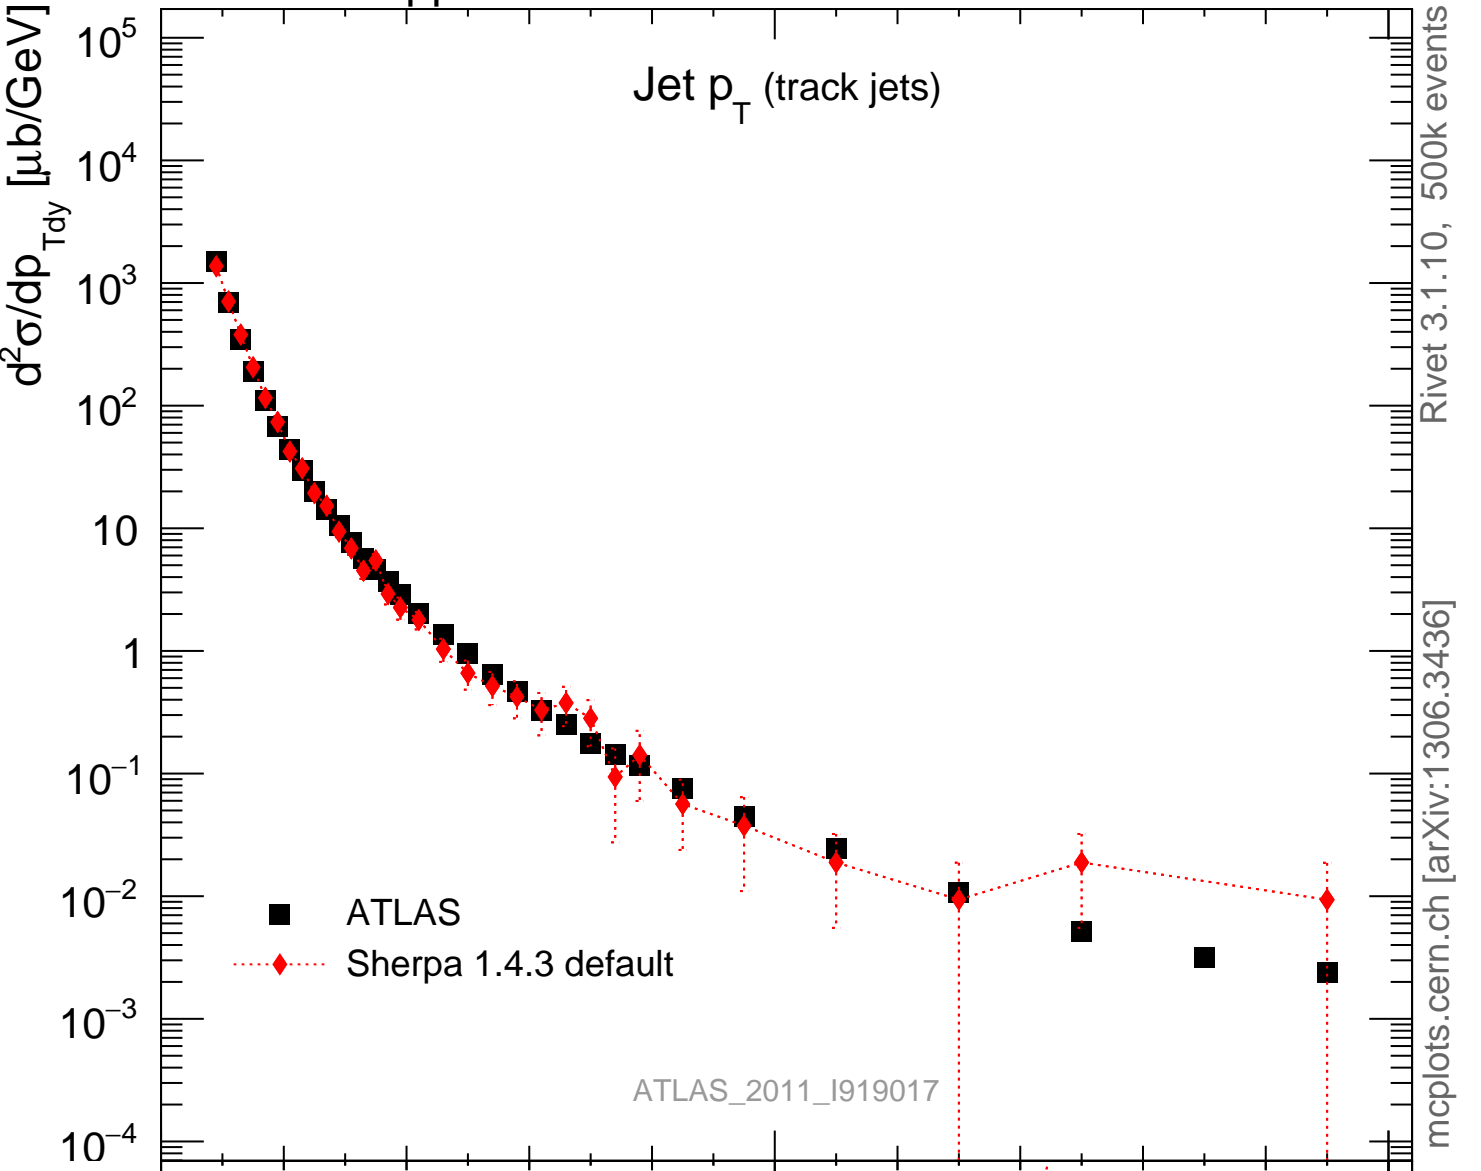

7000 GeV pp

Soft QCD

Jet p_T (track jets)

Rivet 3.1.10, 500k events
mcplots.cern.ch [arXiv:1306.3436]