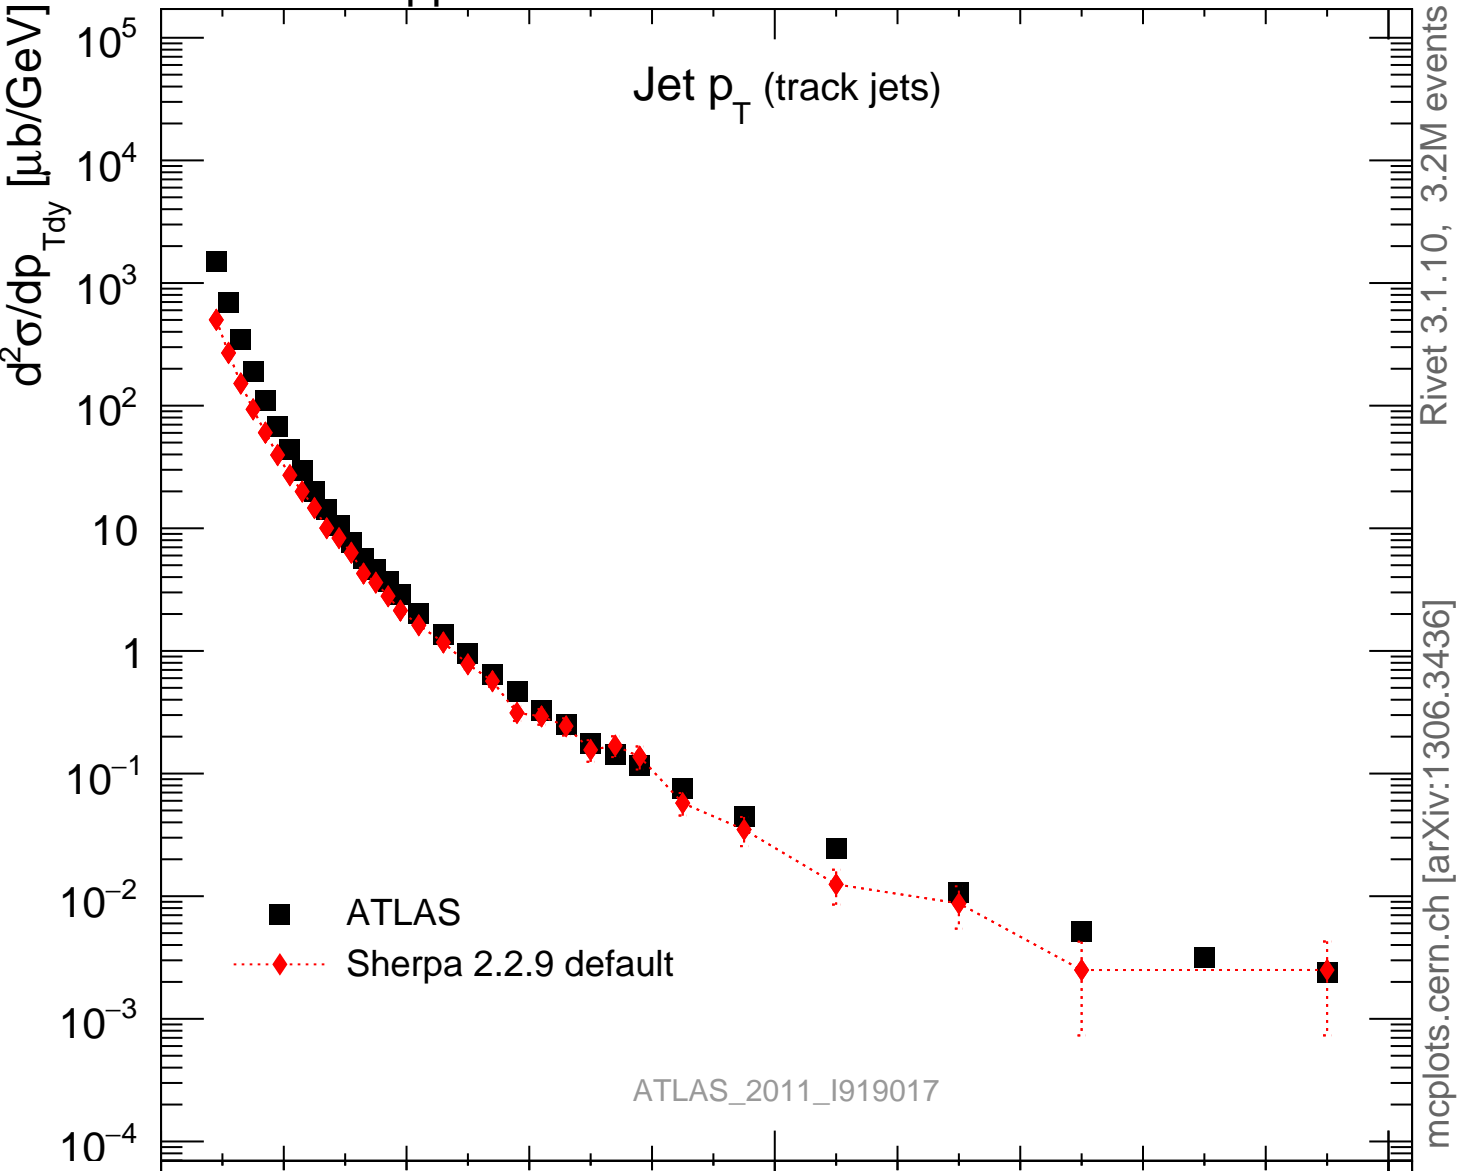

7000 GeV pp

Soft QCD

Jet p_T (track jets)

Rivet 3.1.10, 3.2M events
mcplots.cern.ch [arXiv:1306.3436]