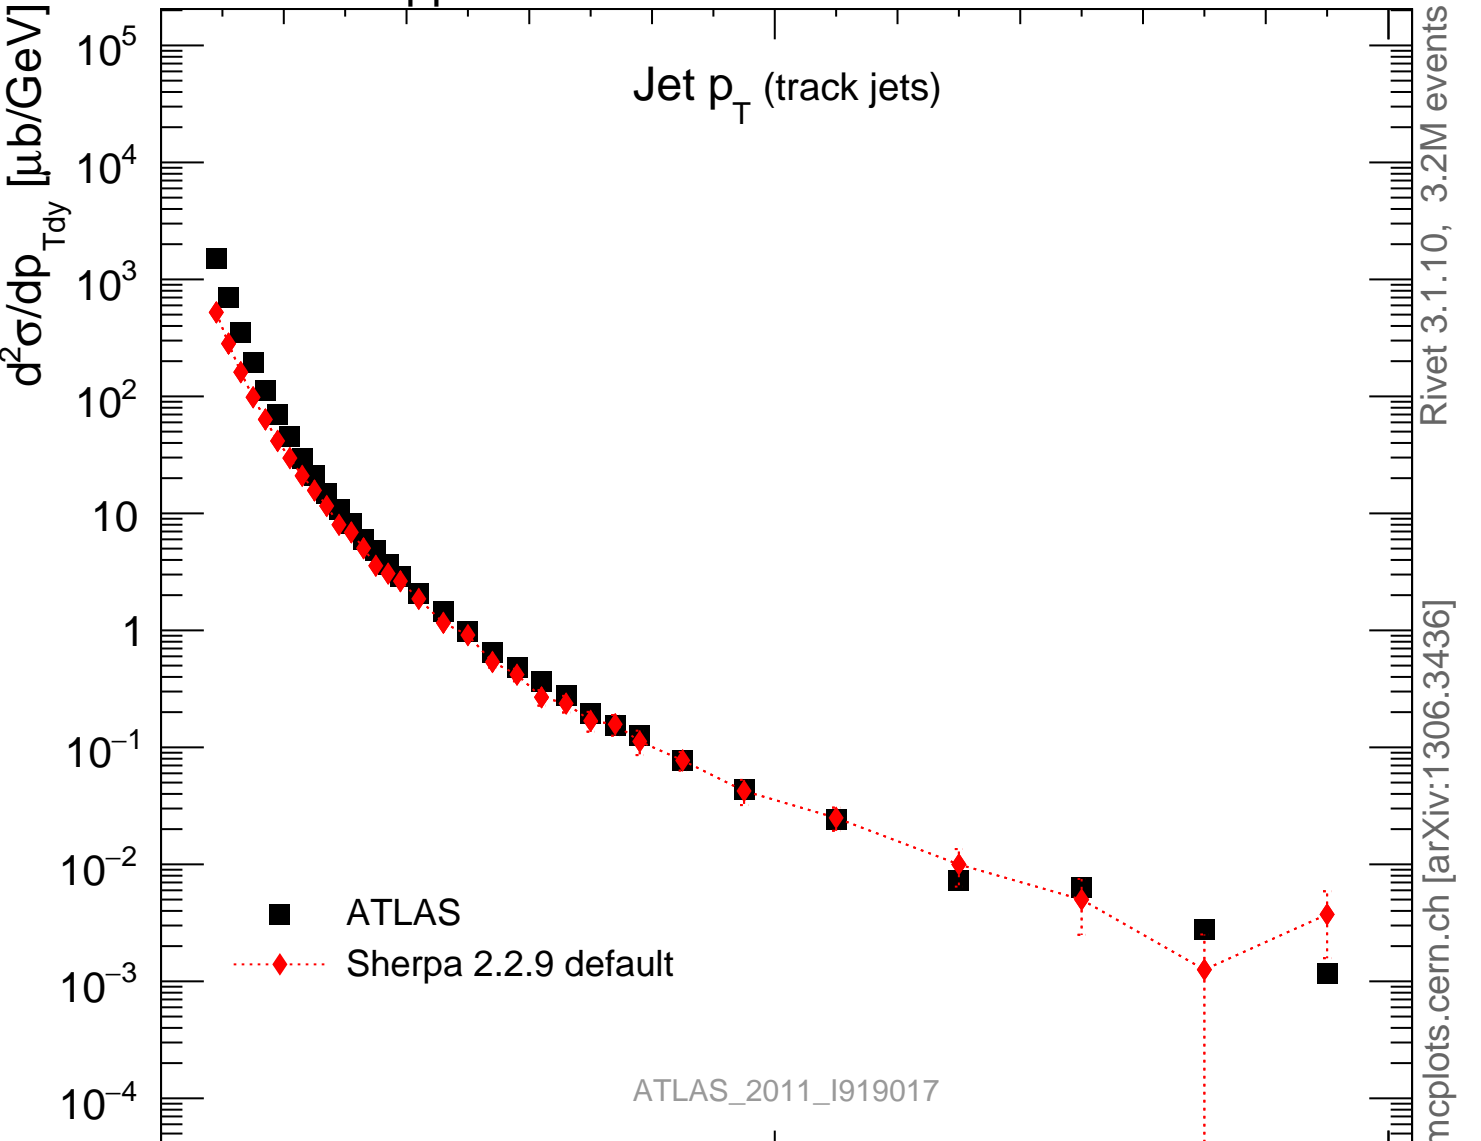

7000 GeV pp

Soft QCD

Jet  $p_T$  (track jets)

Rivet 3.1.10, 3.2M events  
mcplots.cern.ch [arXiv:1306.3436]