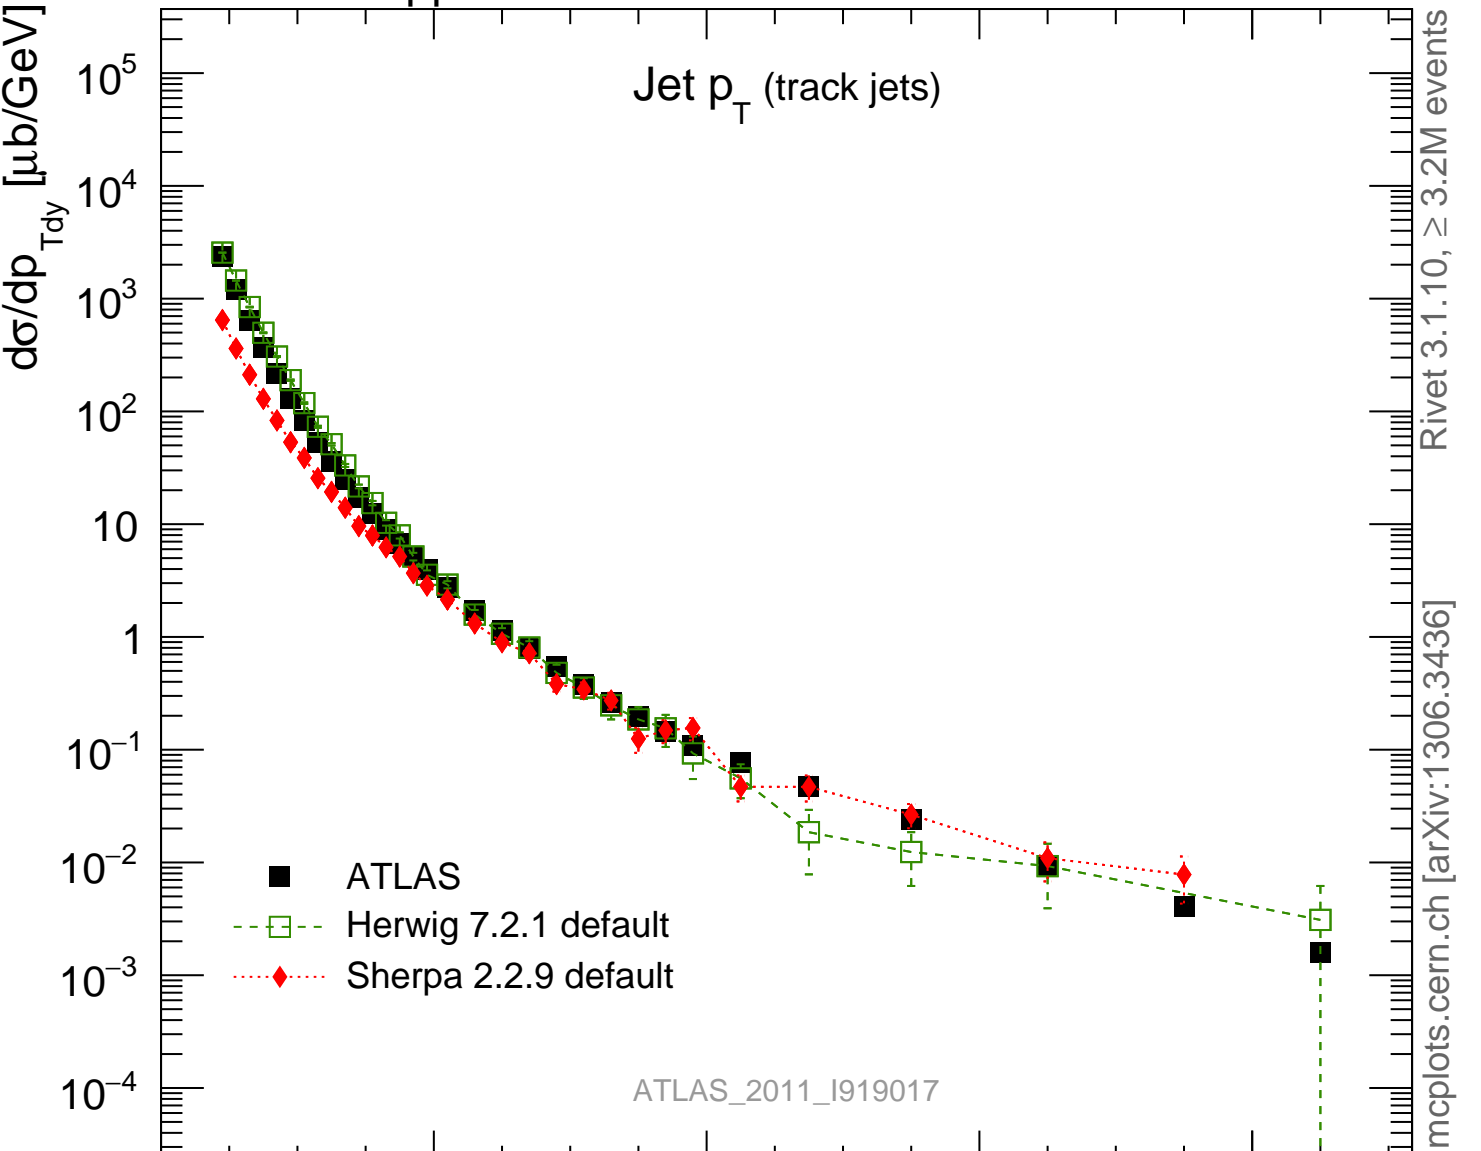

Jet  $p_T$  (track jets)

Rivet 3.1.10,  $\geq 3.2\text{M}$  events  
mcplots.cern.ch [arXiv:1306.3436]