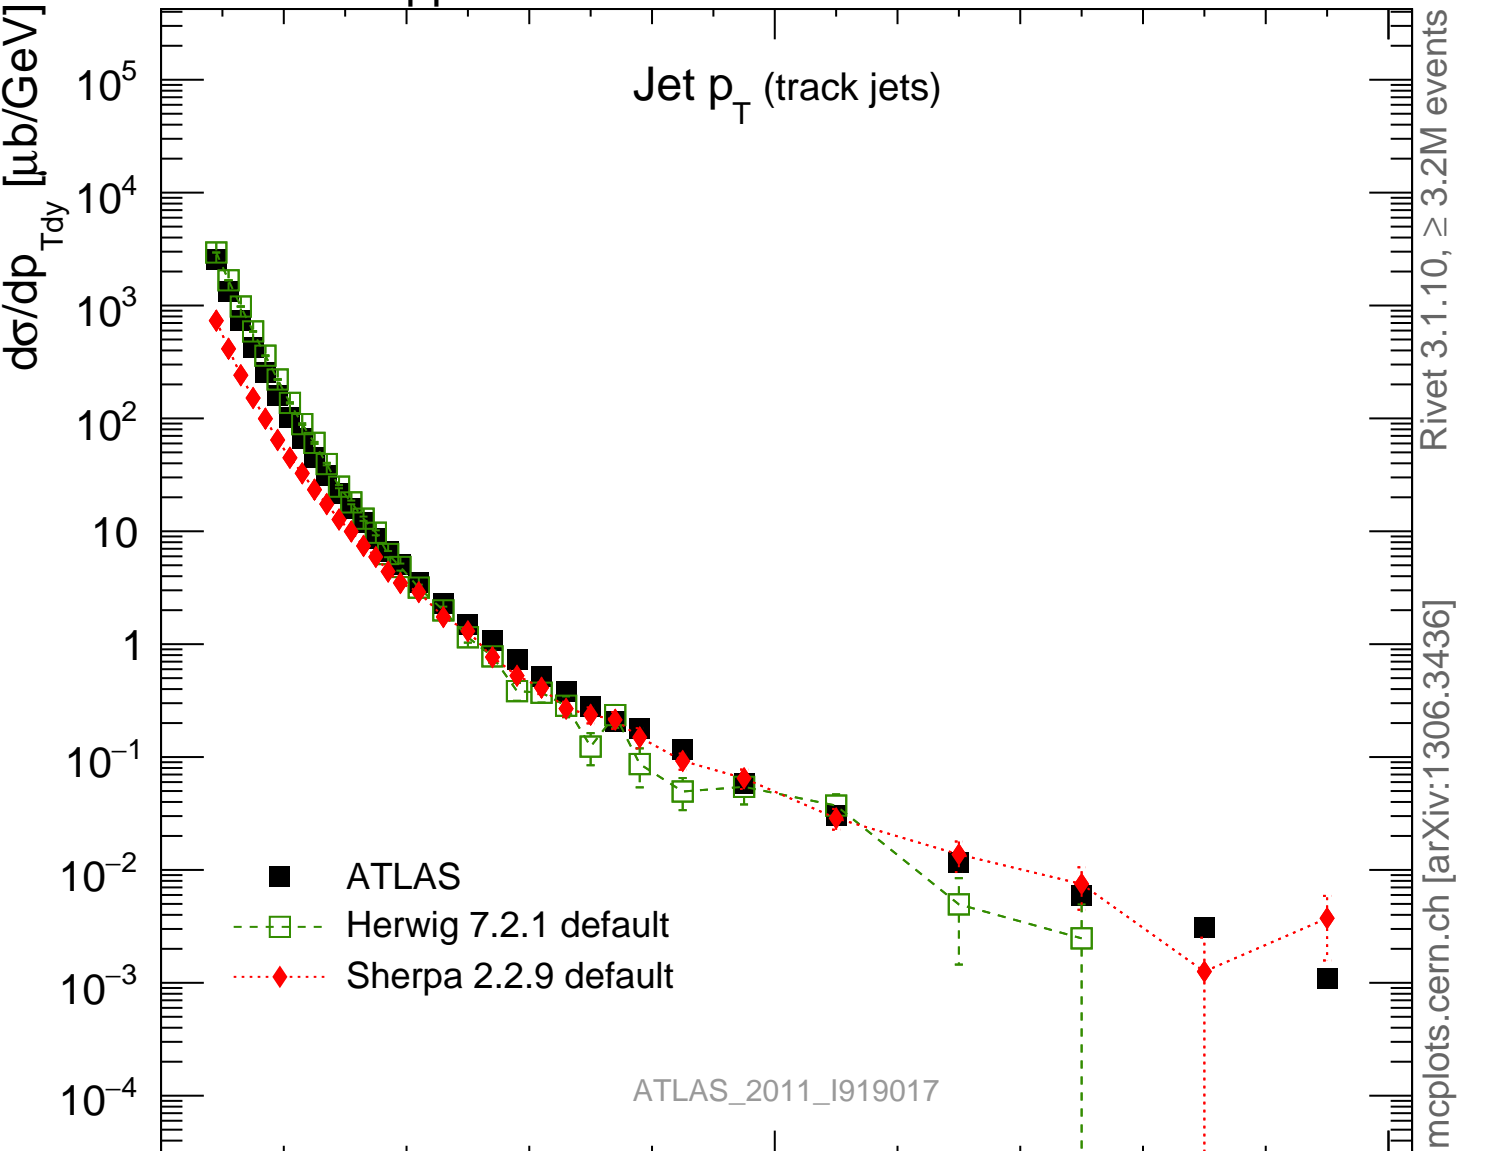

Jet p_T (track jets)

Rivet 3.1.10, $\geq 3.2\text{M}$ events
mcplots.cern.ch [arXiv:1306.3436]