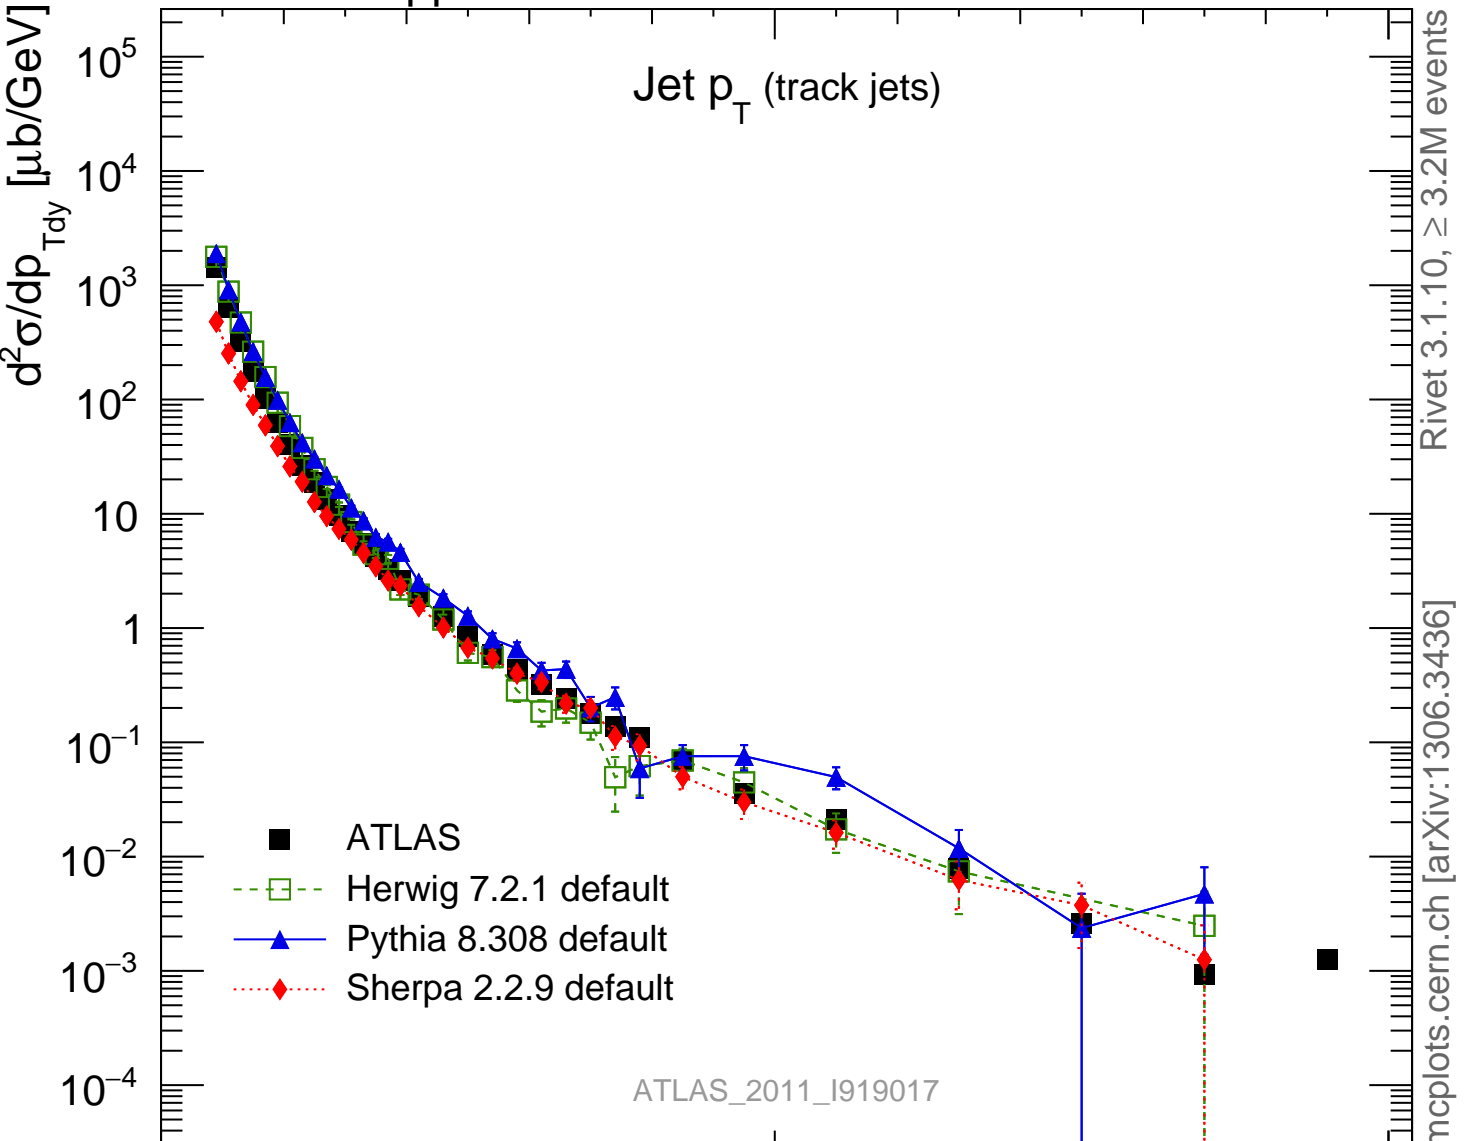

7000 GeV pp

Soft QCD

Jet p_T (track jets)

Rivet 3.1.10, $\geq 3.2\text{M}$ events
mcplots.cern.ch [arXiv:1306.3436]