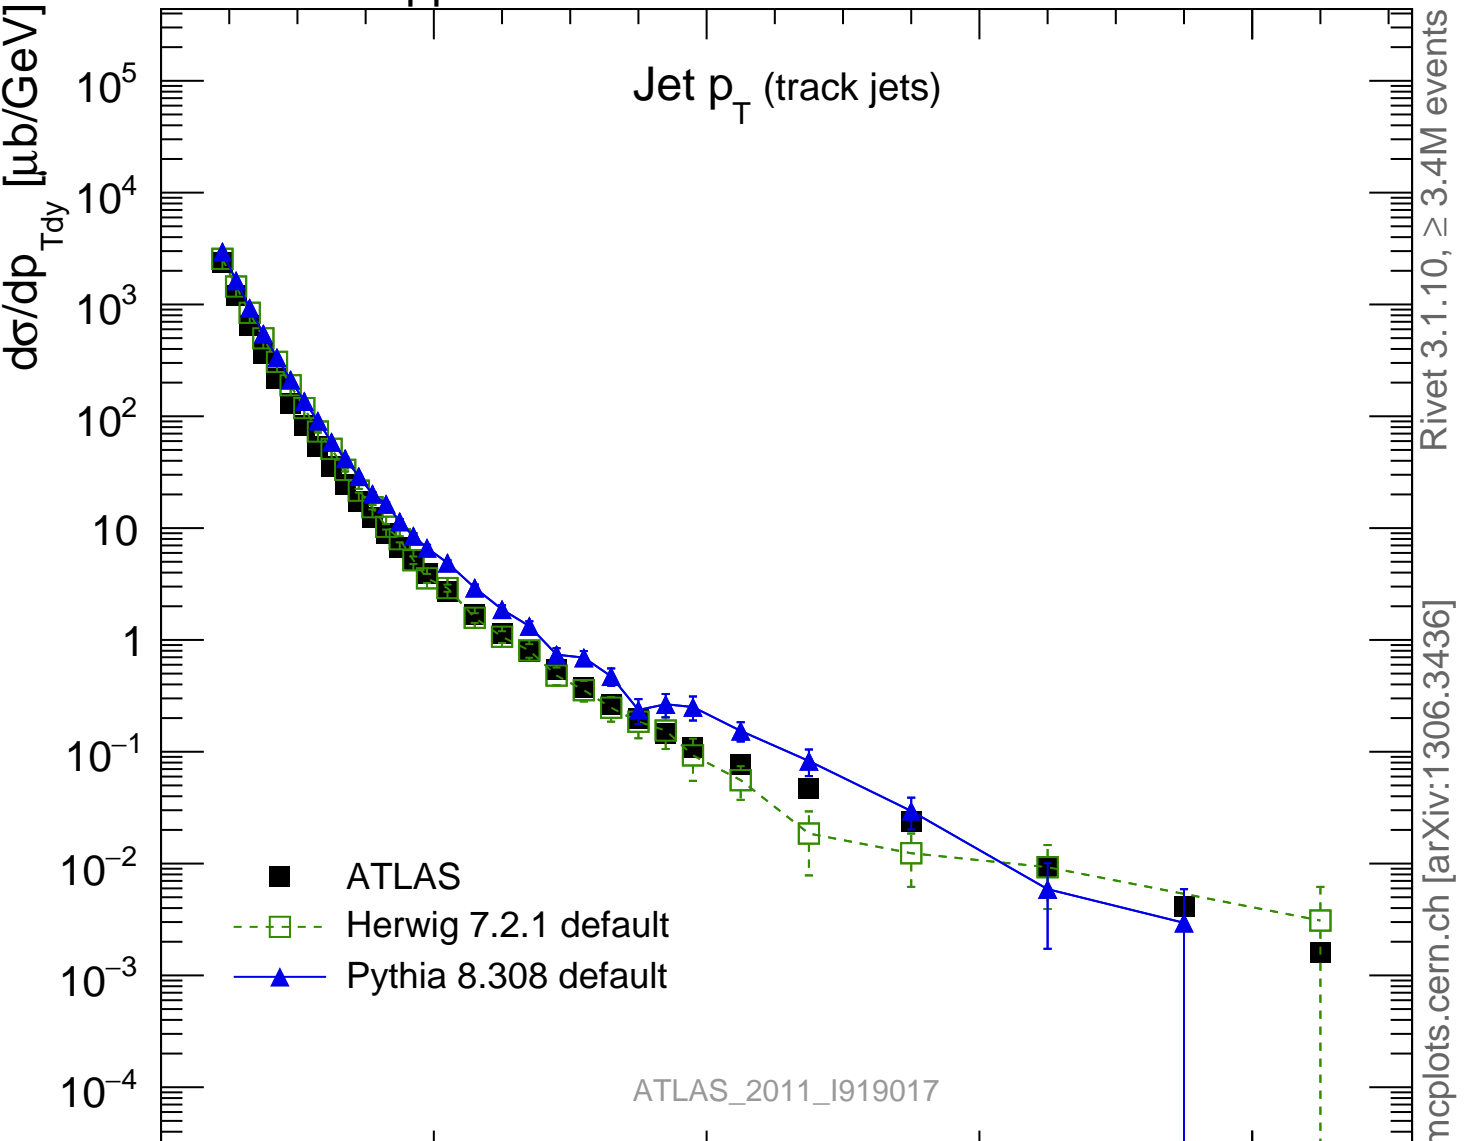

Jet p_T (track jets)

Rivet 3.1.10, $\geq 3.4\text{M}$ events
mcplots.cern.ch [arXiv:1306.3436]

ATLAS_2011_I919017