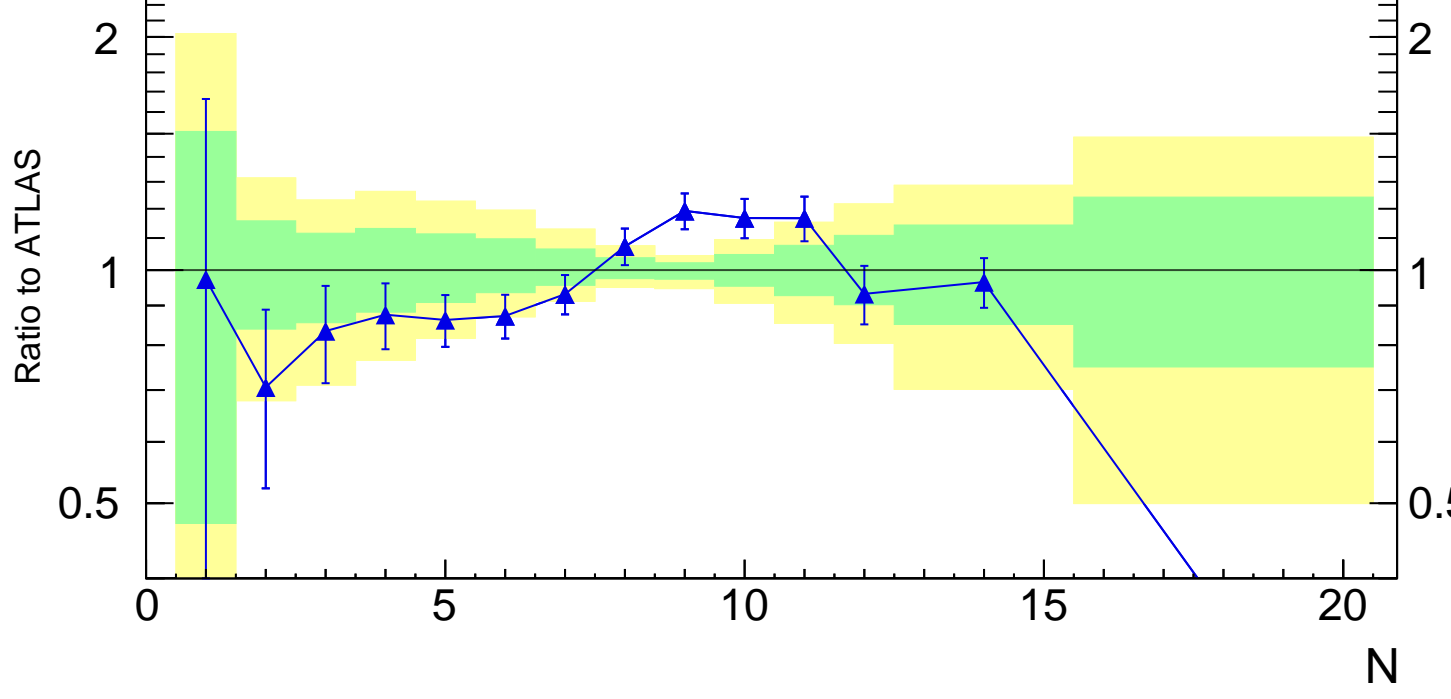

Multiplicity λ_0^0 (charged only) (track jets)

- ATLAS
- ▲ Pythia 8.308 default

Rivet 3.1.10, 3.1M events