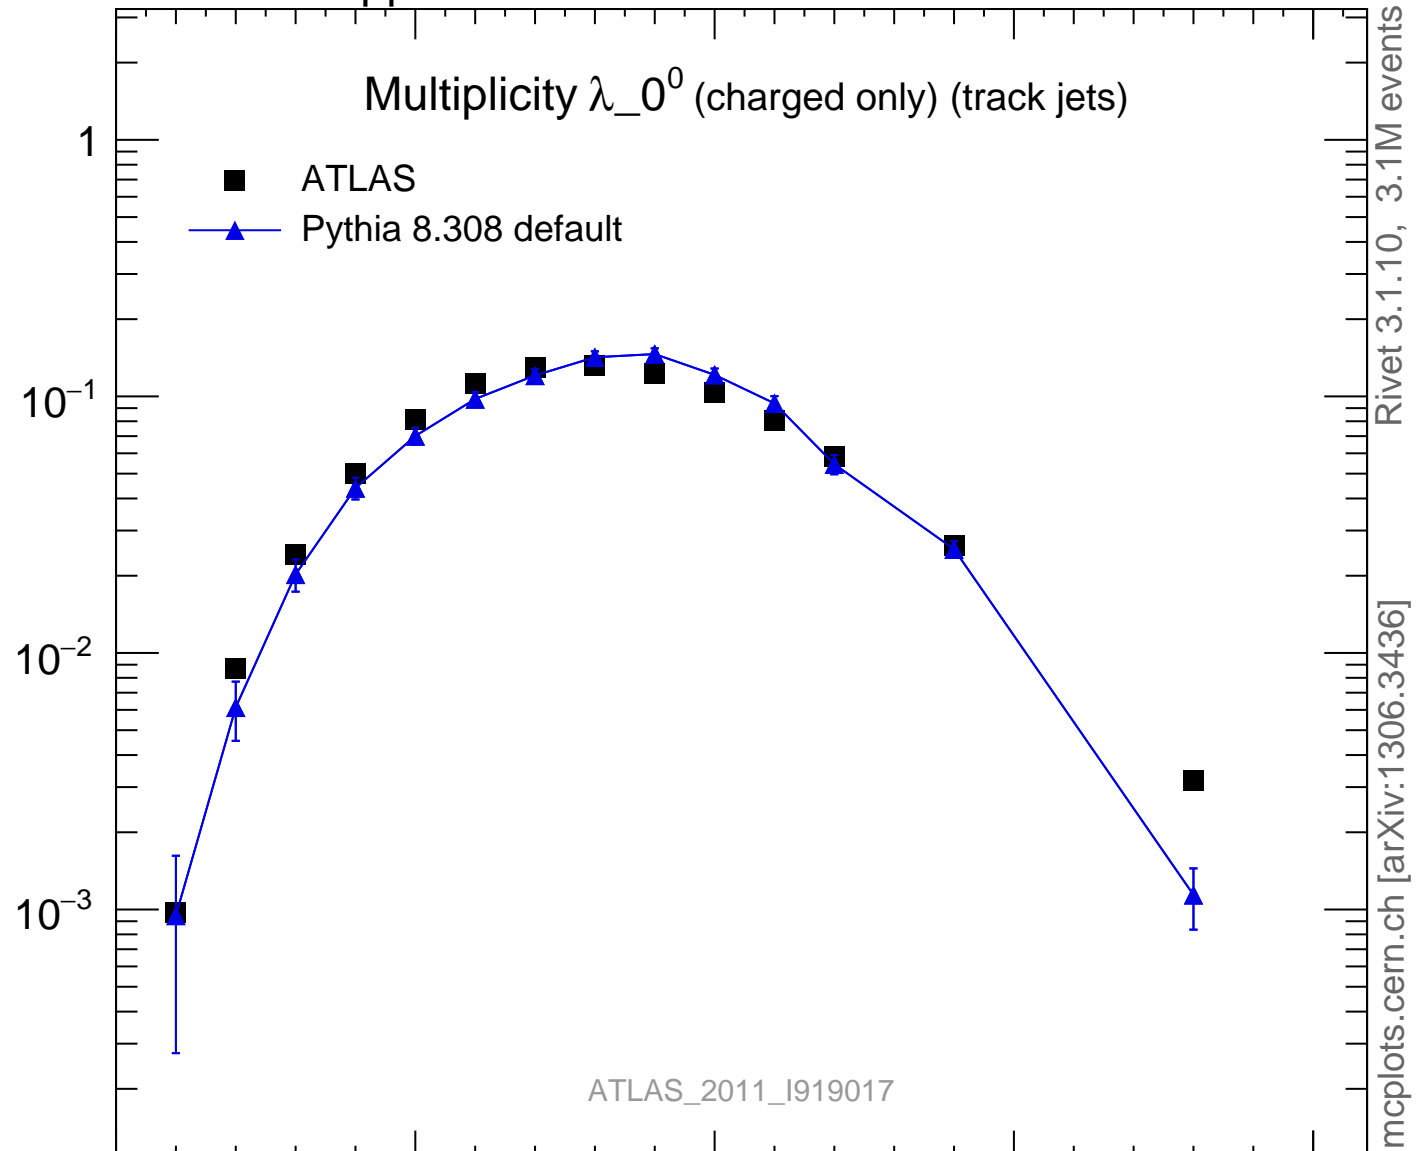

Multiplicity λ_0^0 (charged only) (track jets)

- ATLAS
- ▲ Pythia 8.308 default

Rivet 3.1.10, 3.1M events