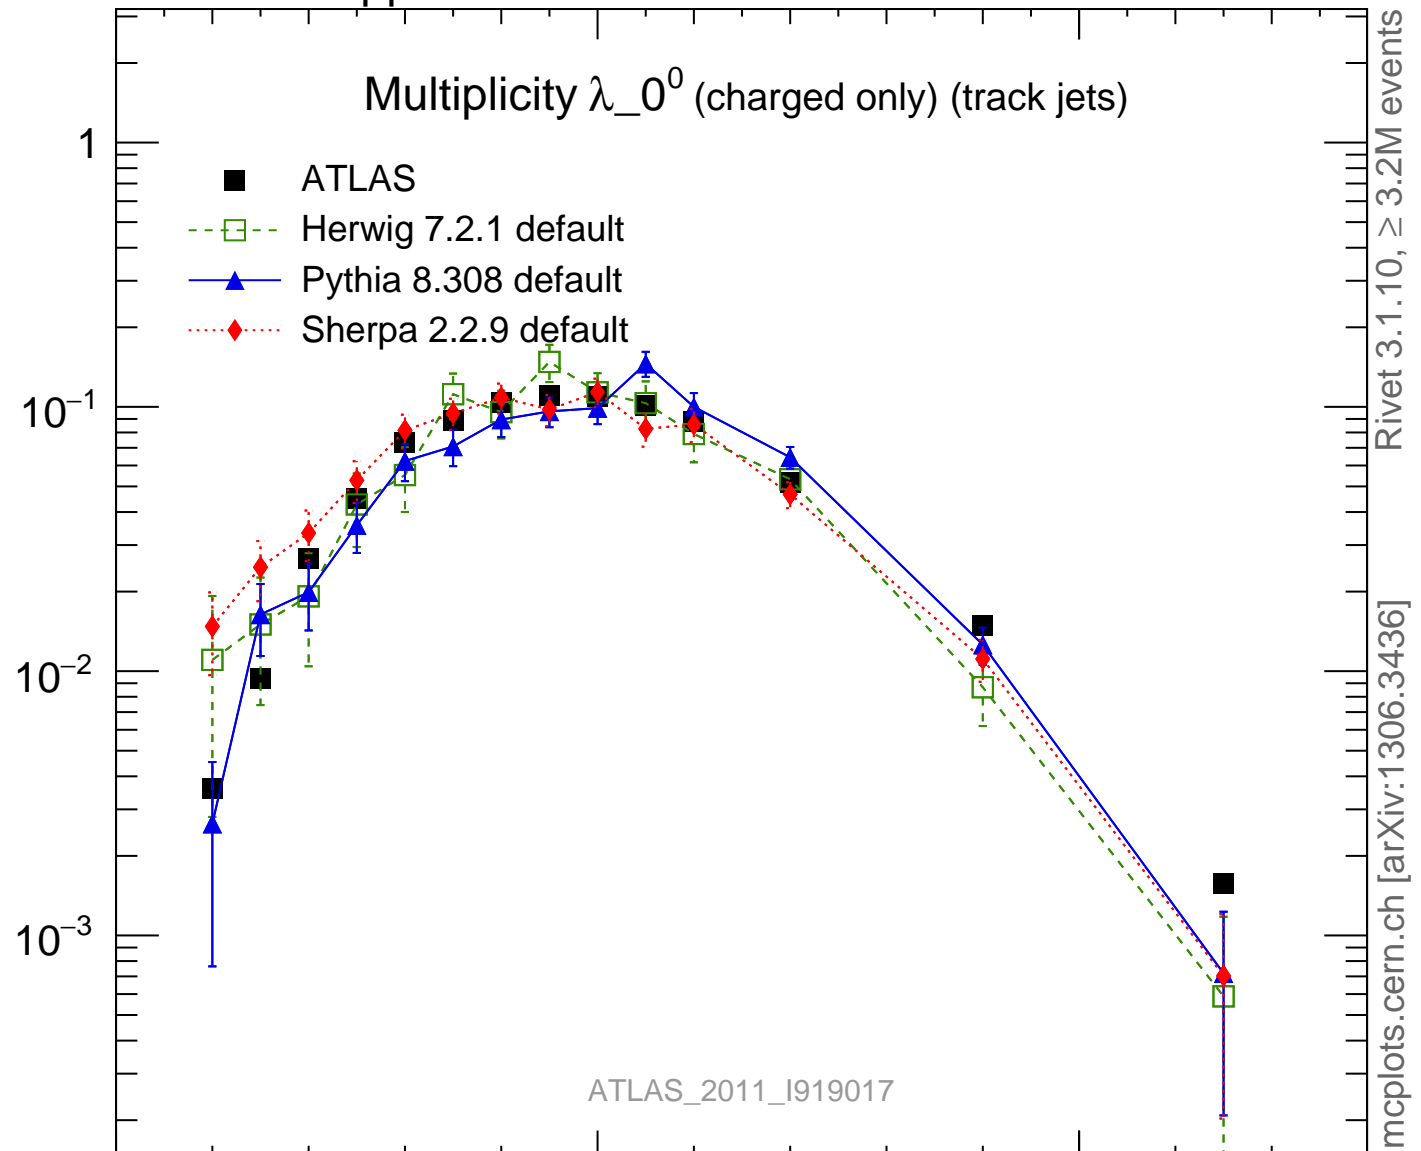

Multiplicity  $\lambda_0^0$  (charged only) (track jets)

- ATLAS
- - □ Herwig 7.2.1 default
- - ▲ Pythia 8.308 default
- - ◆ Sherpa 2.2.9 default

Rivet 3.1.10,  $\geq 3.2M$  events