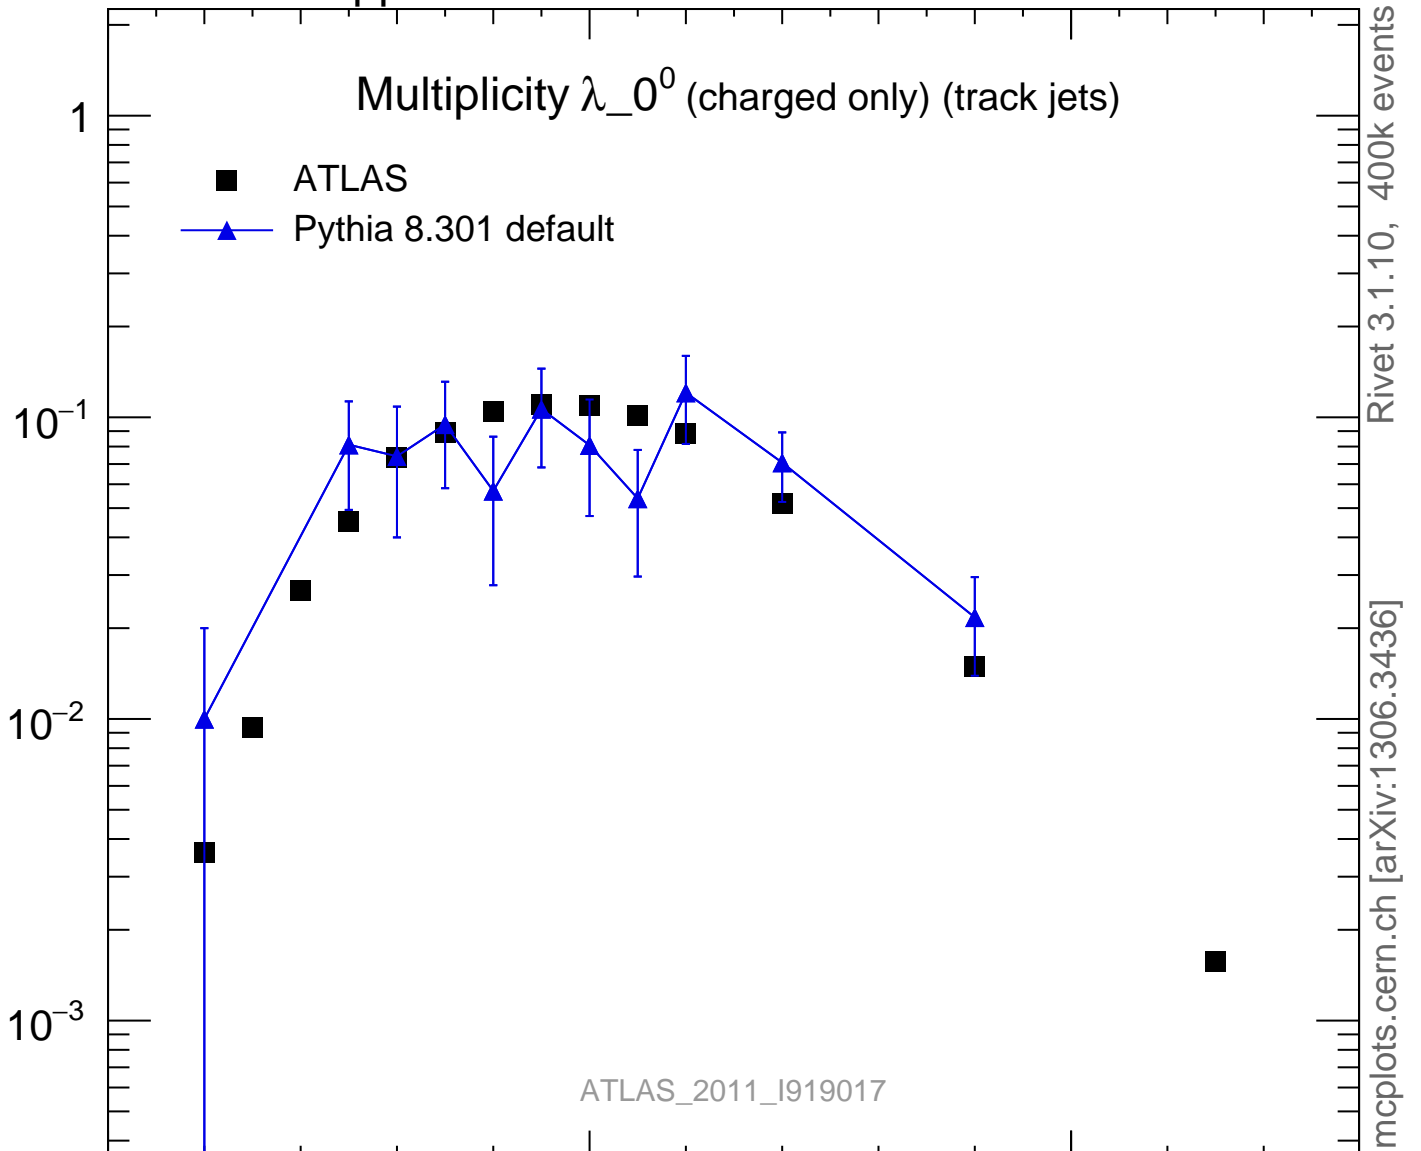

Multiplicity λ_0^0 (charged only) (track jets)

- ATLAS
- ▲ Pythia 8.301 default

Rivet 3.1.10, 400k events
mcplots.cern.ch [arXiv:1306.3436]

N