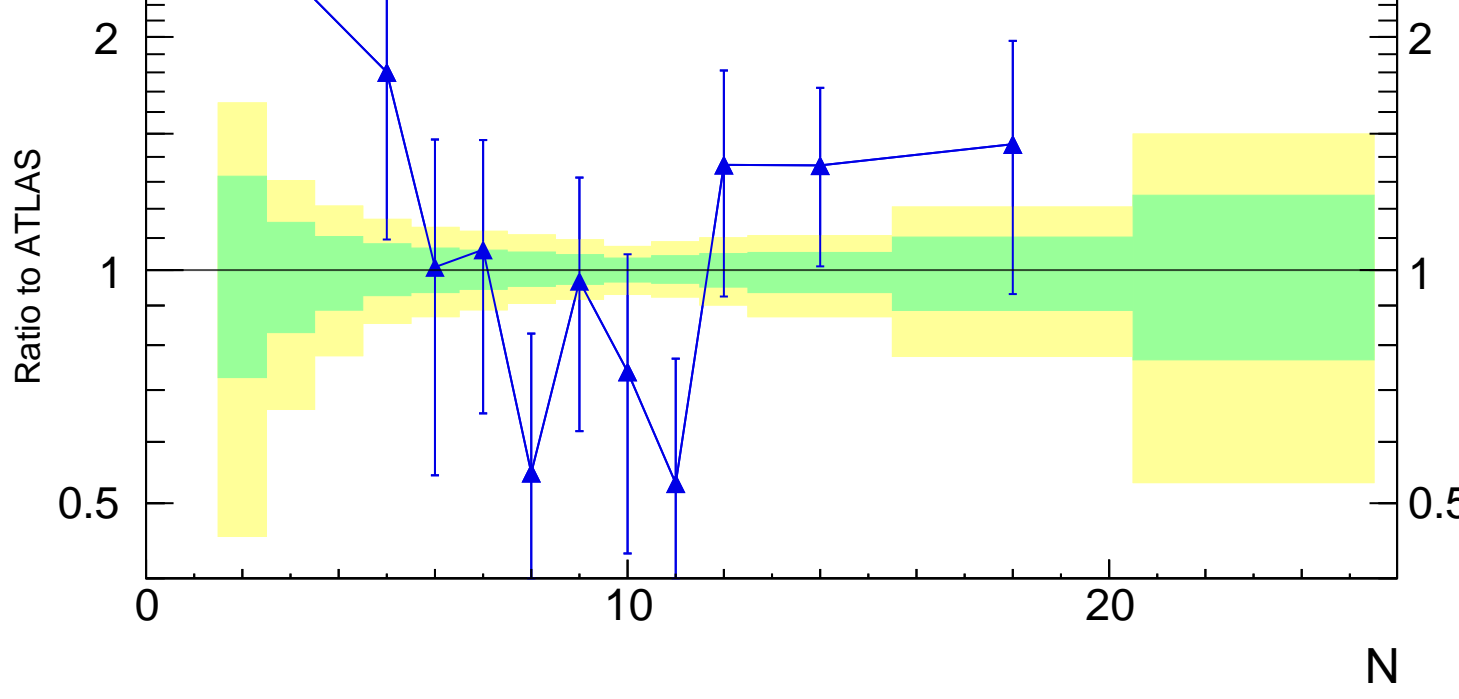

Multiplicity λ_0^0 (charged only) (track jets)

- ATLAS
- ▲ Pythia 8.301 default

Rivet 3.1.10, 400k events
mcplots.cern.ch [arXiv:1306.3436]

N