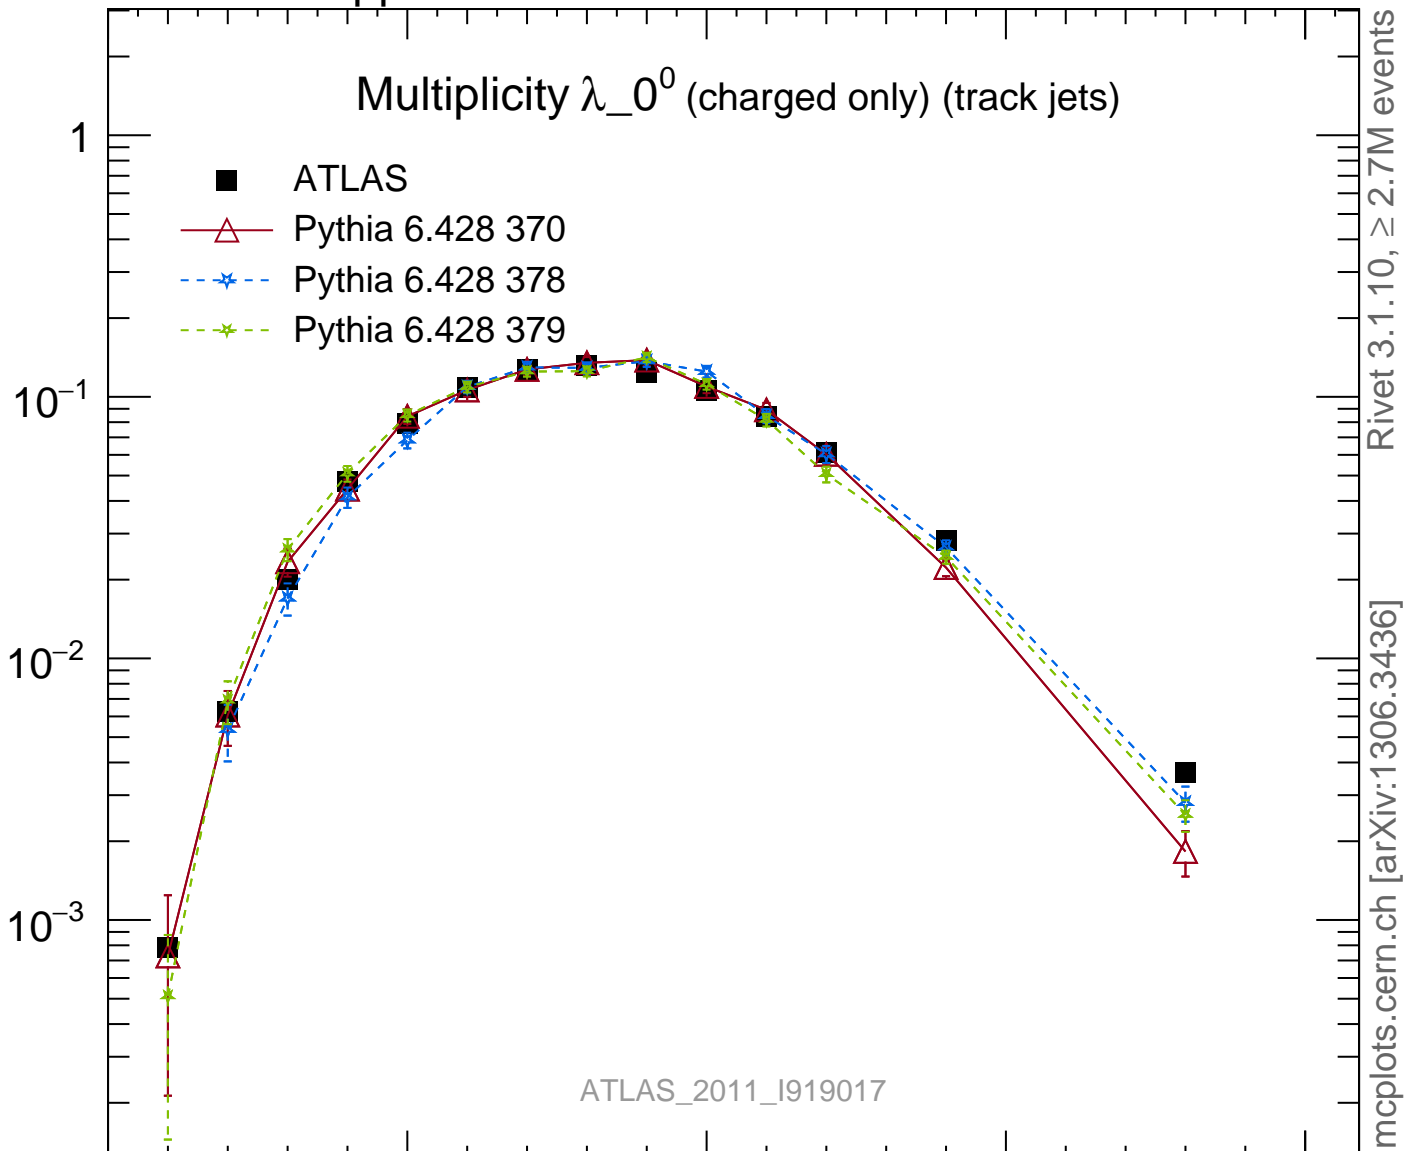

Multiplicity λ_0^0 (charged only) (track jets)

- ATLAS
- △ Pythia 6.428 370
- - * Pythia 6.428 378
- - * Pythia 6.428 379

Rivet 3.1.10, ≥ 2.7M events
mcplots.cern.ch [arXiv:1306.3436]