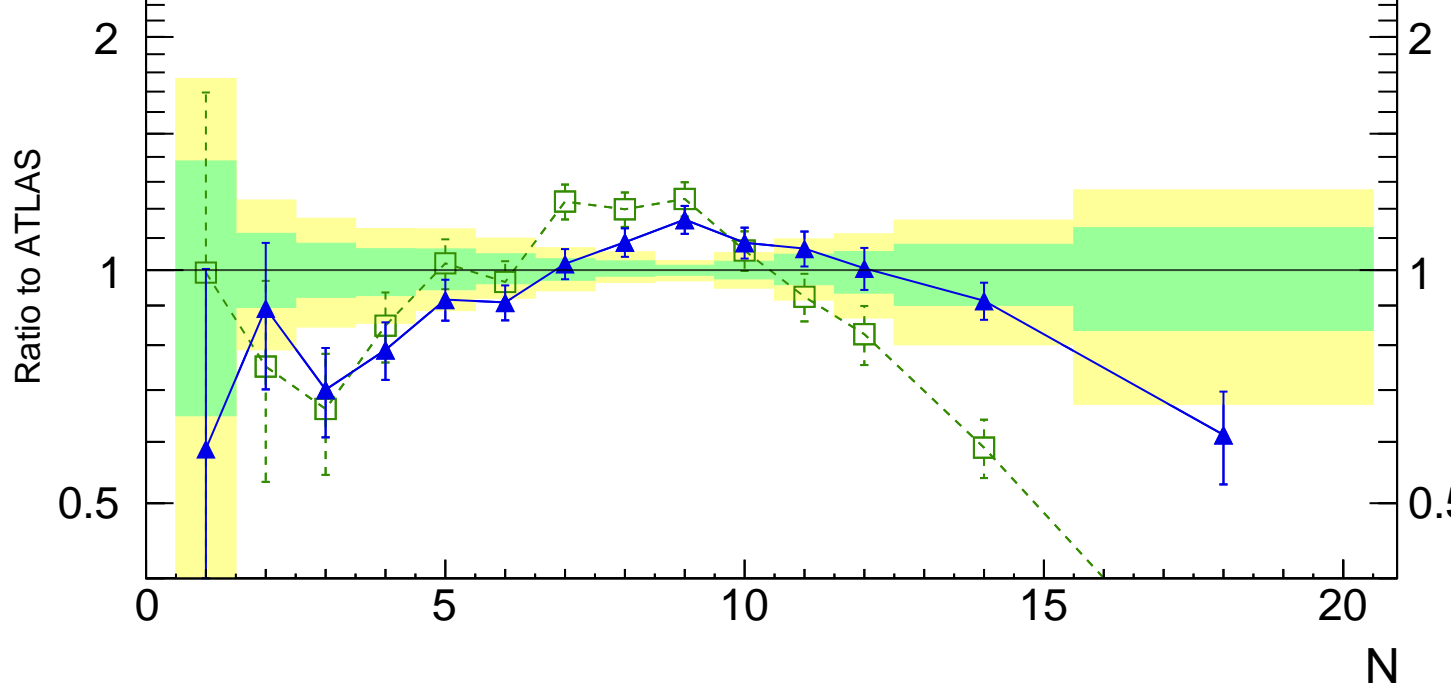

Multiplicity  $\lambda_{0^0}$  (charged only) (track jets)

- ATLAS
- - □ Herwig 7.2.1 default
- - ▲ Pythia 8.308 default

Rivet 3.1.10, ≥ 3.4M events  
mcplots.cern.ch [arXiv:1306.3436]