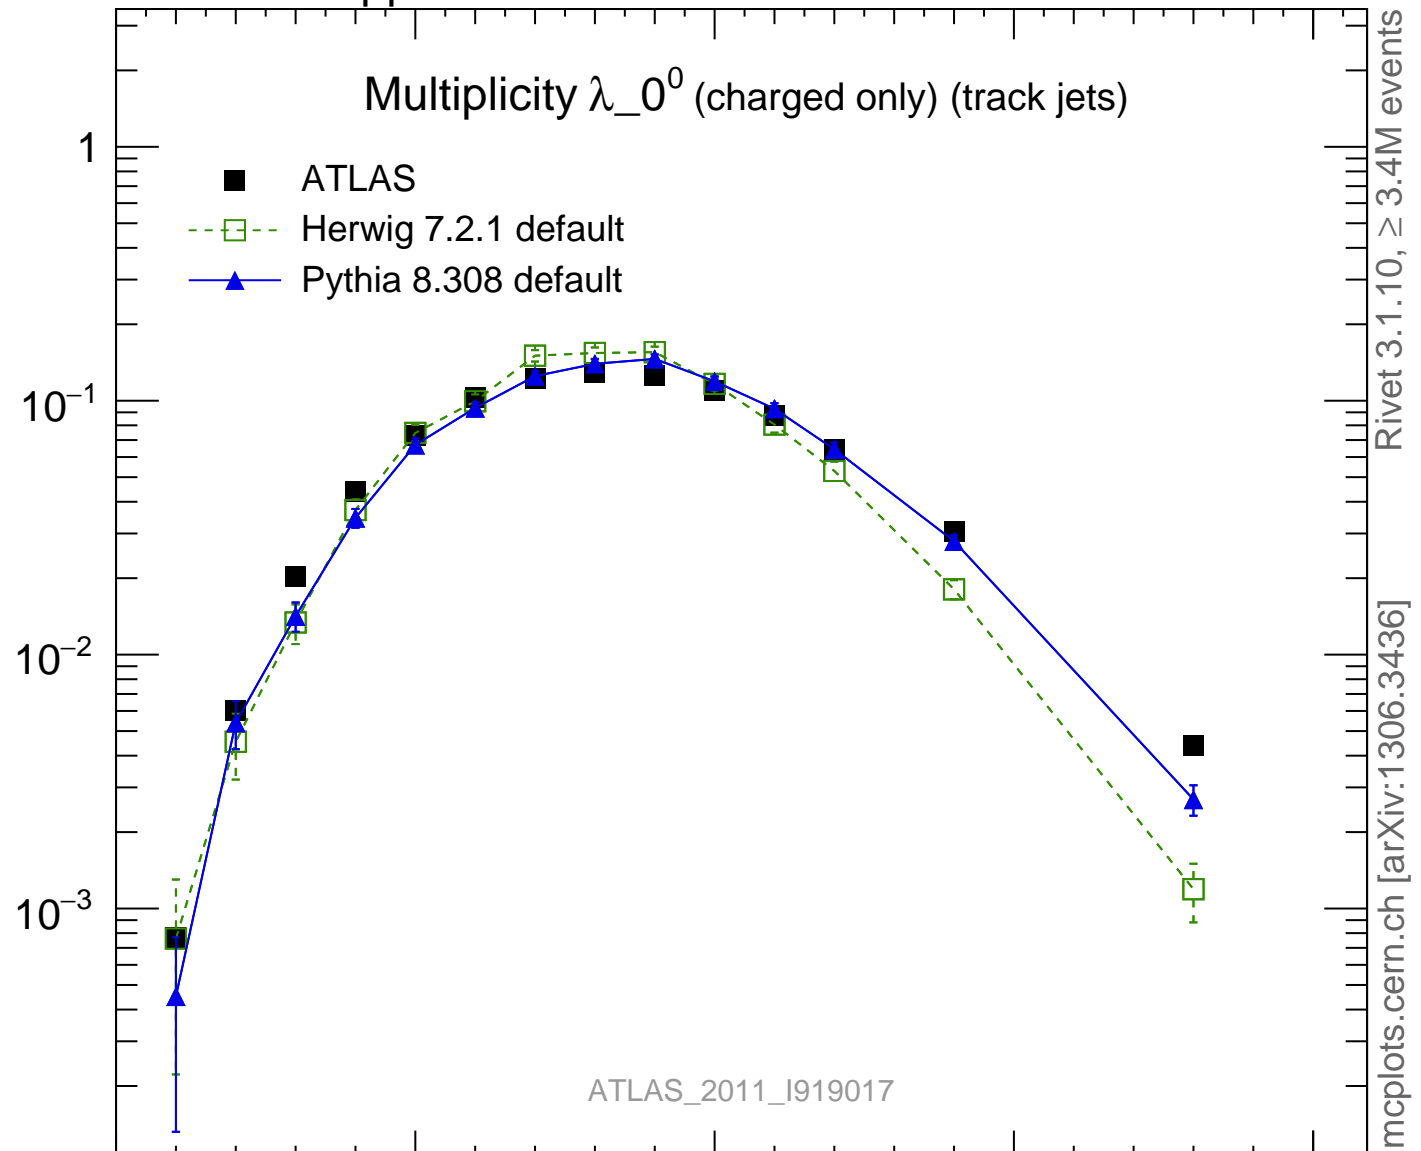

Multiplicity  $\lambda_{0^0}$  (charged only) (track jets)

- ATLAS
- - □ Herwig 7.2.1 default
- - ▲ Pythia 8.308 default

Rivet 3.1.10, ≥ 3.4M events  
mcplots.cern.ch [arXiv:1306.3436]