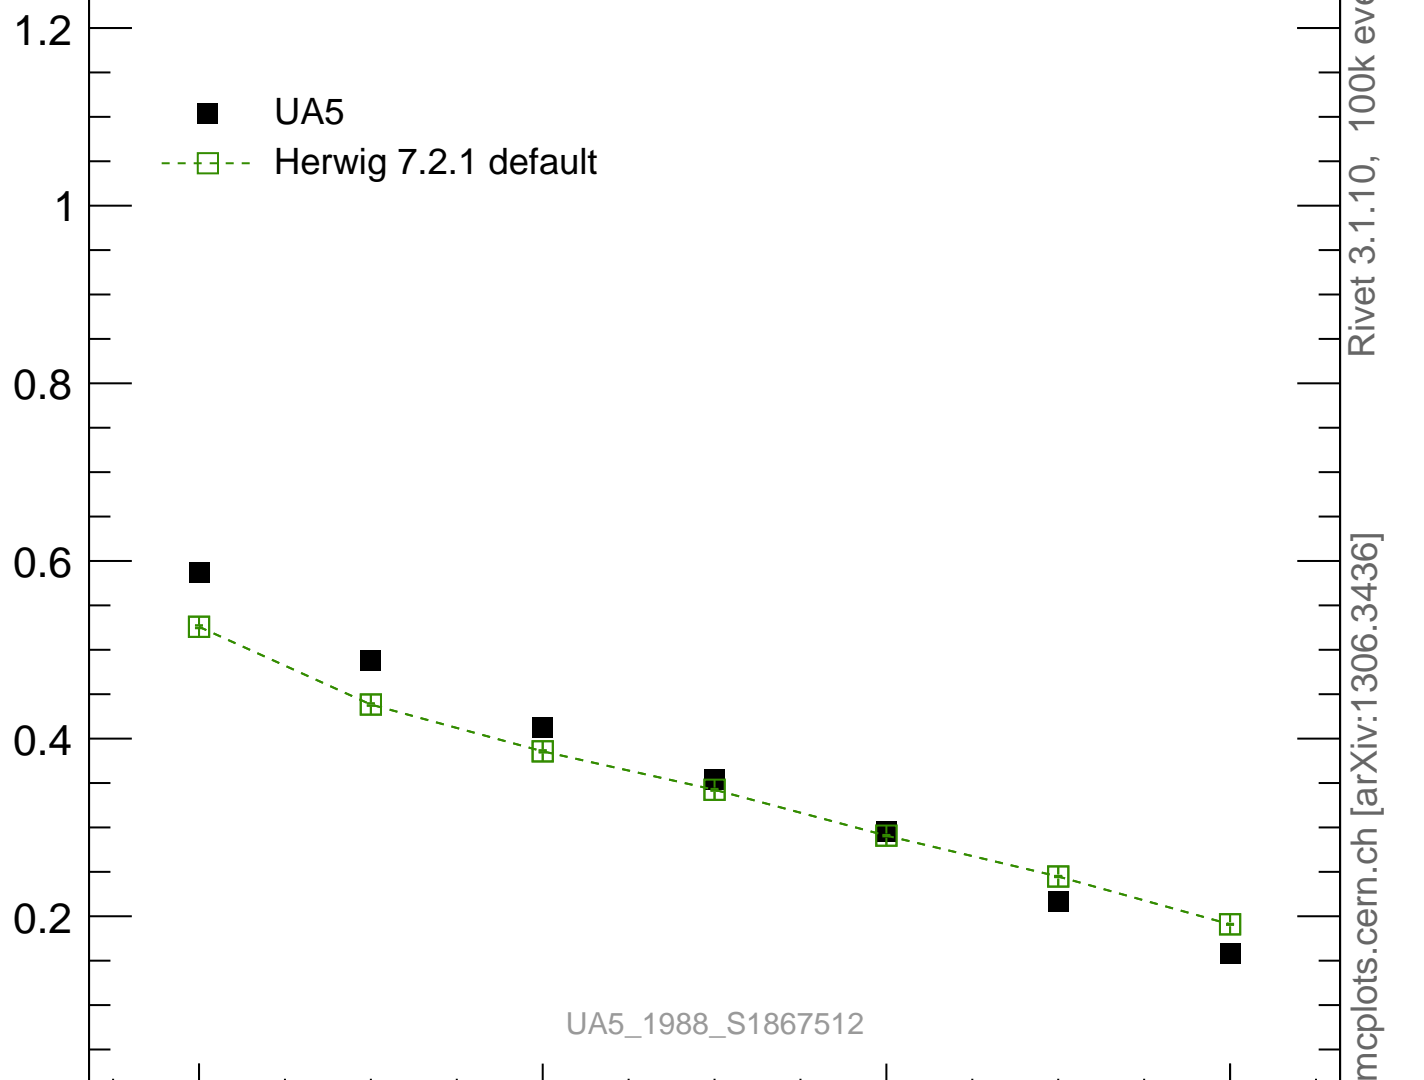

546 GeV ppbar

Soft QCD

b

Rivet 3.1.10, 100k events

mcplots.cern.ch [arXiv:1306.3436]