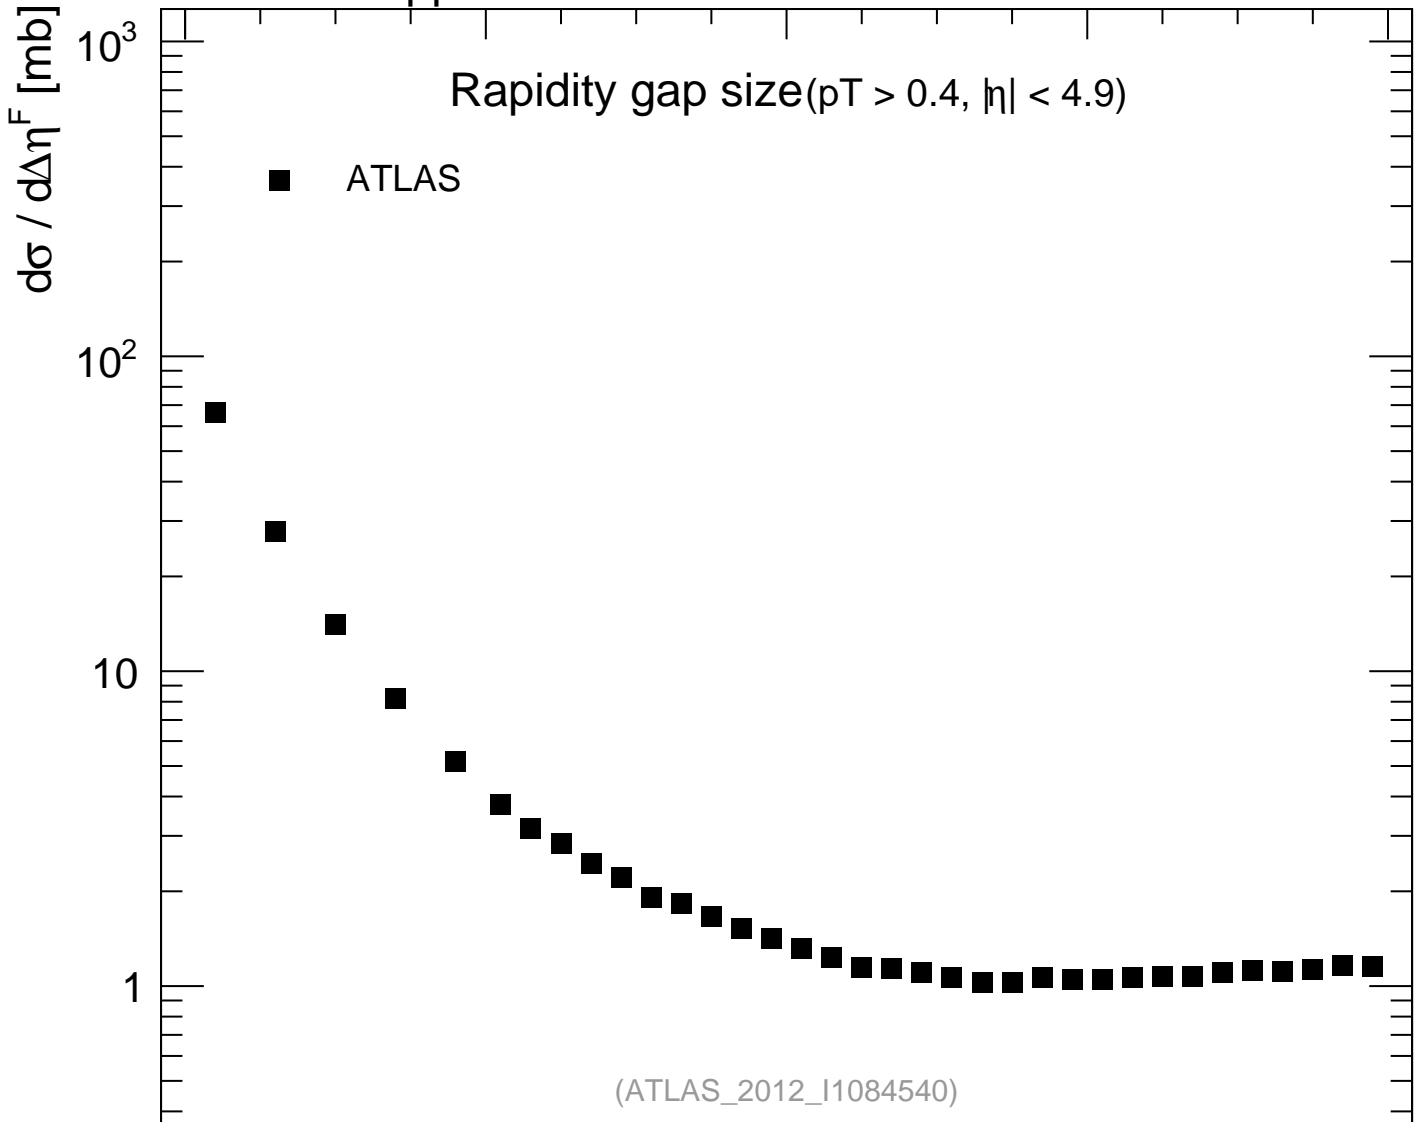

7000 GeV pp

Soft QCD

mcplots.cern.ch [arXiv:1306.3436]