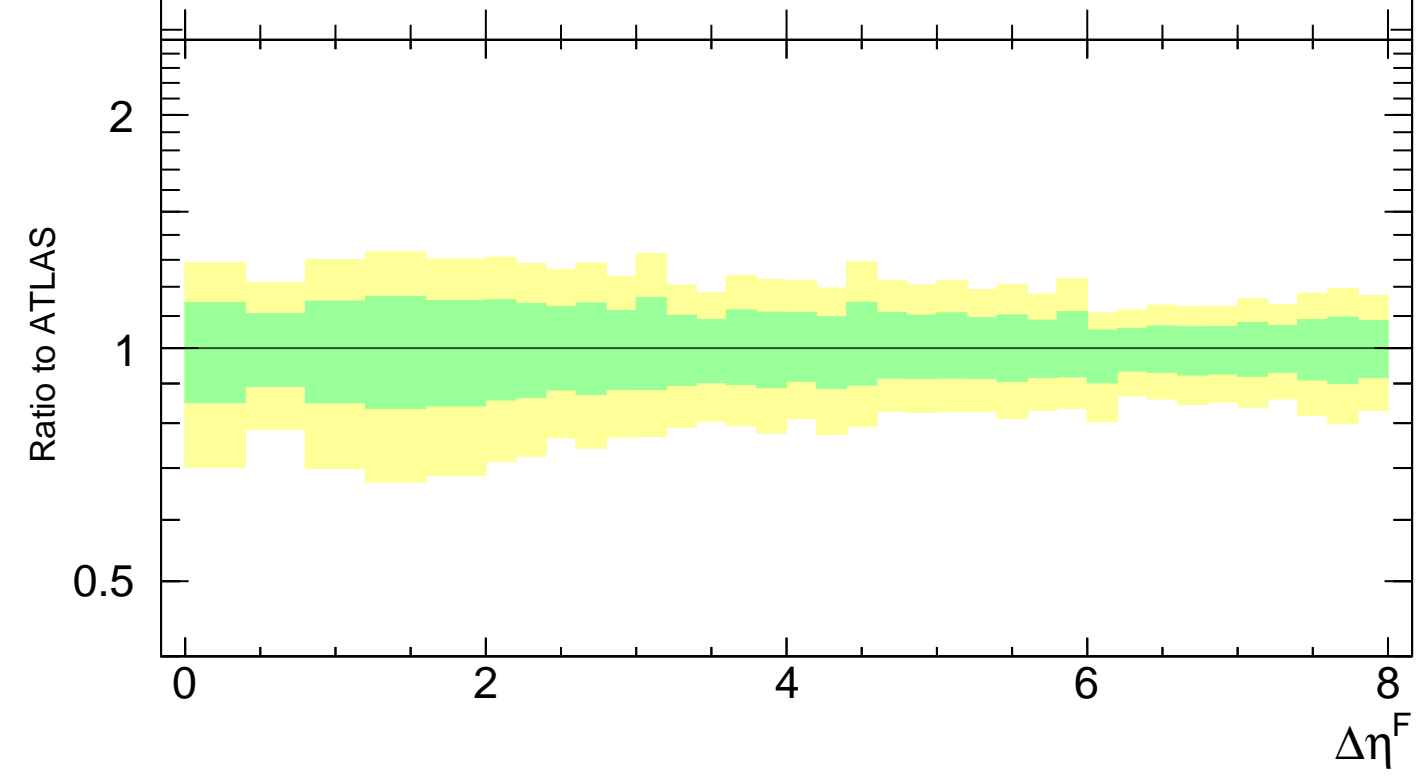

7000 GeV pp

Soft QCD

mcplots.cern.ch [arXiv:1306.3436]