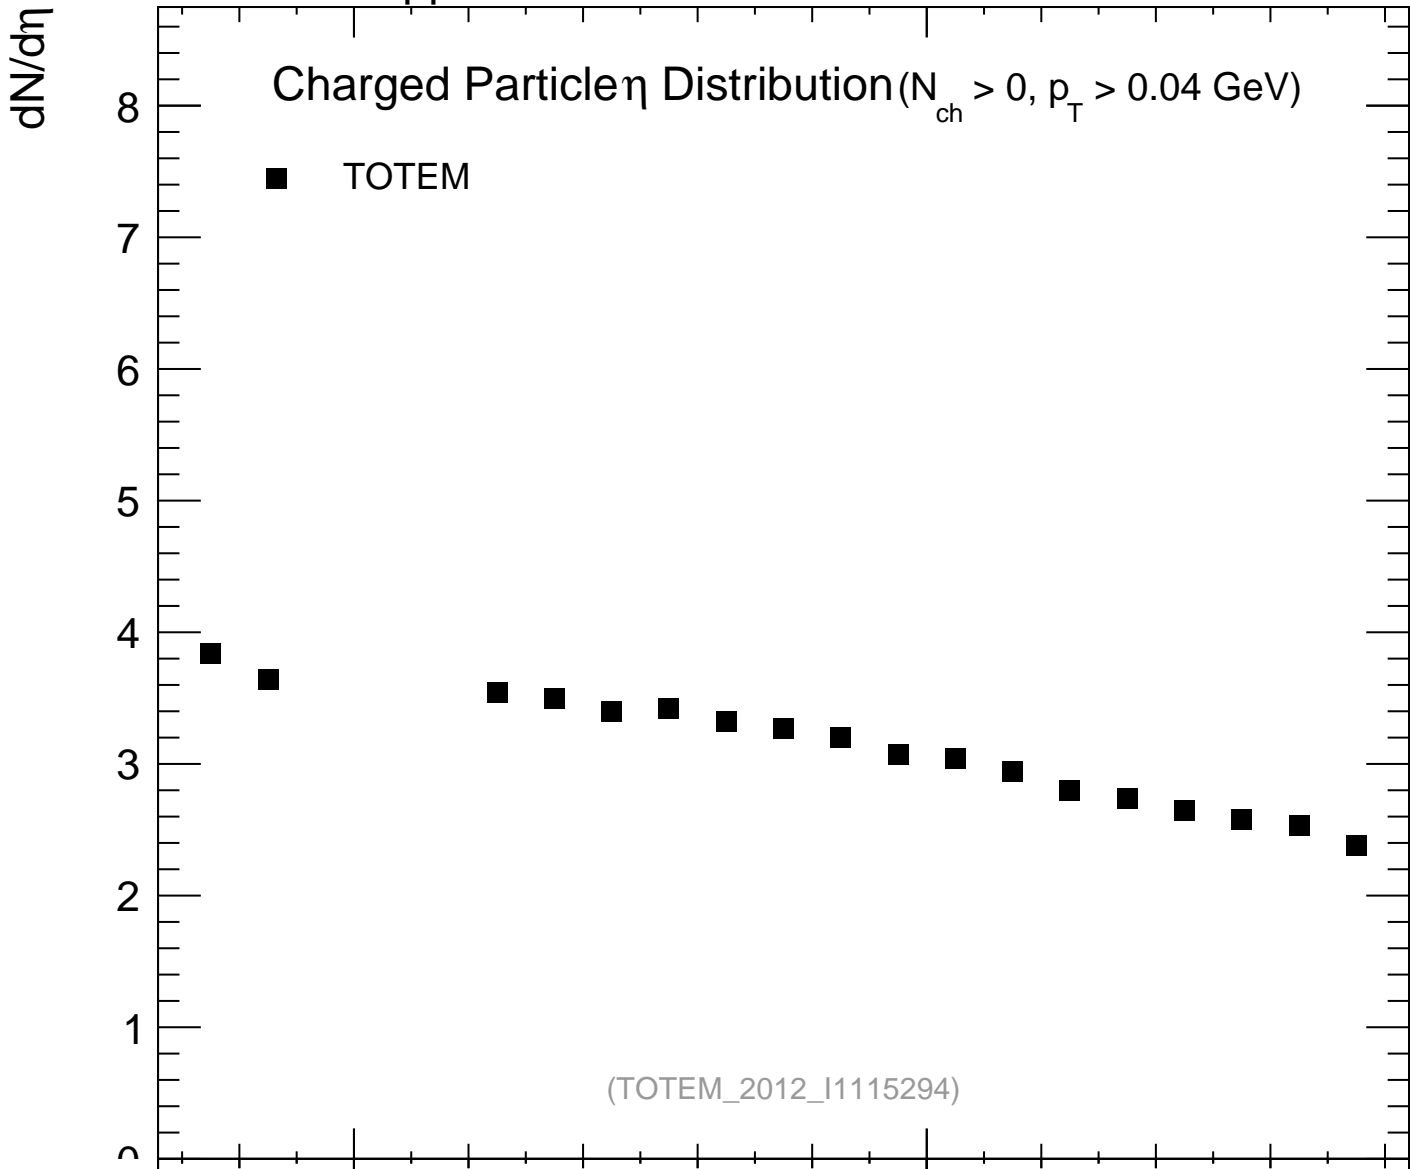

7000 GeV pp

Soft QCD

mcplots.cern.ch [arXiv:1306.3436]