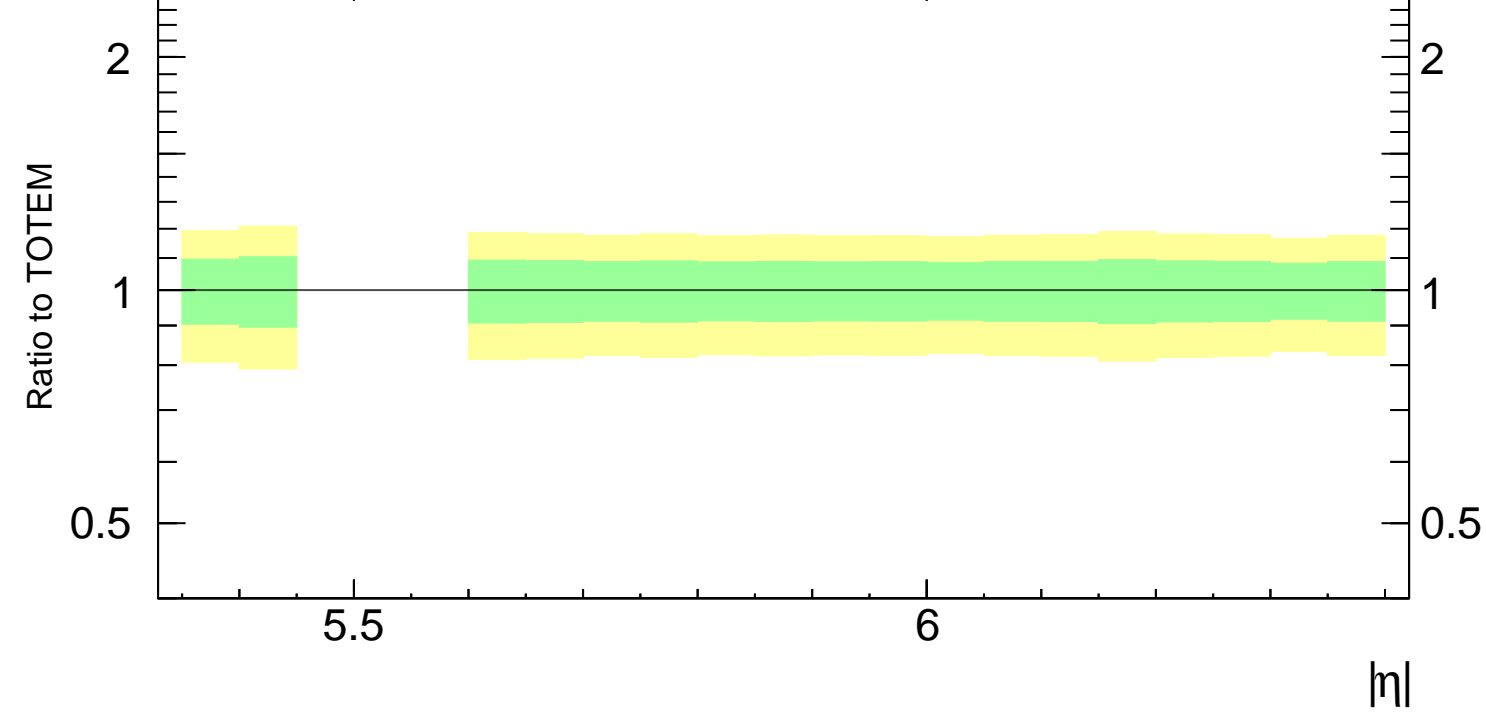

7000 GeV pp

Soft QCD

mcplots.cern.ch [arXiv:1306.3436]