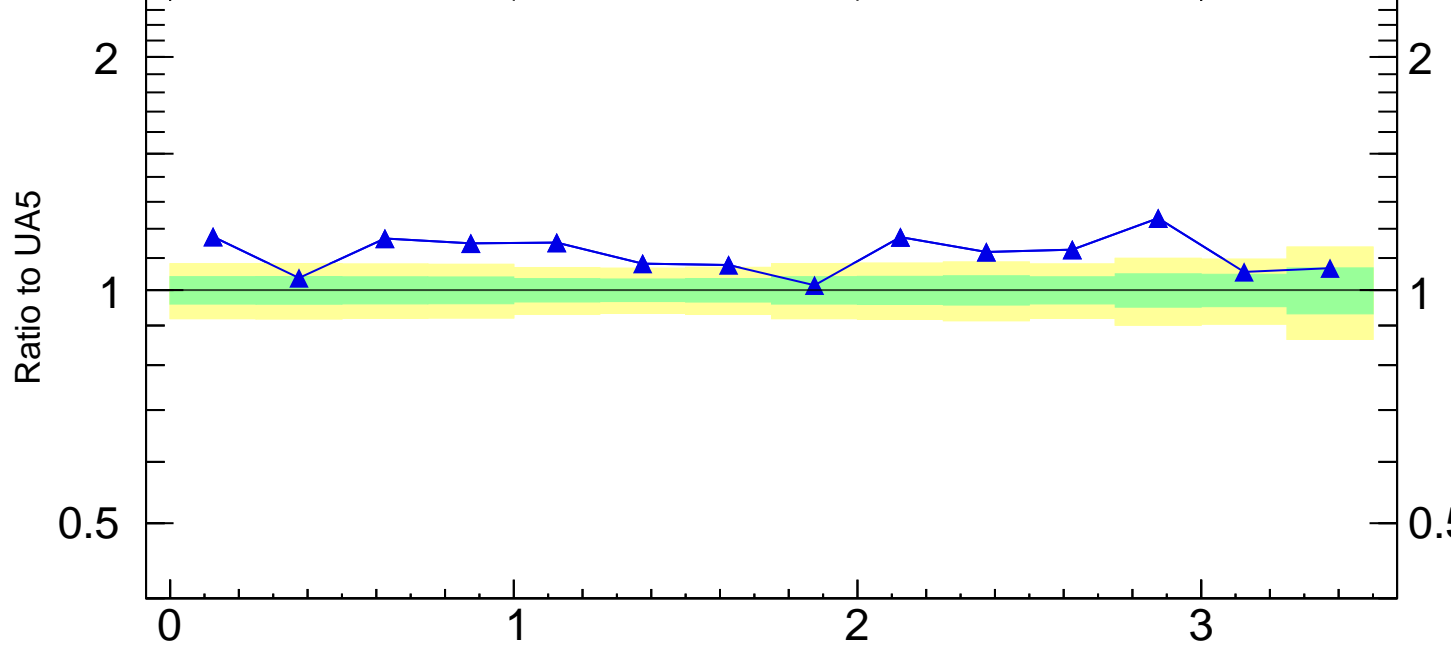

Charged Particle η Distribution (UA5 NSD, all p_T)

- UA5
- ▲ Pythia 8.186 default

(UA5_1982_S875503)

Rivet 3.1.10, 10M events
mcplots.cern.ch [arXiv:1306.3436]