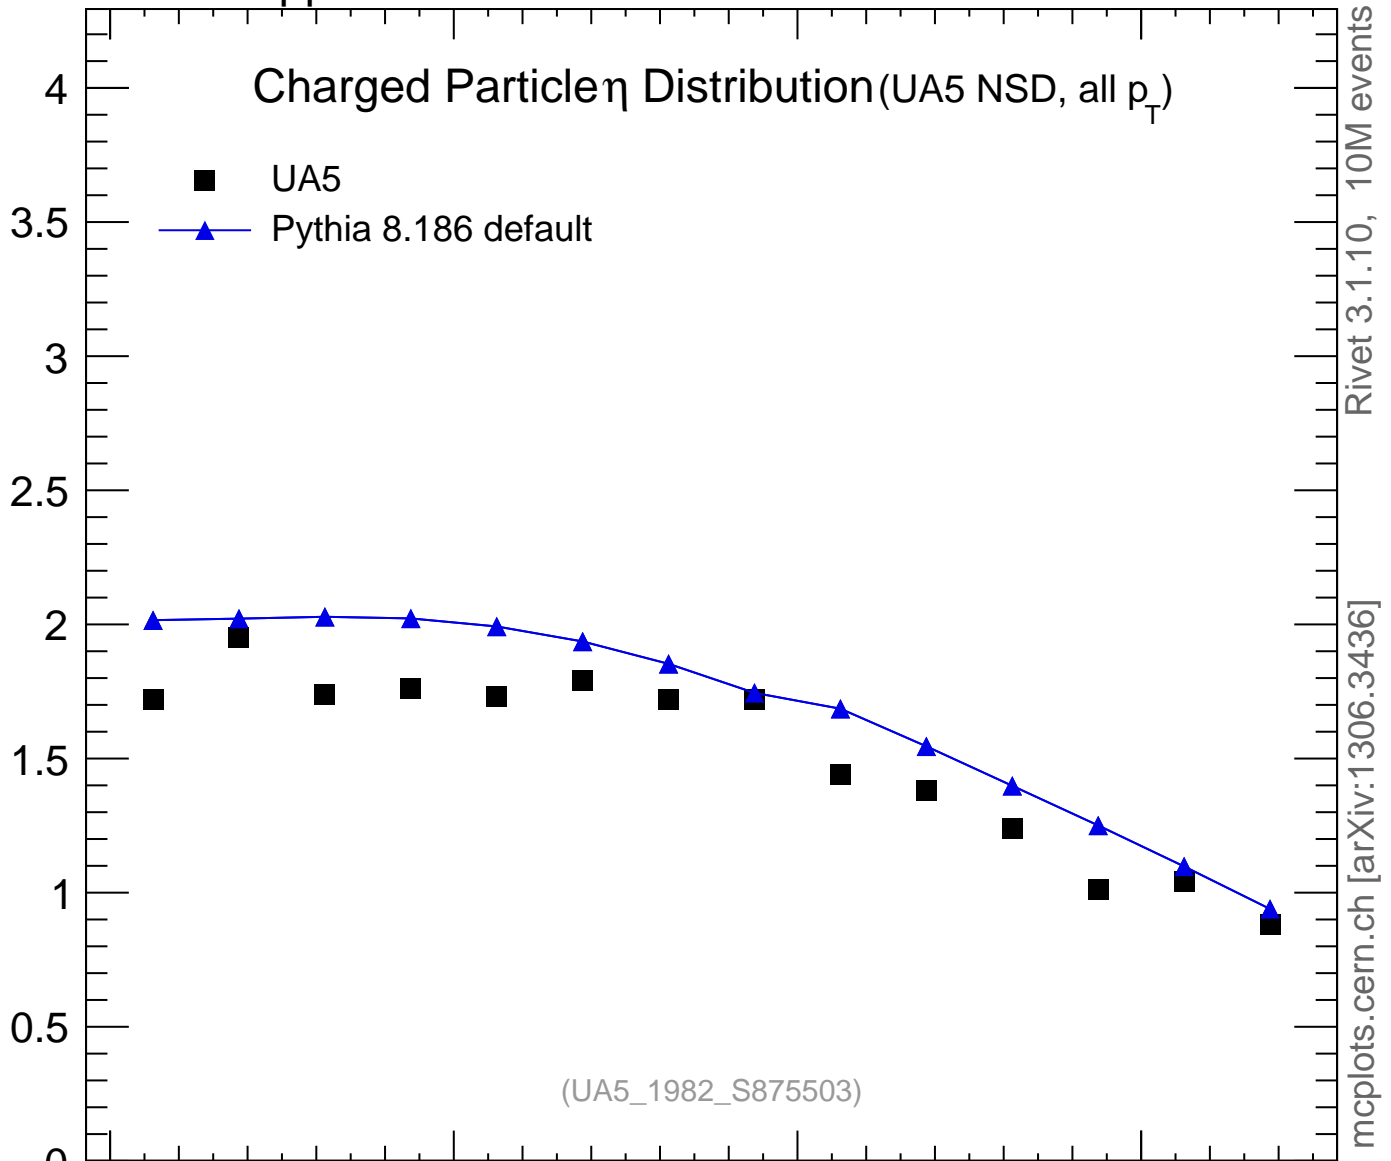

Charged Particle η Distribution (UA5 NSD, all p_T)

- UA5
- ▲ Pythia 8.186 default

(UA5_1982_S875503)

Rivet 3.1.10, 10M events
mcplots.cern.ch [arXiv:1306.3436]