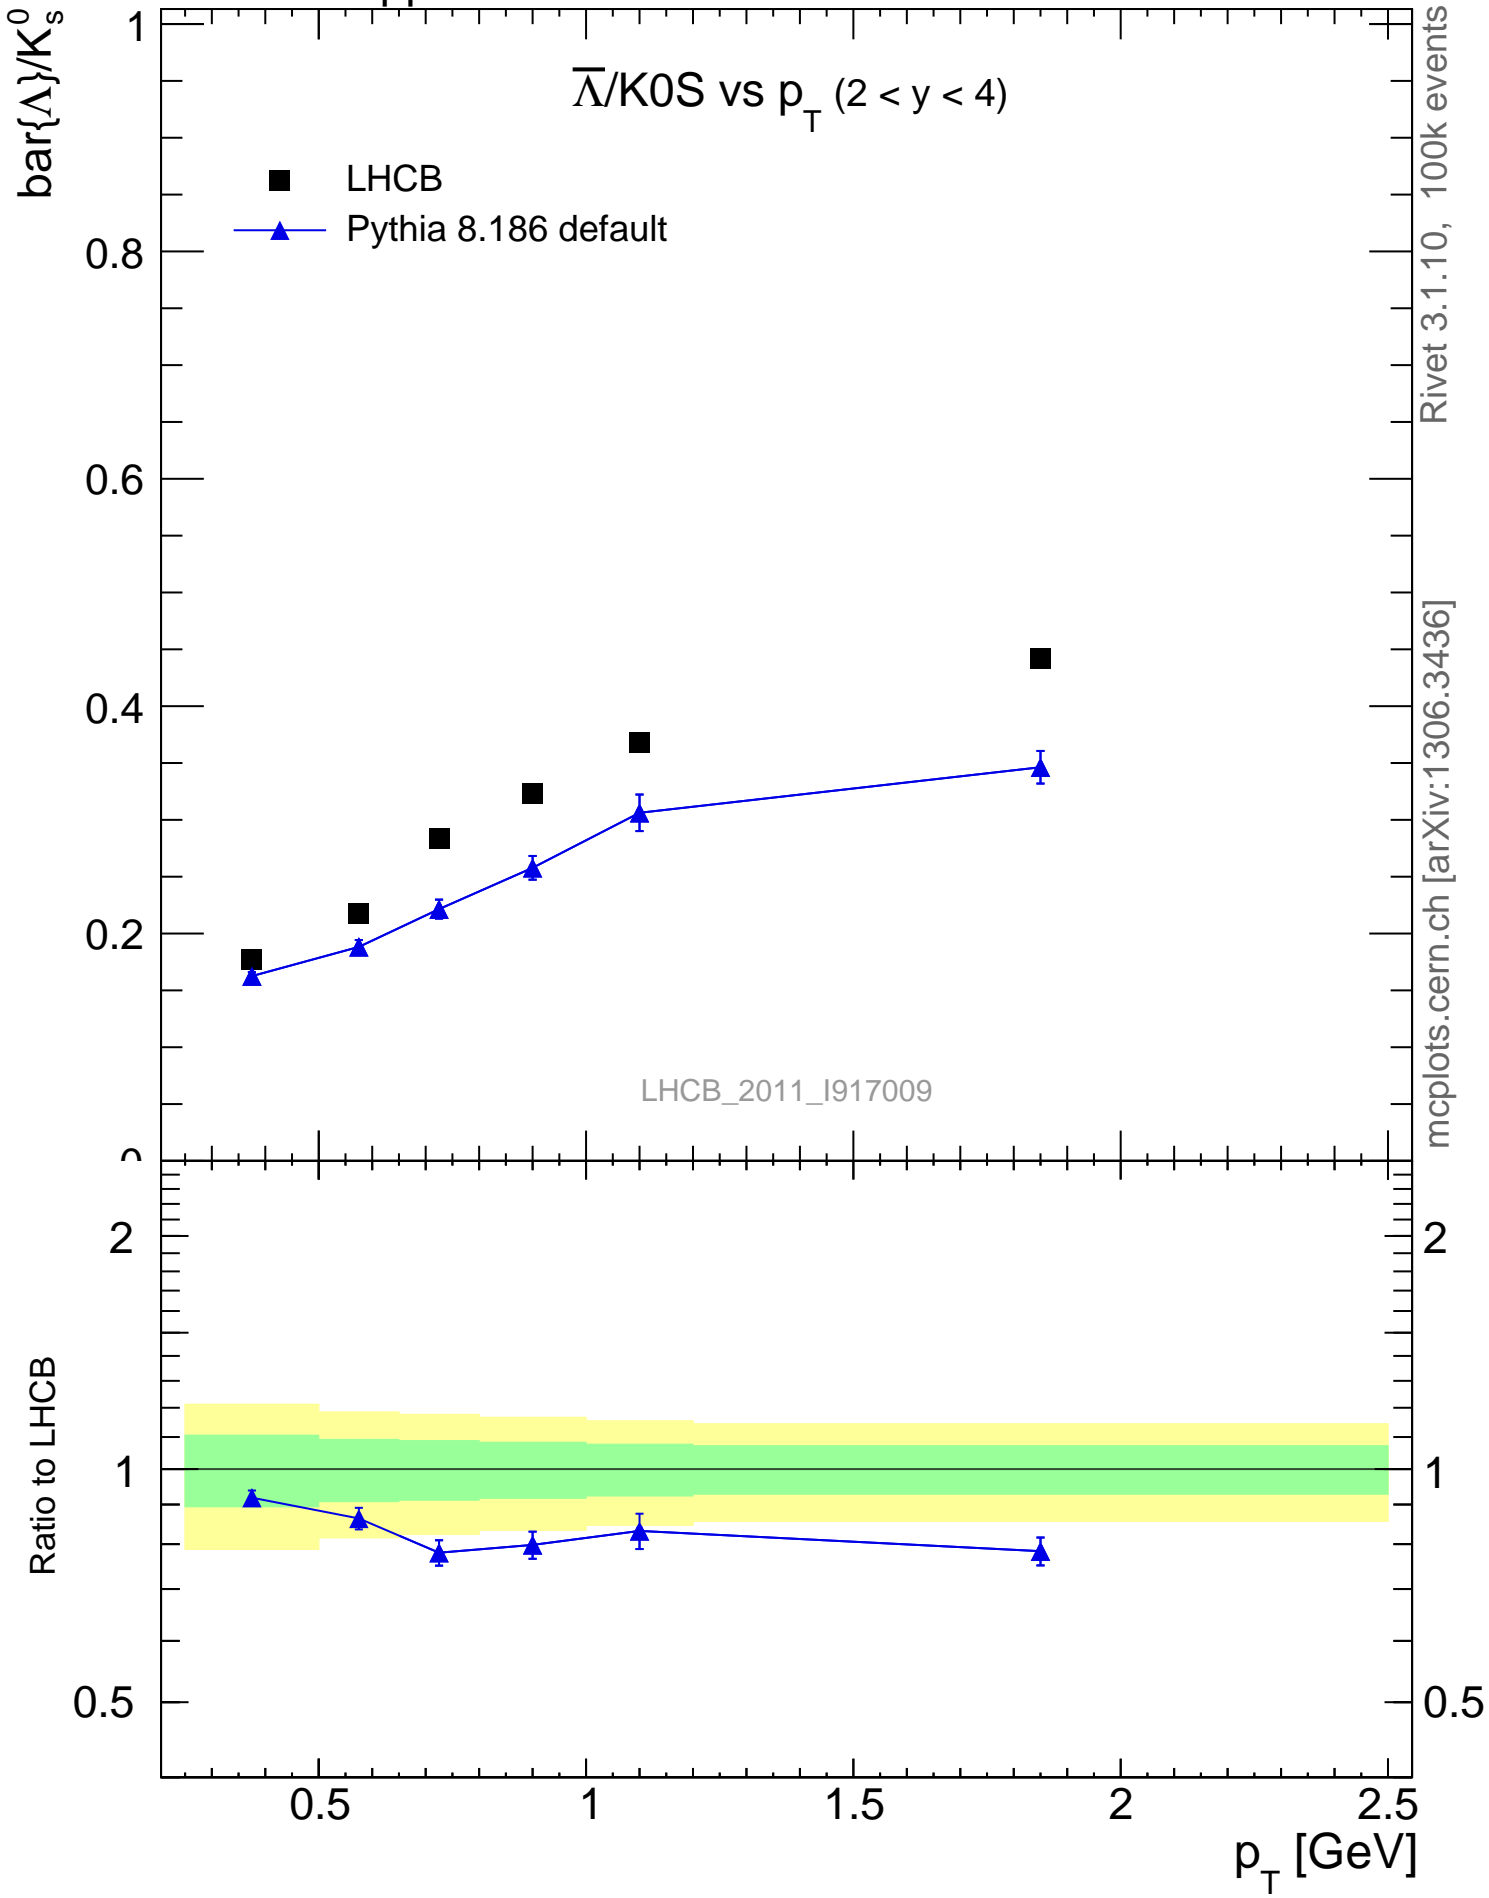

900 GeV pp

Soft QCD

Rivet 3.1.10, 100k events
mcplots.cern.ch [arXiv:1306.3436]