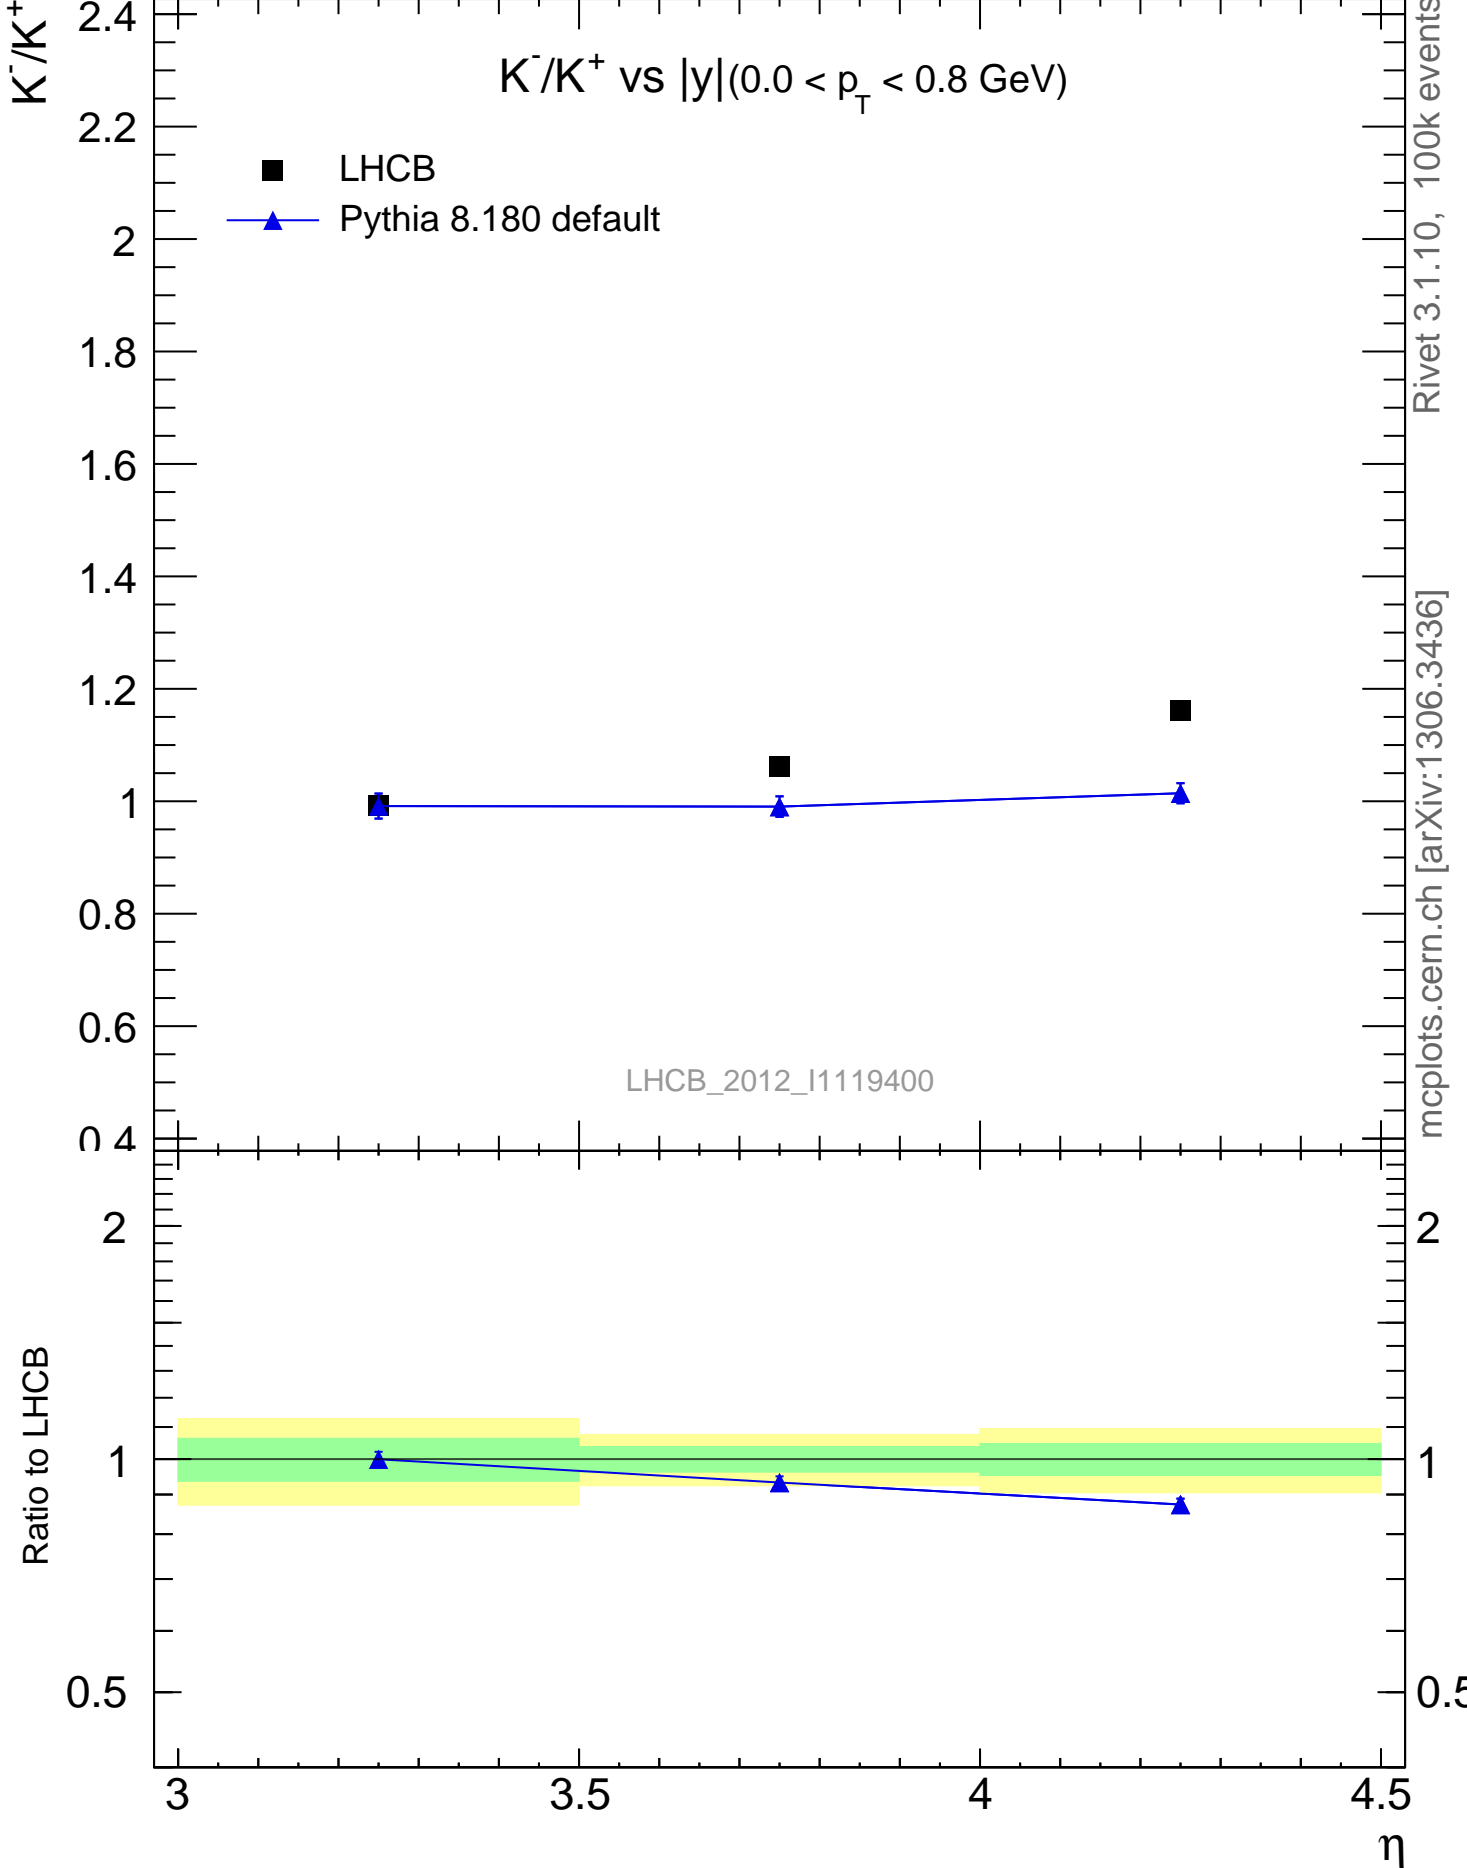

7000 GeV pp

Soft QCD

Rivet 3.1.10, 100k events
mcplots.cern.ch [arXiv:1306.3436]

2
1
0.5