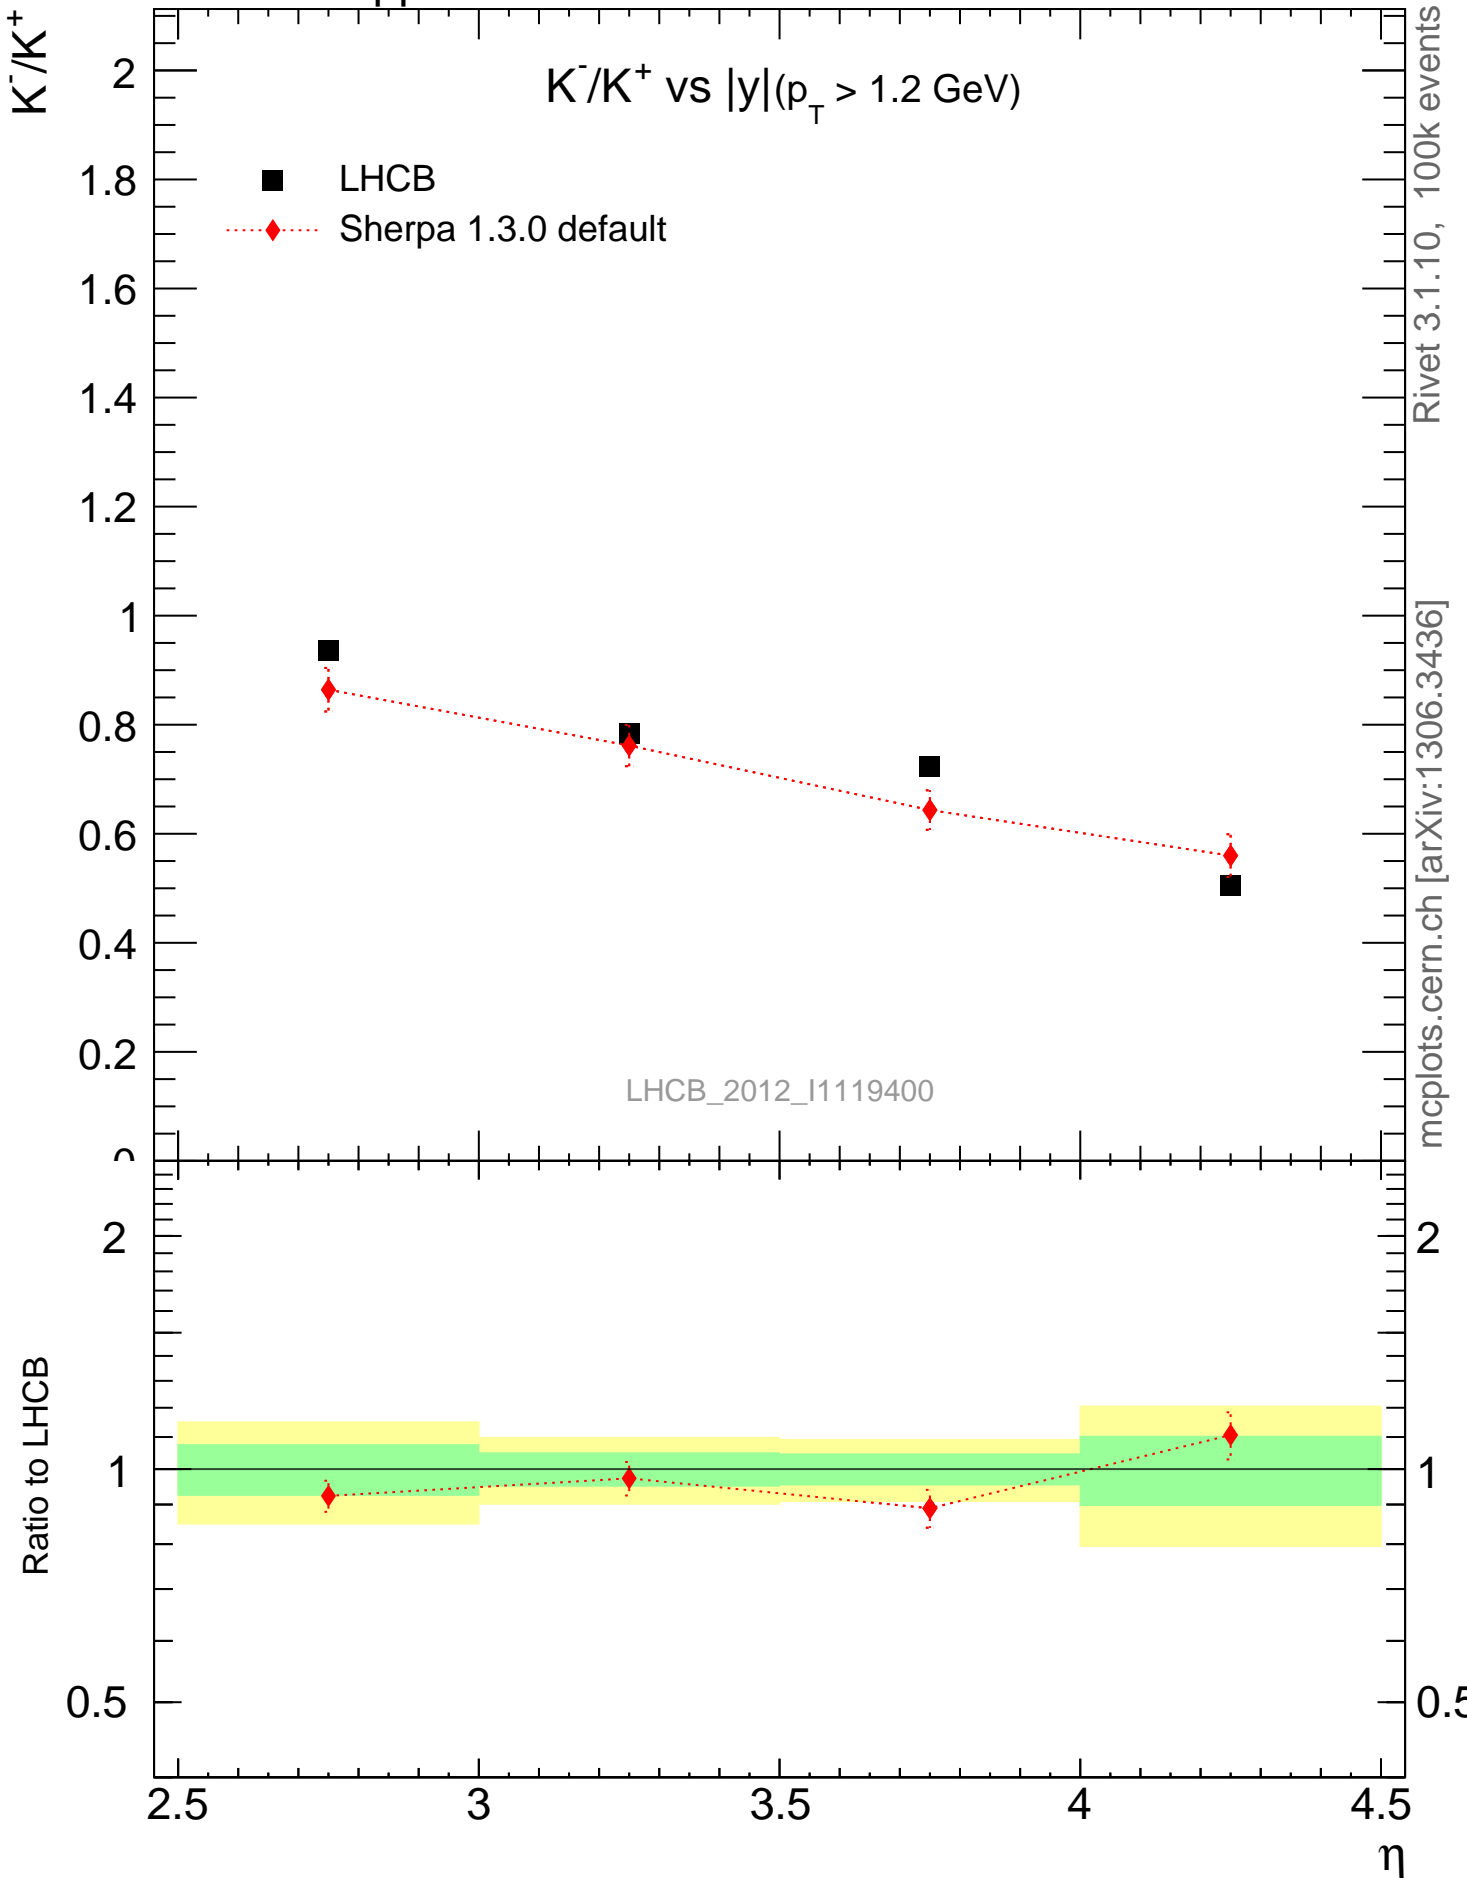

900 GeV pp

Soft QCD

Rivet 3.1.10, 100k events
mcplots.cern.ch [arXiv:1306.3436]

2
1
0.5