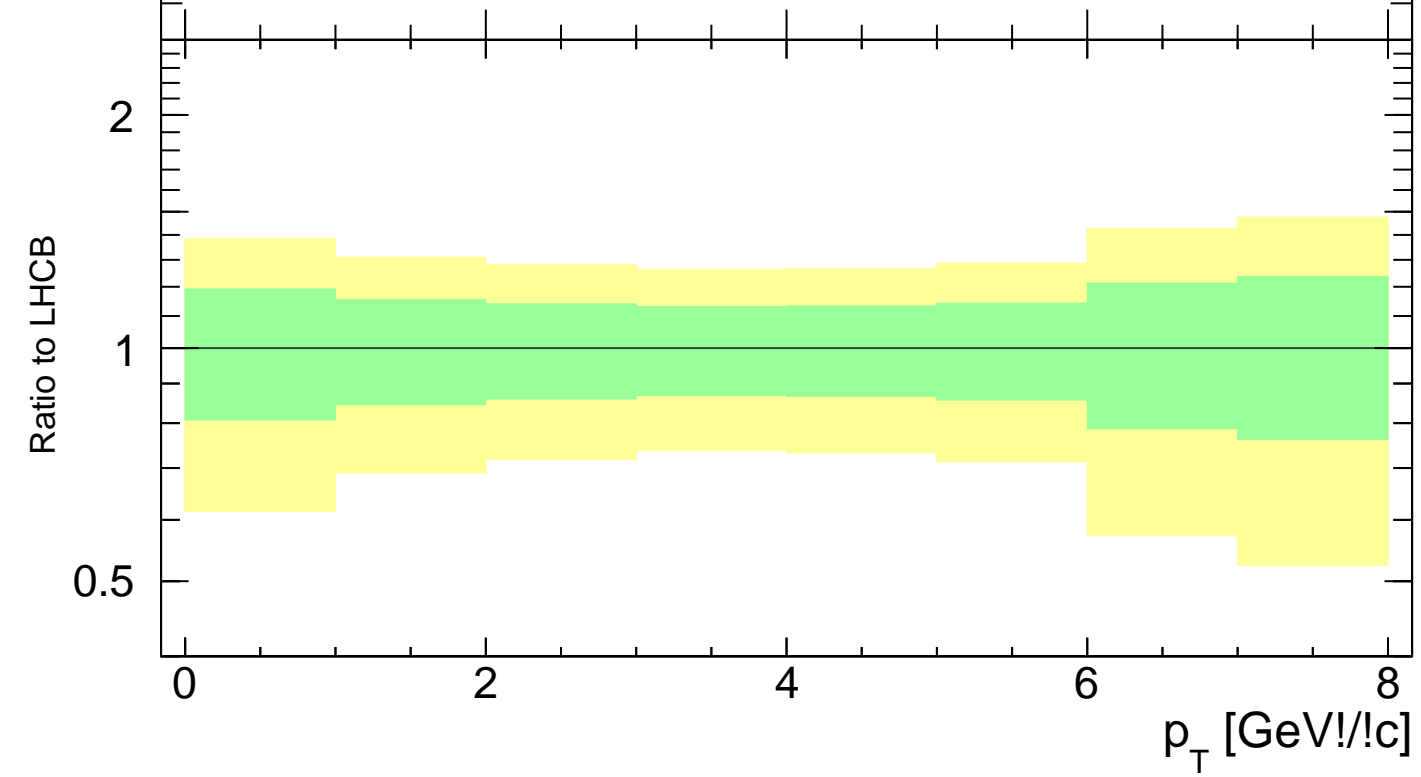

7000 GeV pp

Soft QCD

mcplots.cern.ch [arXiv:1306.3436]