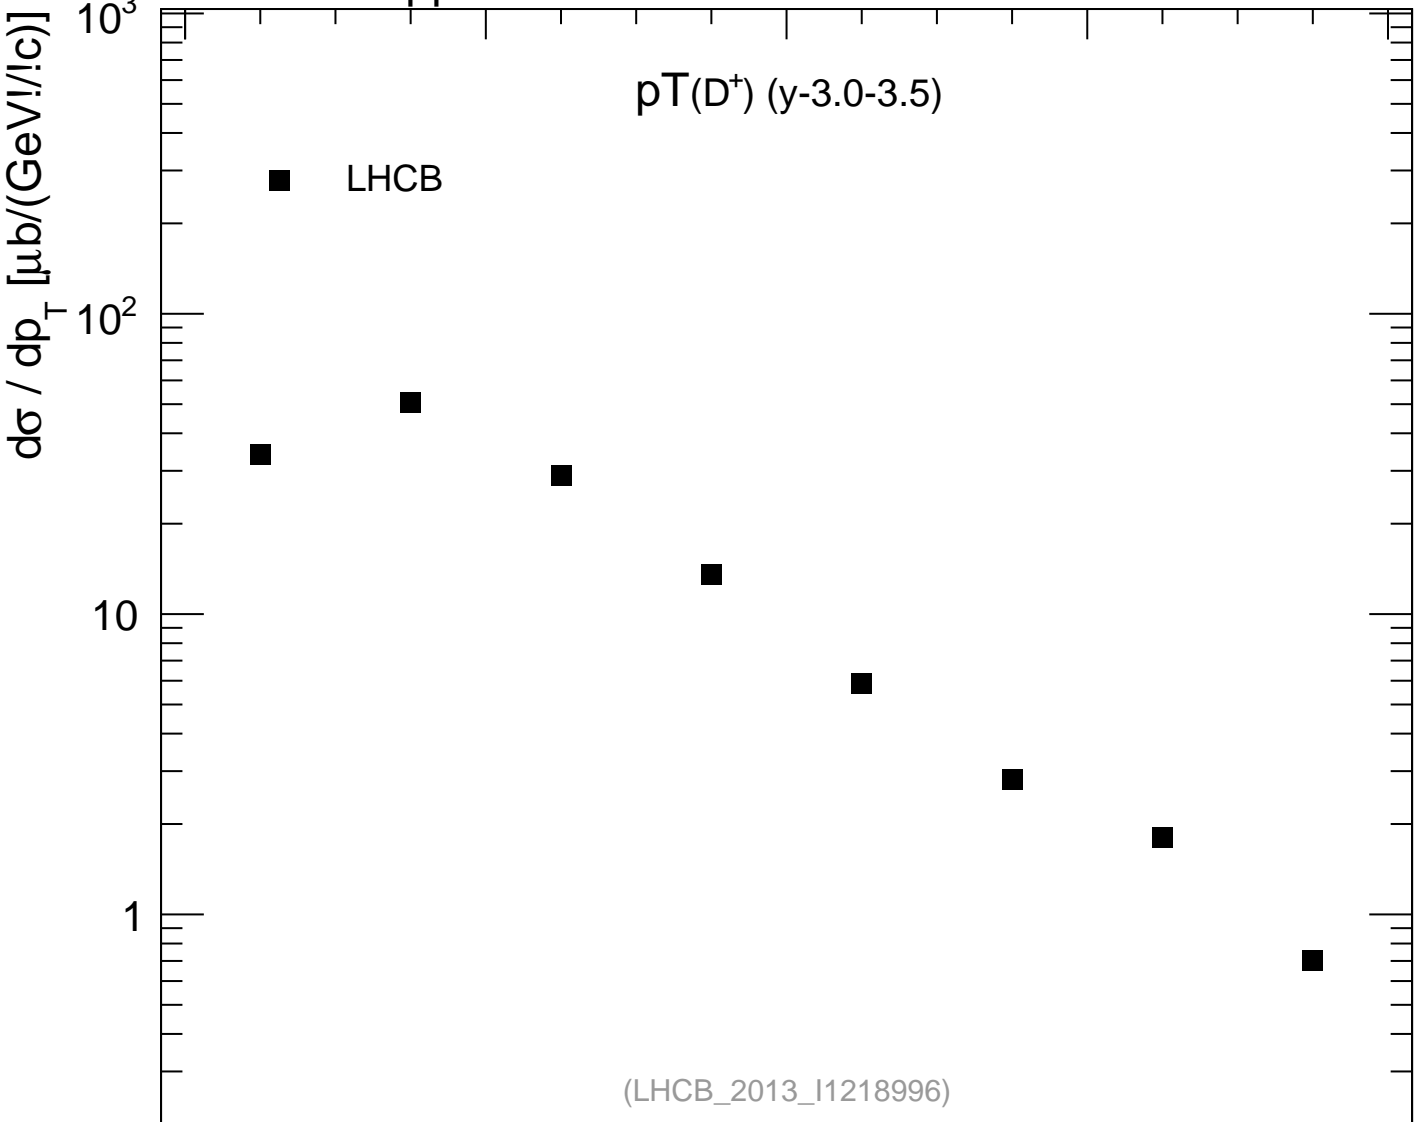

7000 GeV pp

Soft QCD

mcplots.cern.ch [arXiv:1306.3436]