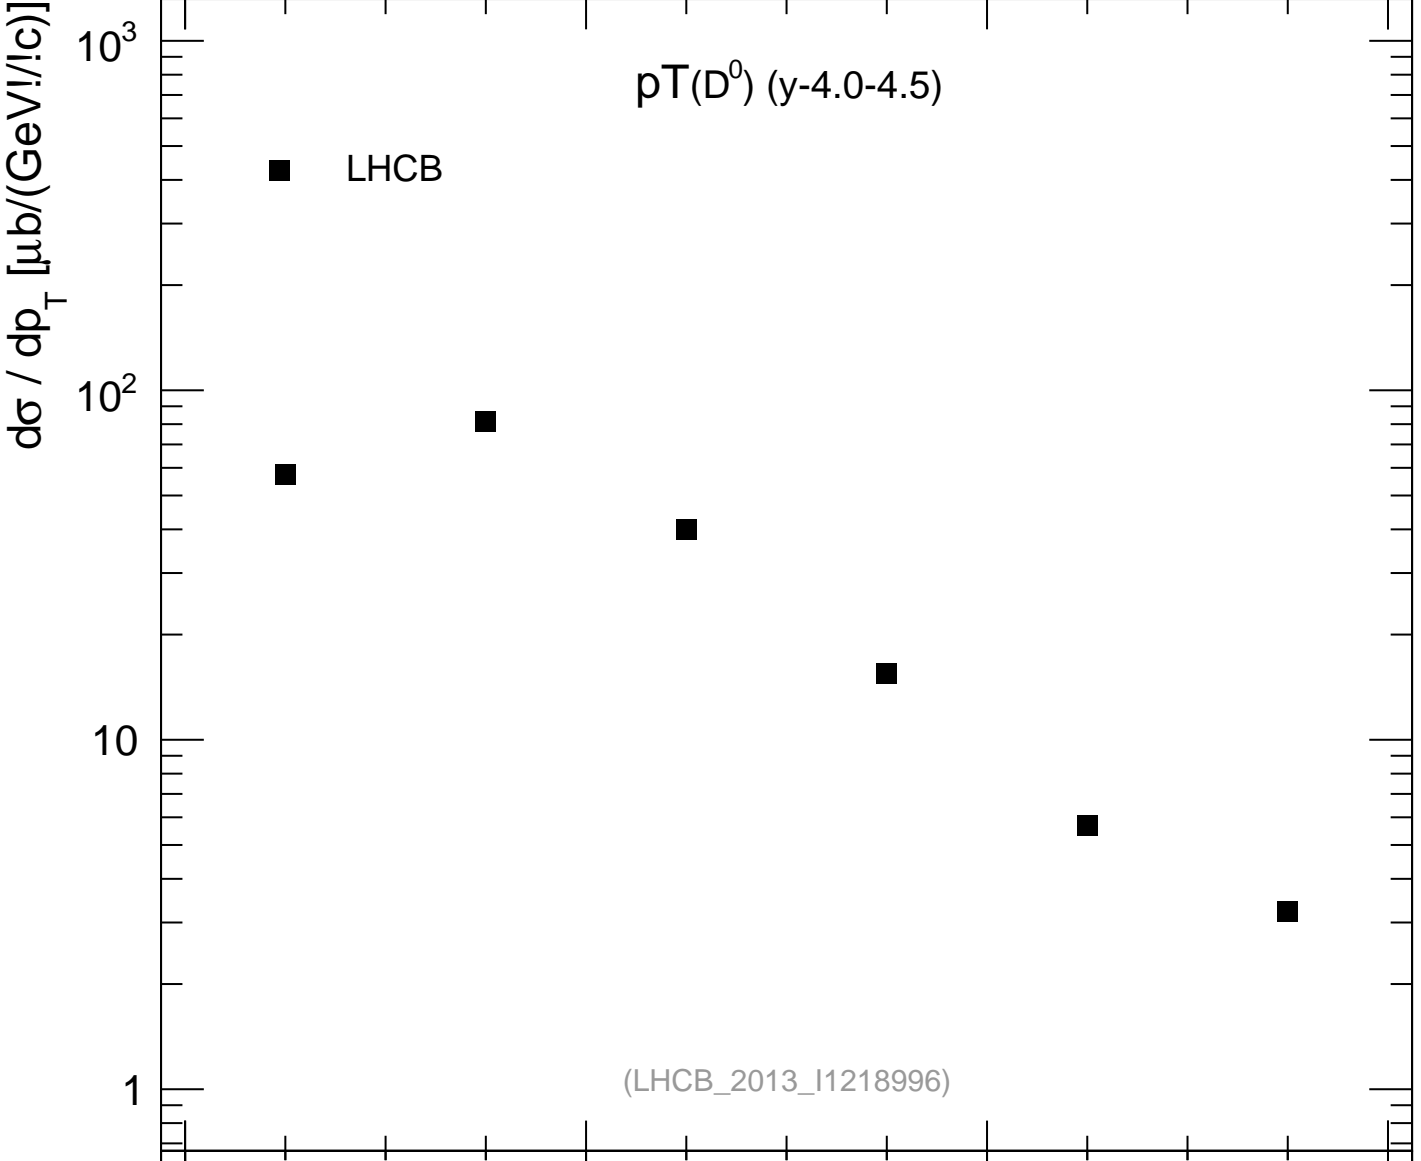

7000 GeV pp

Soft QCD

mcplots.cern.ch [arXiv:1306.3436]