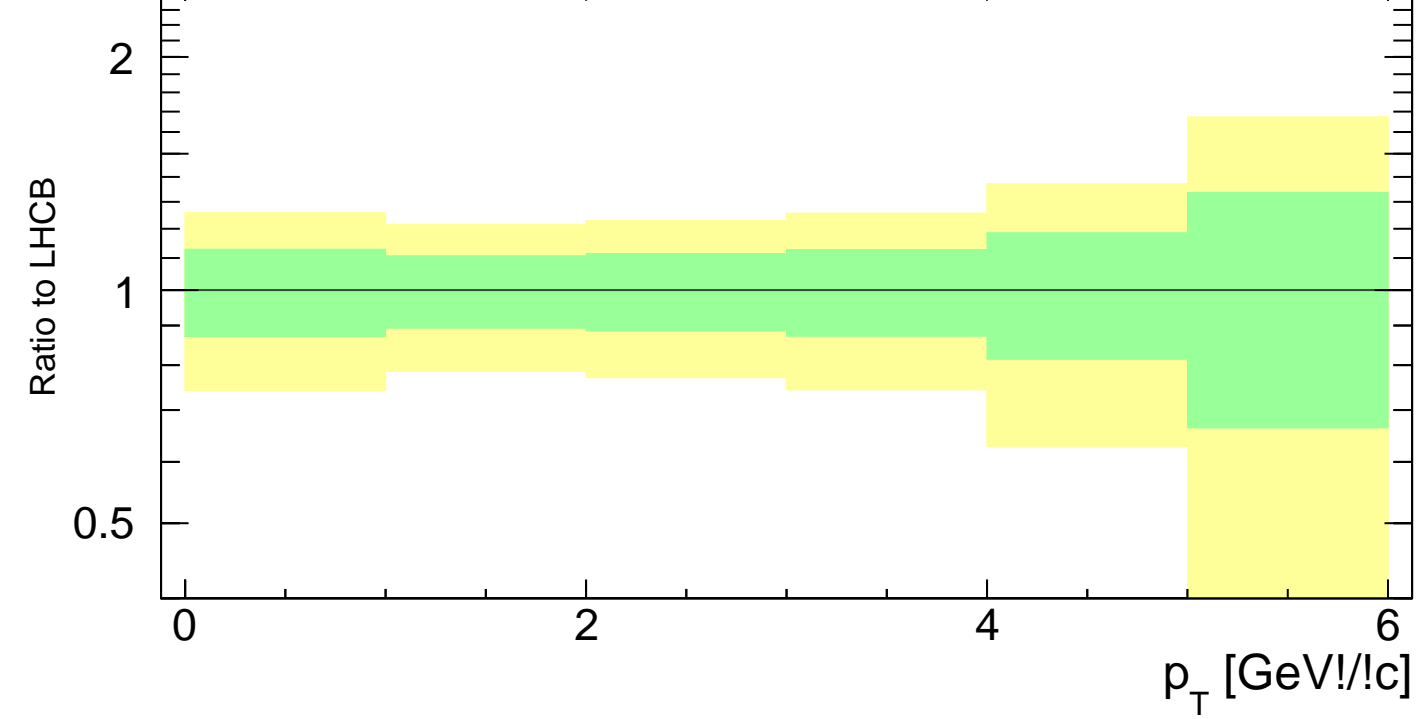

7000 GeV pp

Soft QCD

mcplots.cern.ch [arXiv:1306.3436]