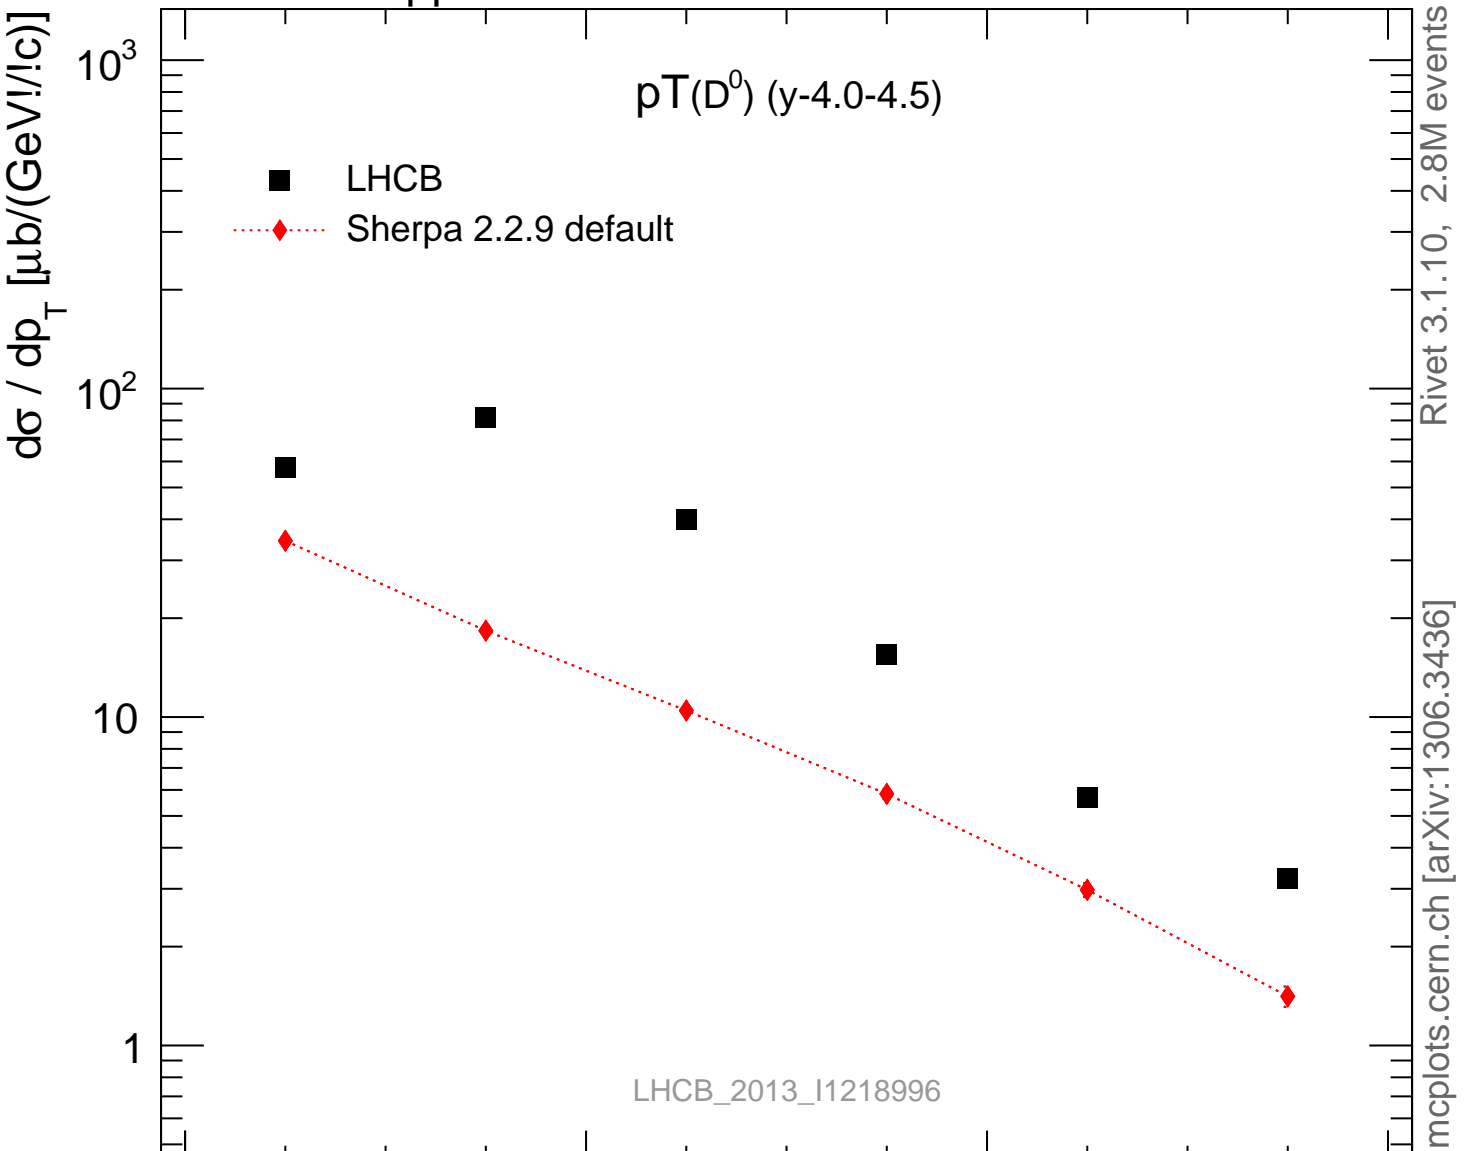

7000 GeV pp

Soft QCD

Rivet 3.1.10, 2.8M events
mcplots.cern.ch [arXiv:1306.3436]