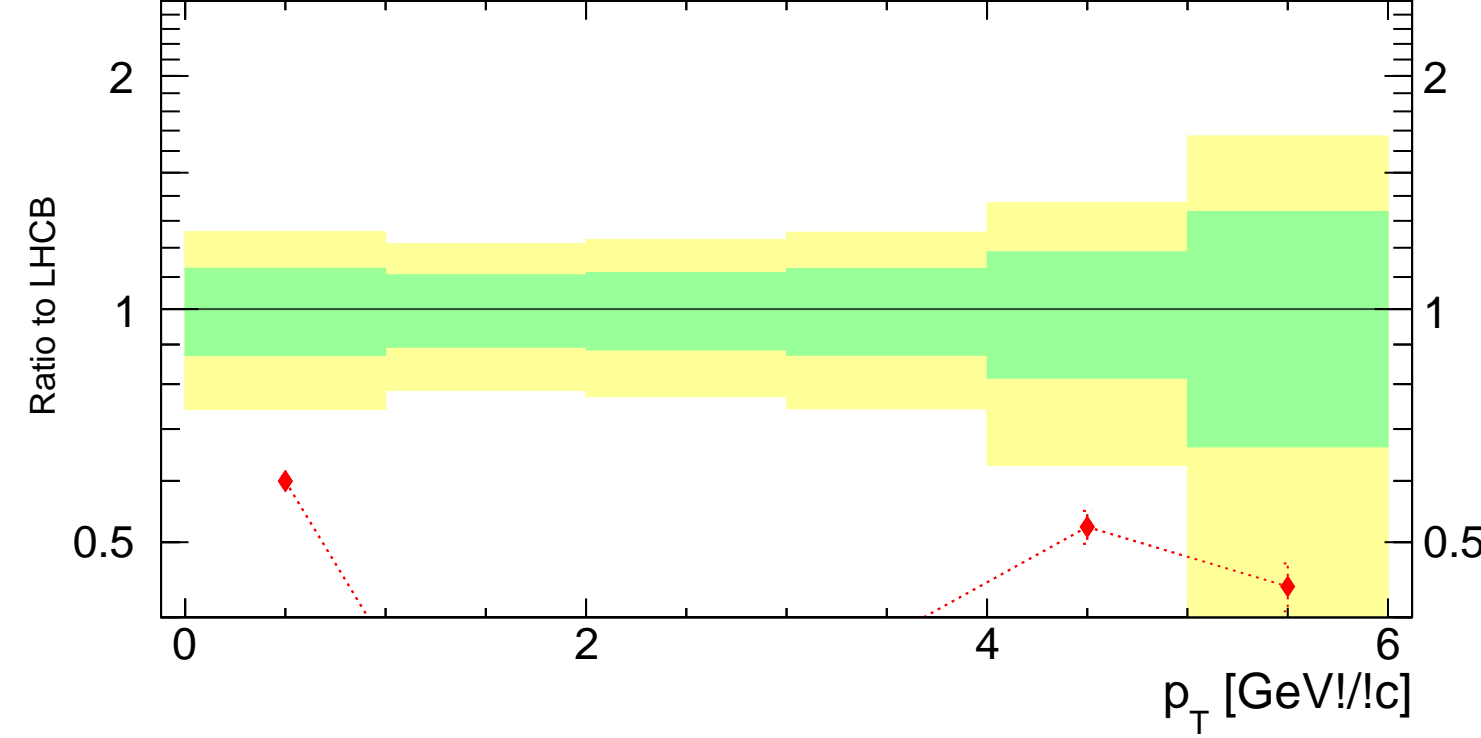

7000 GeV pp

Soft QCD

Rivet 3.1.10, 2.8M events
mcplots.cern.ch [arXiv:1306.3436]