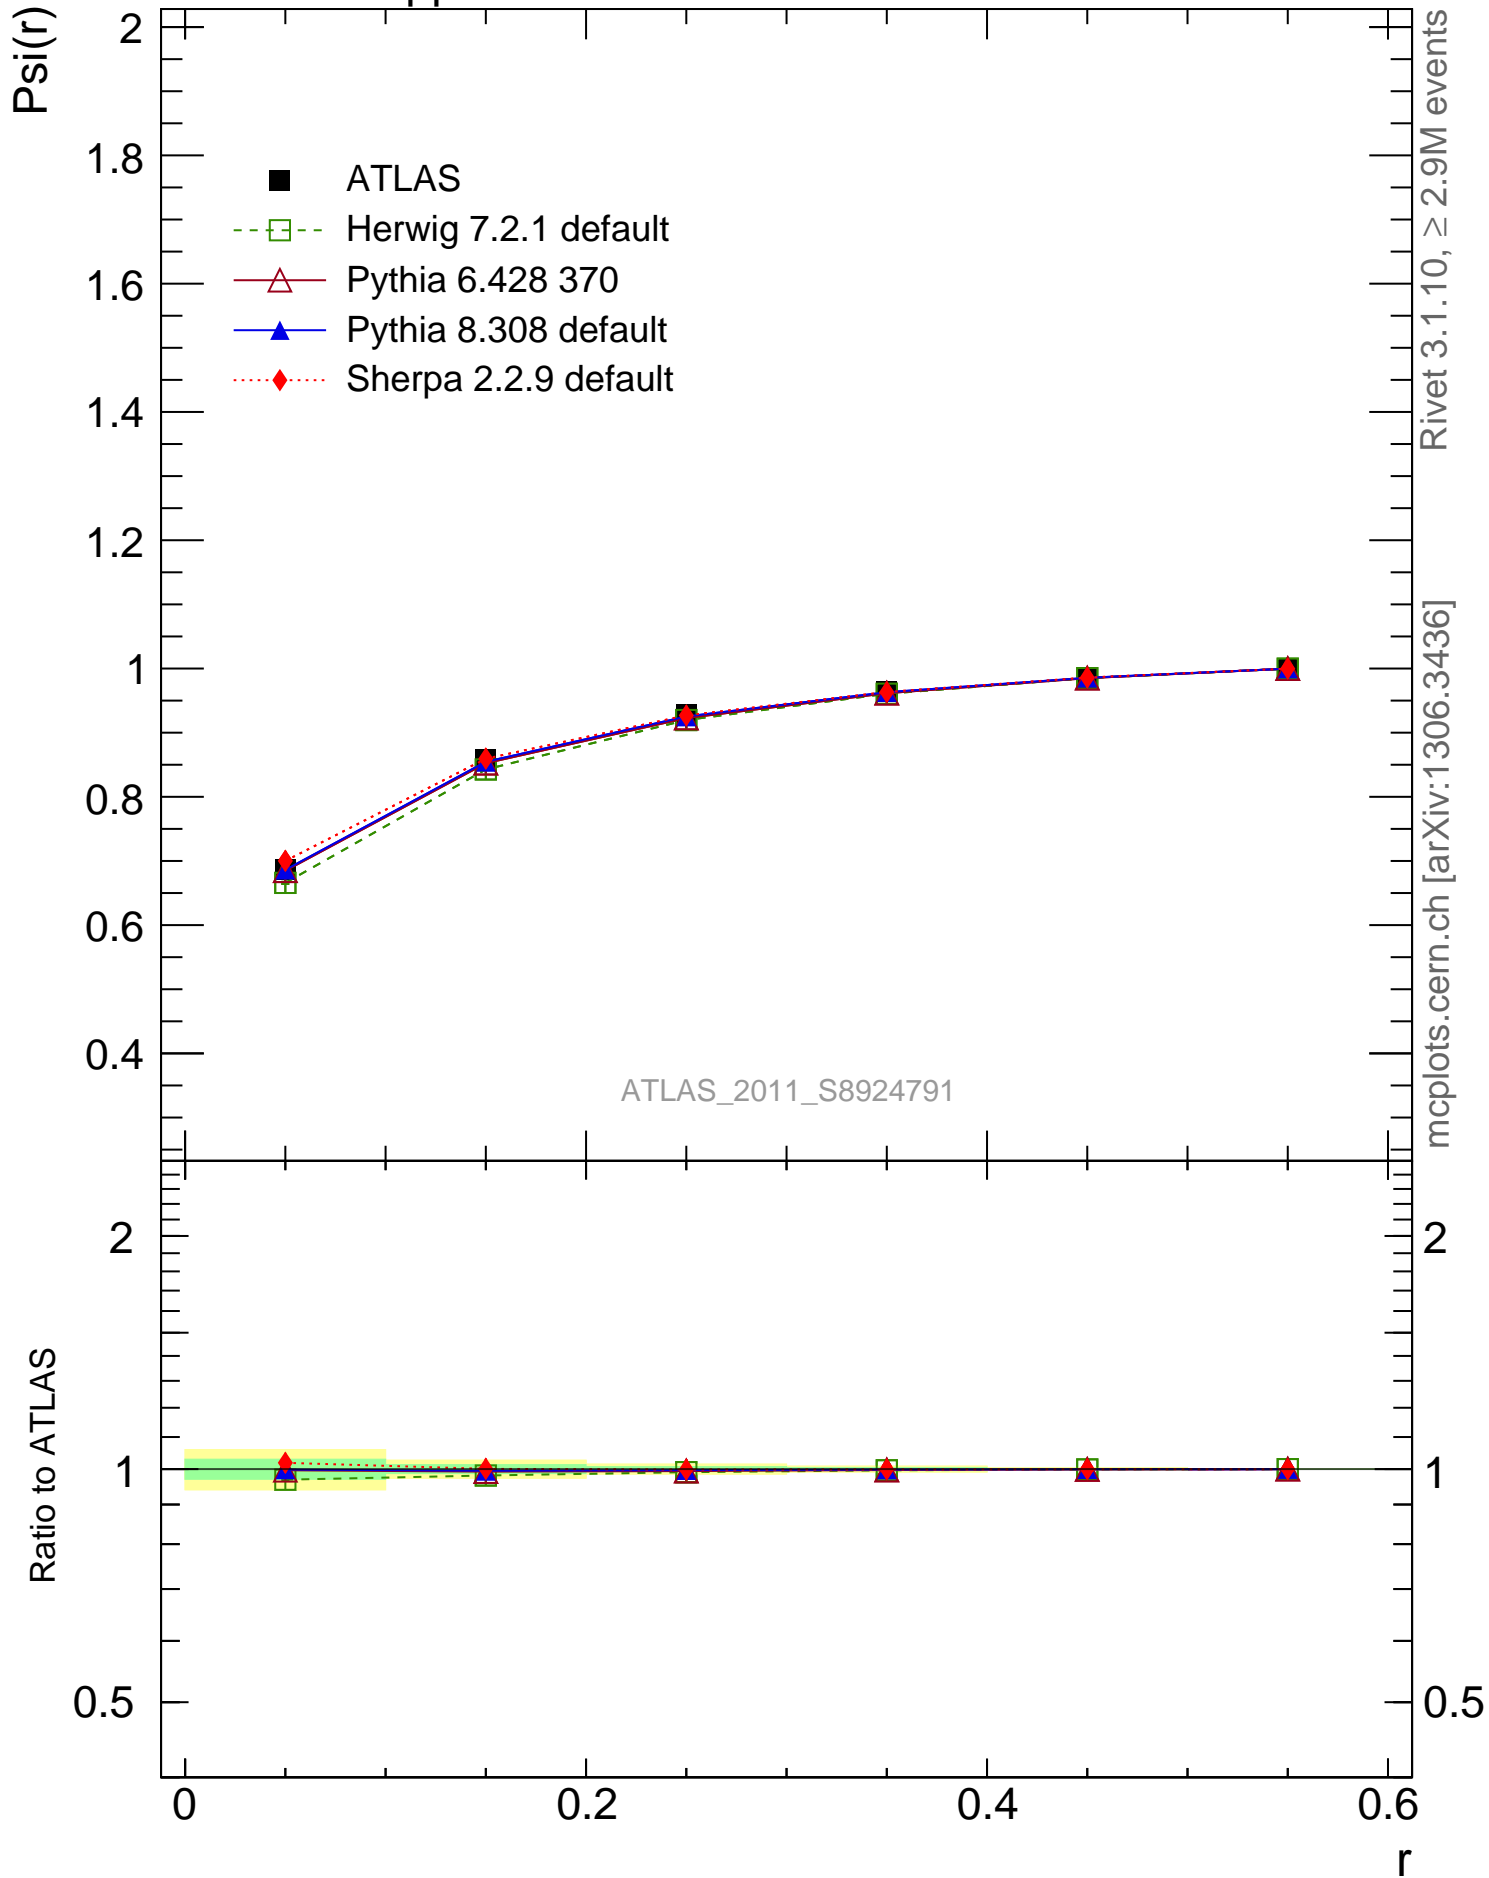

7000 GeV pp

Jets

Rivet 3.1.10,  $\geq 2.9M$  events  
mcplots.cern.ch [arXiv:1306.3436]

ATLAS\_2011\_S8924791