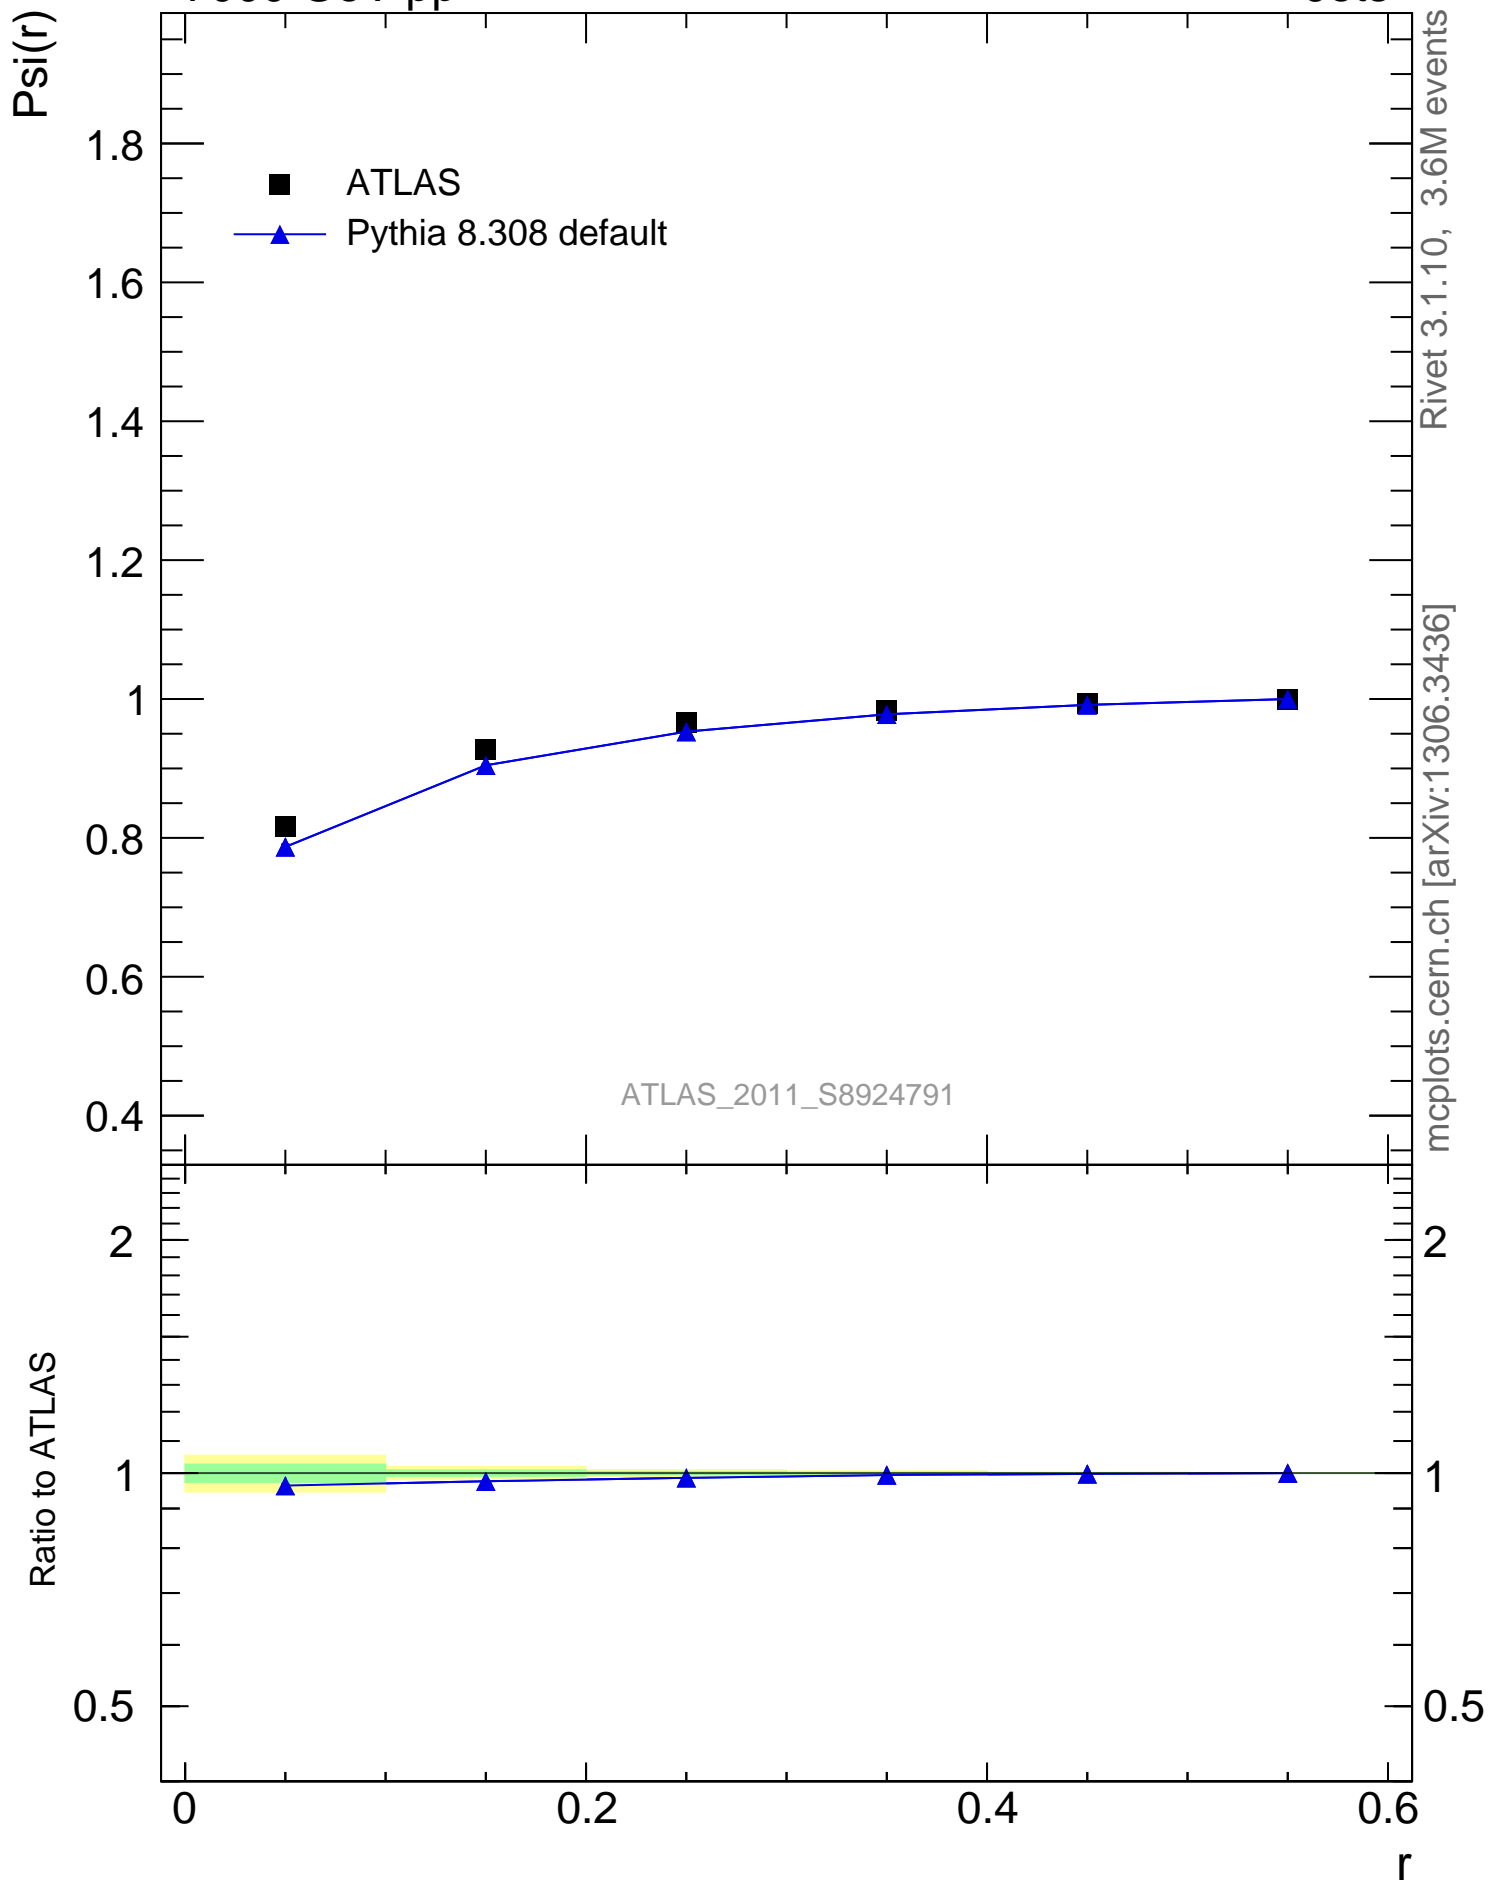

7000 GeV pp

Jets

Rivet 3.1.10, 3.6M events  
mcplots.cern.ch [arXiv:1306.3436]

ATLAS\_2011\_S8924791