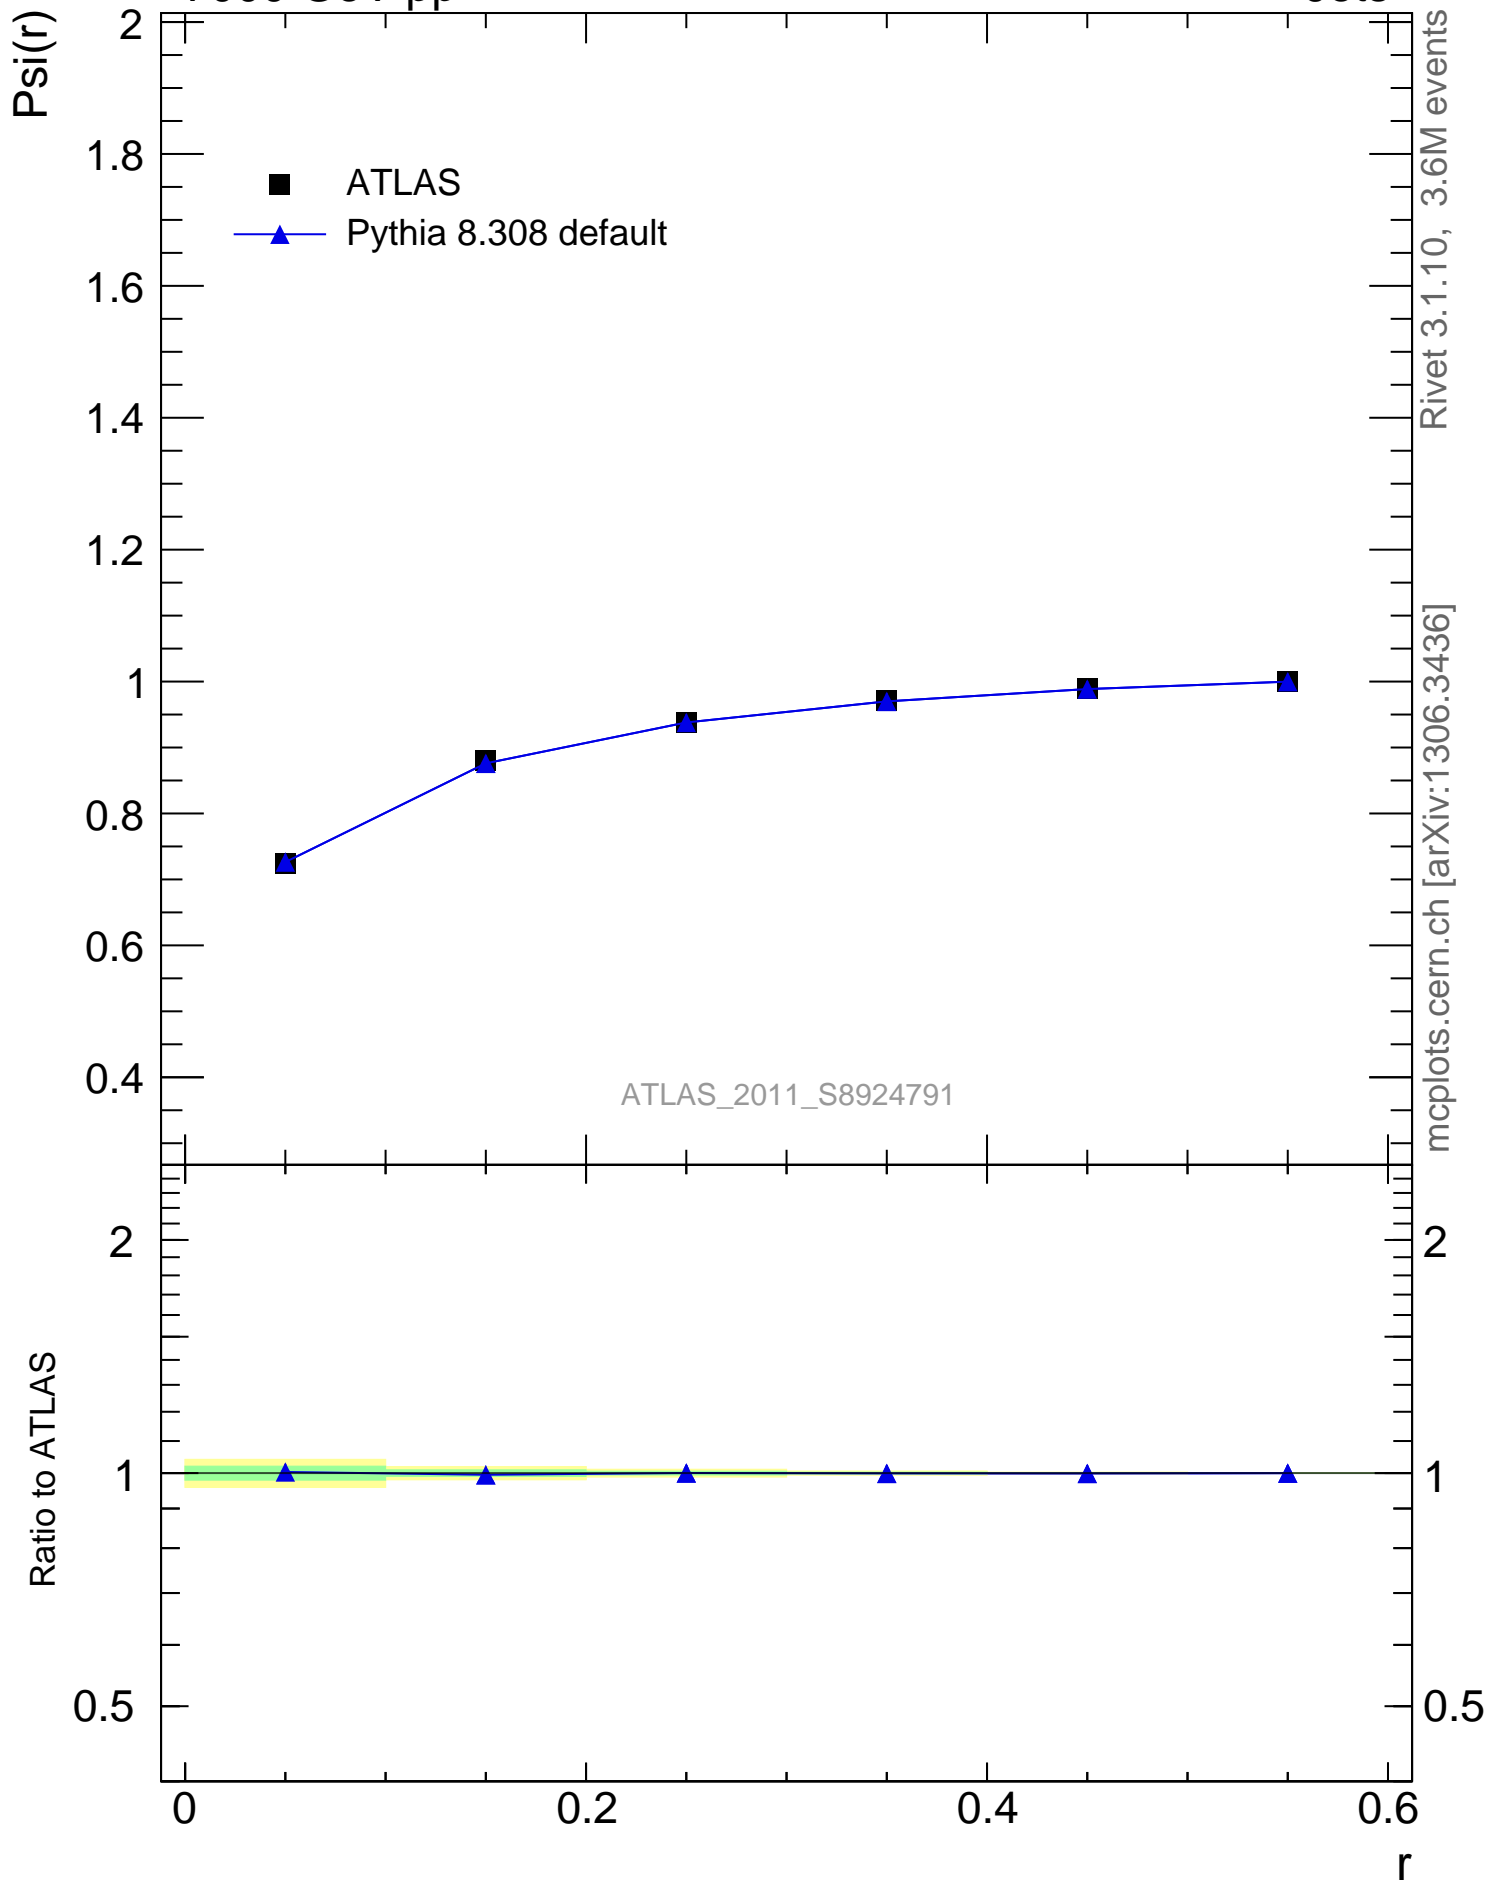

7000 GeV pp

Jets

Rivet 3.1.10, 3.6M events  
mcplots.cern.ch [arXiv:1306.3436]