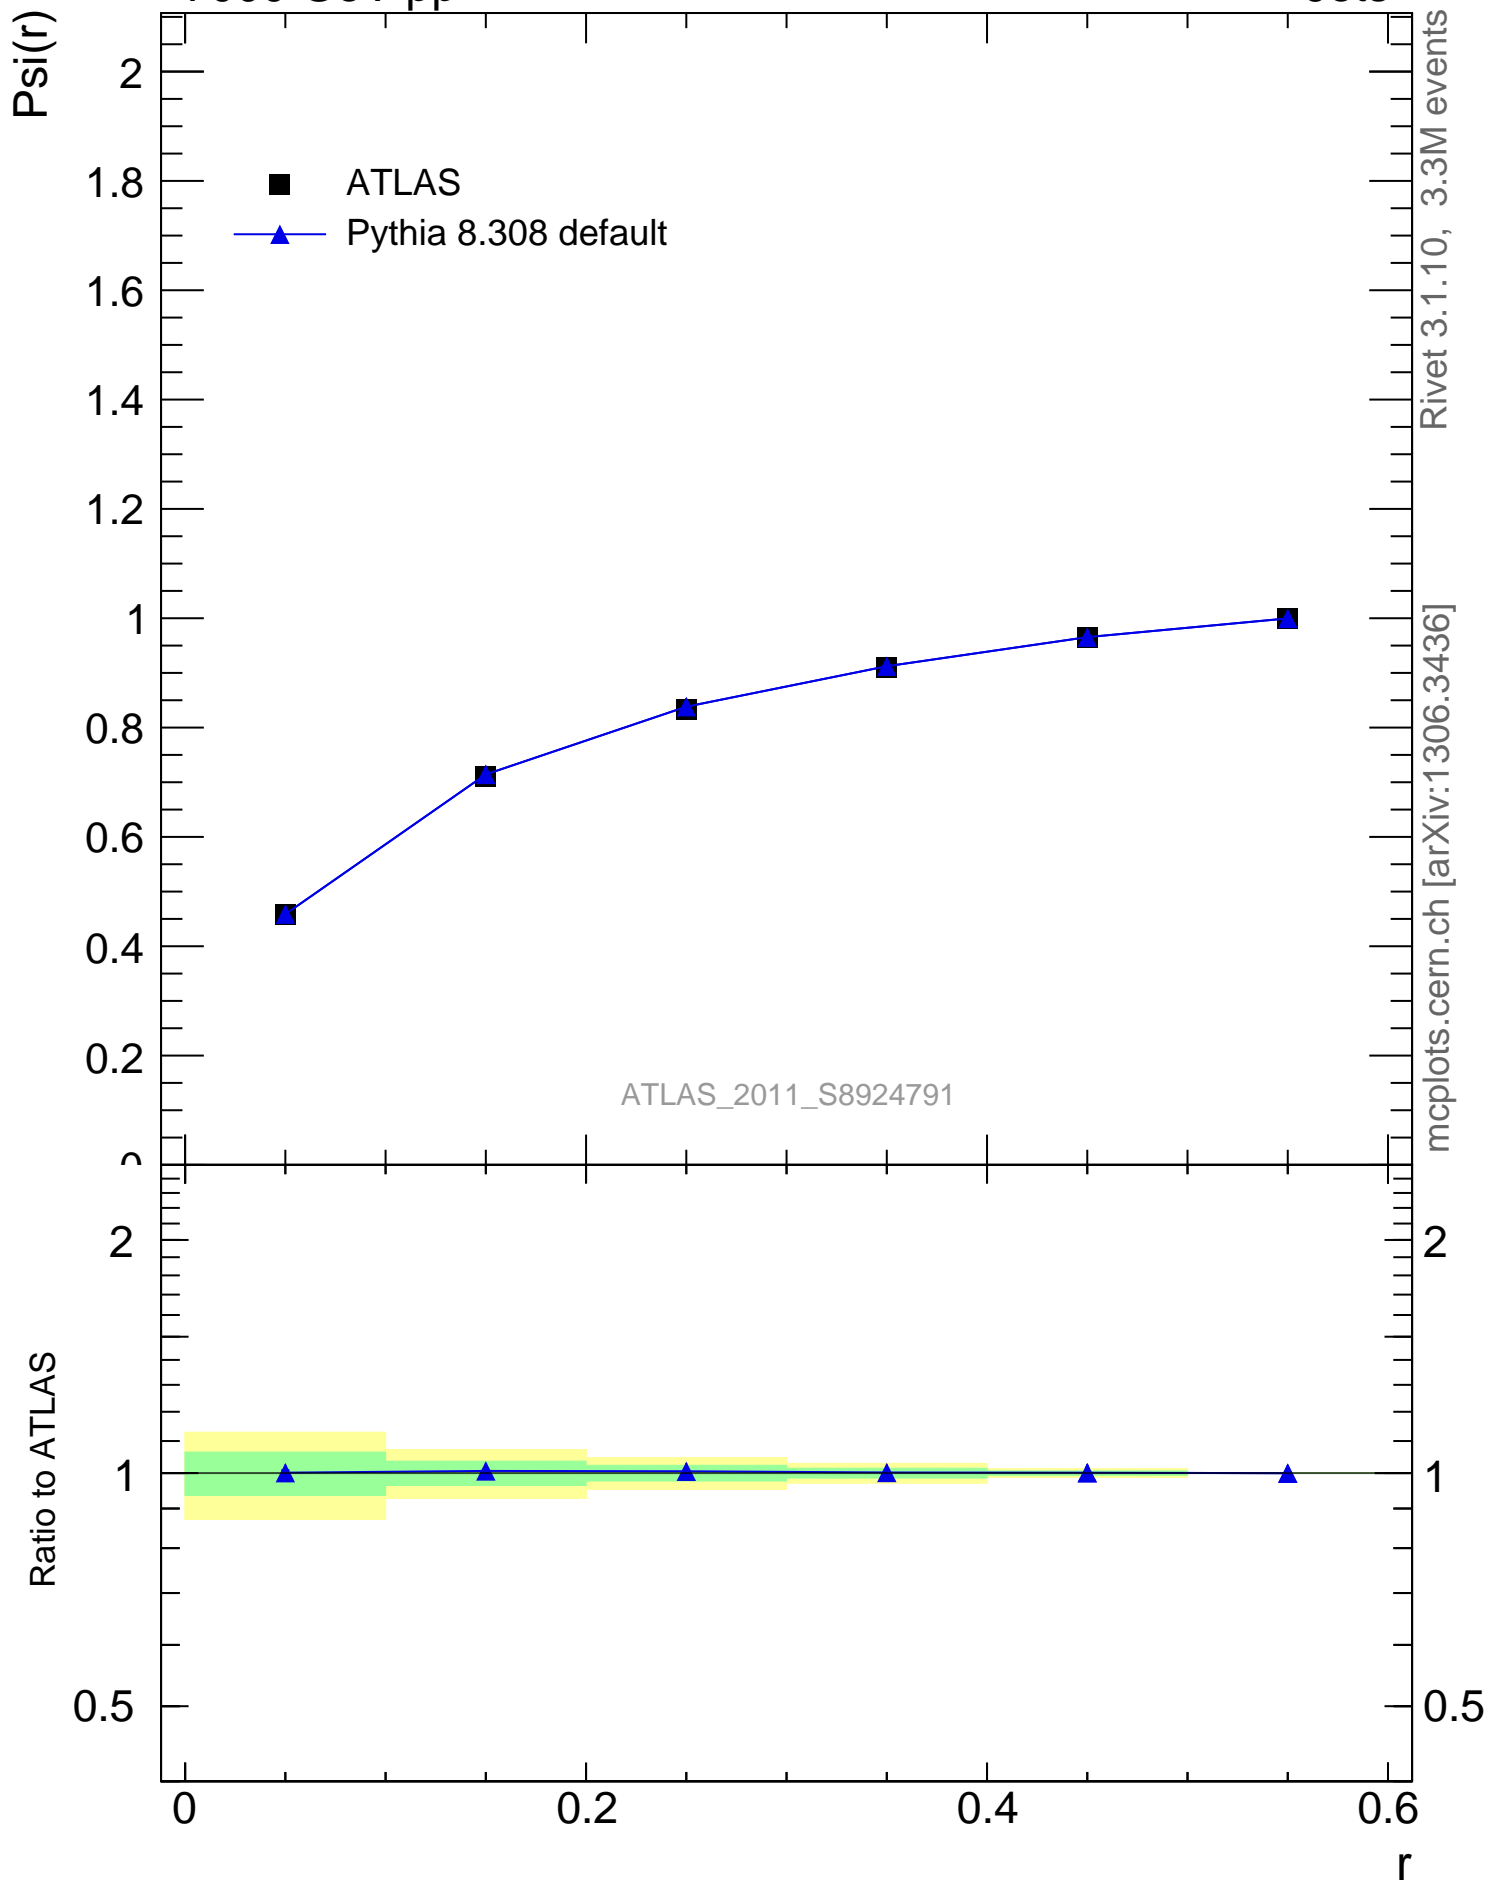

7000 GeV pp

Jets

Rivet 3.1.10, 3.3M events  
mcplots.cern.ch [arXiv:1306.3436]