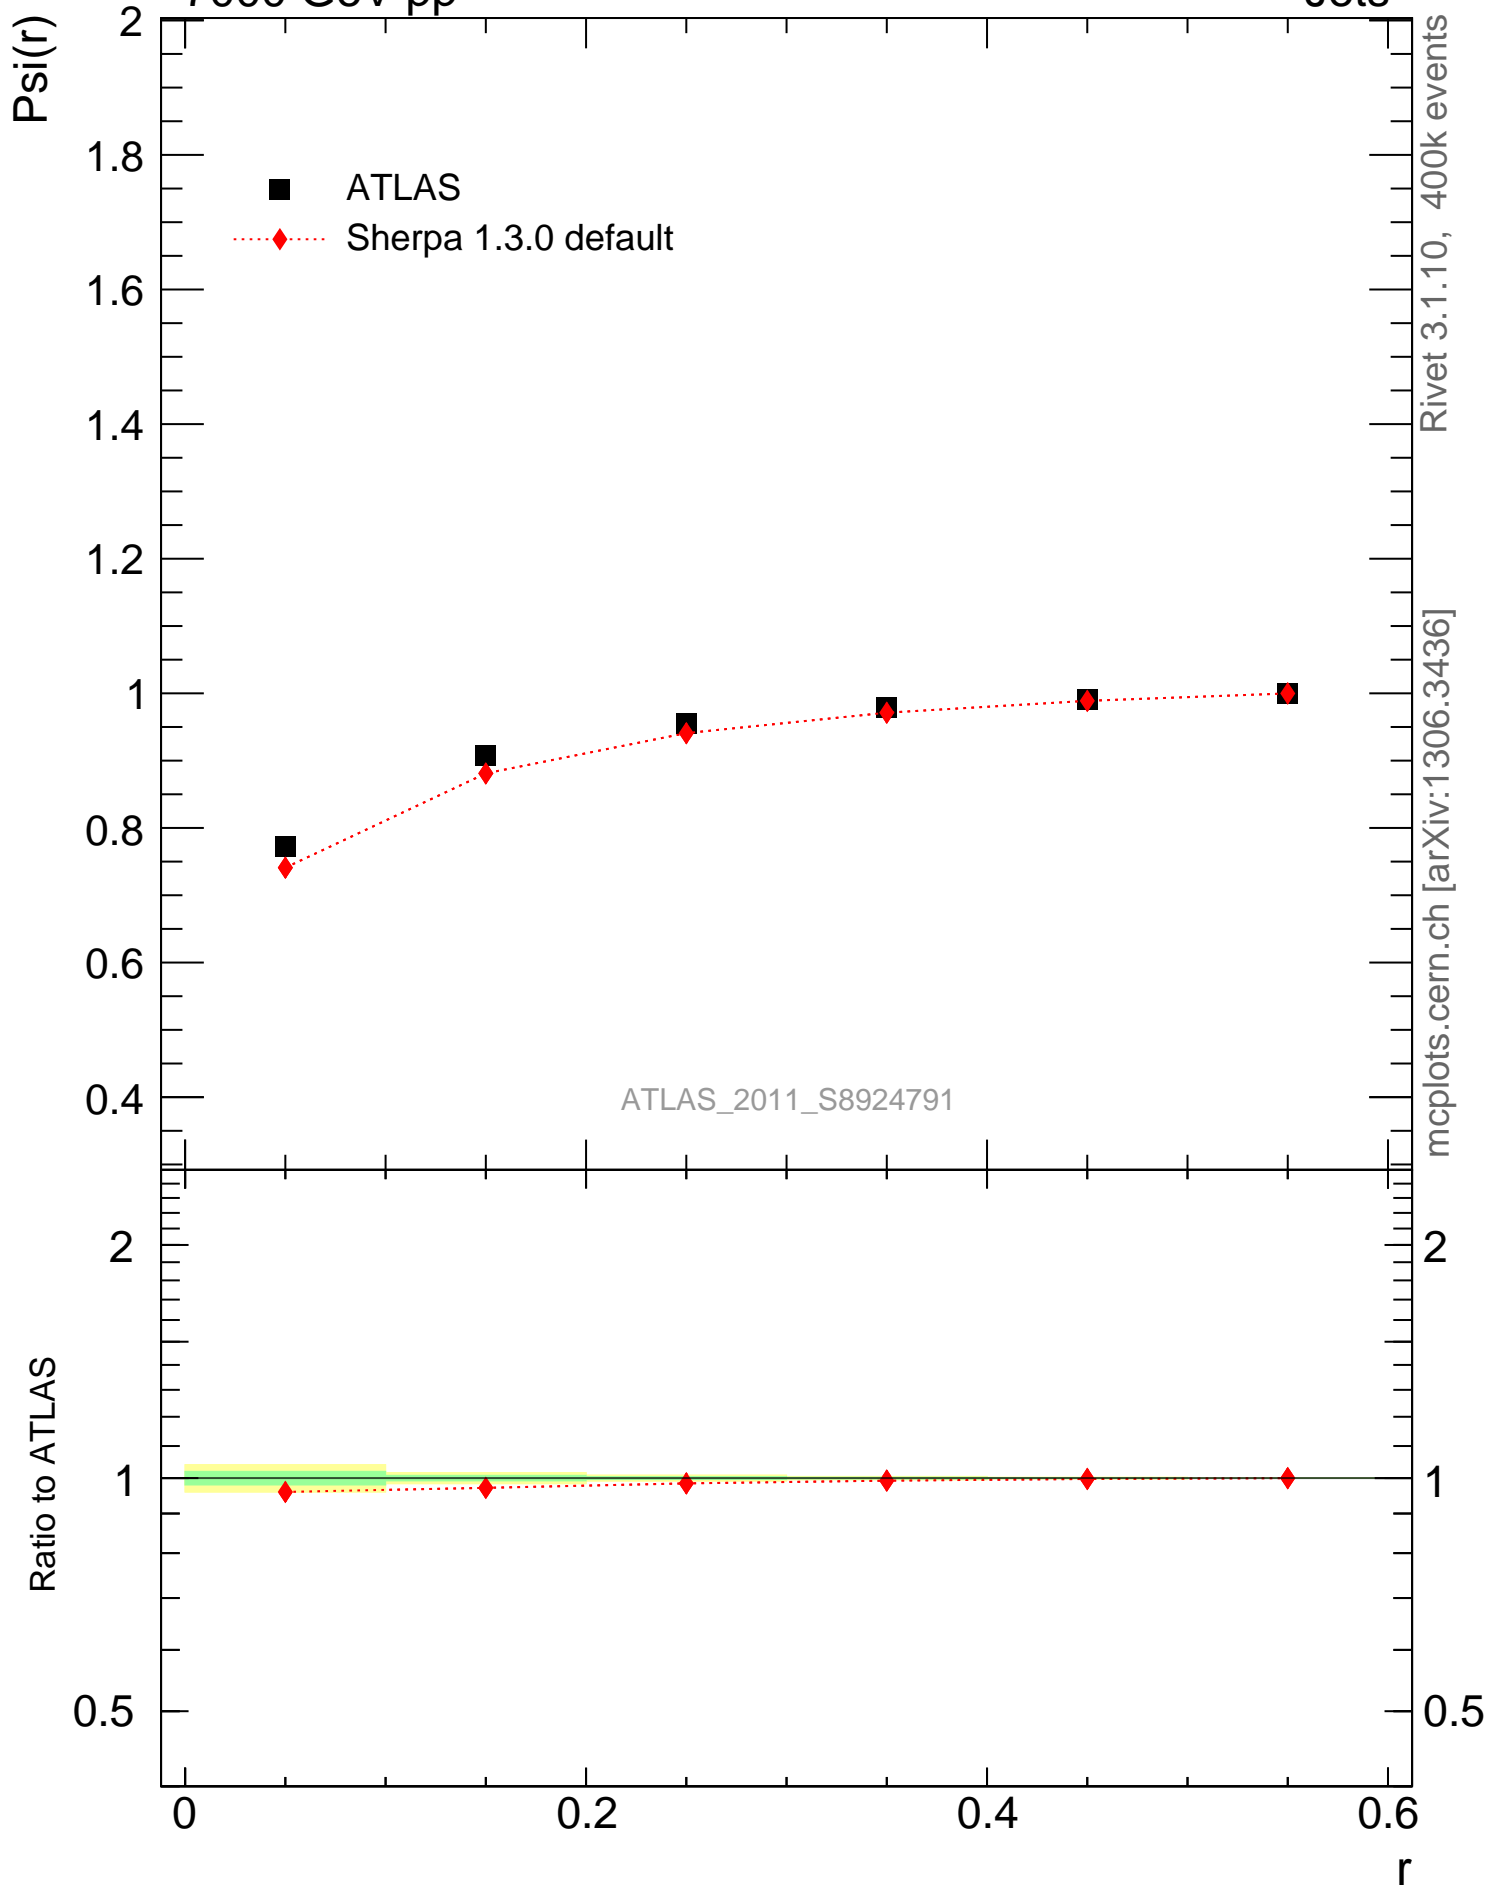

7000 GeV pp

Jets

Rivet 3.1.10, 400k events  
mcplots.cern.ch [arXiv:1306.3436]

ATLAS\_2011\_S8924791