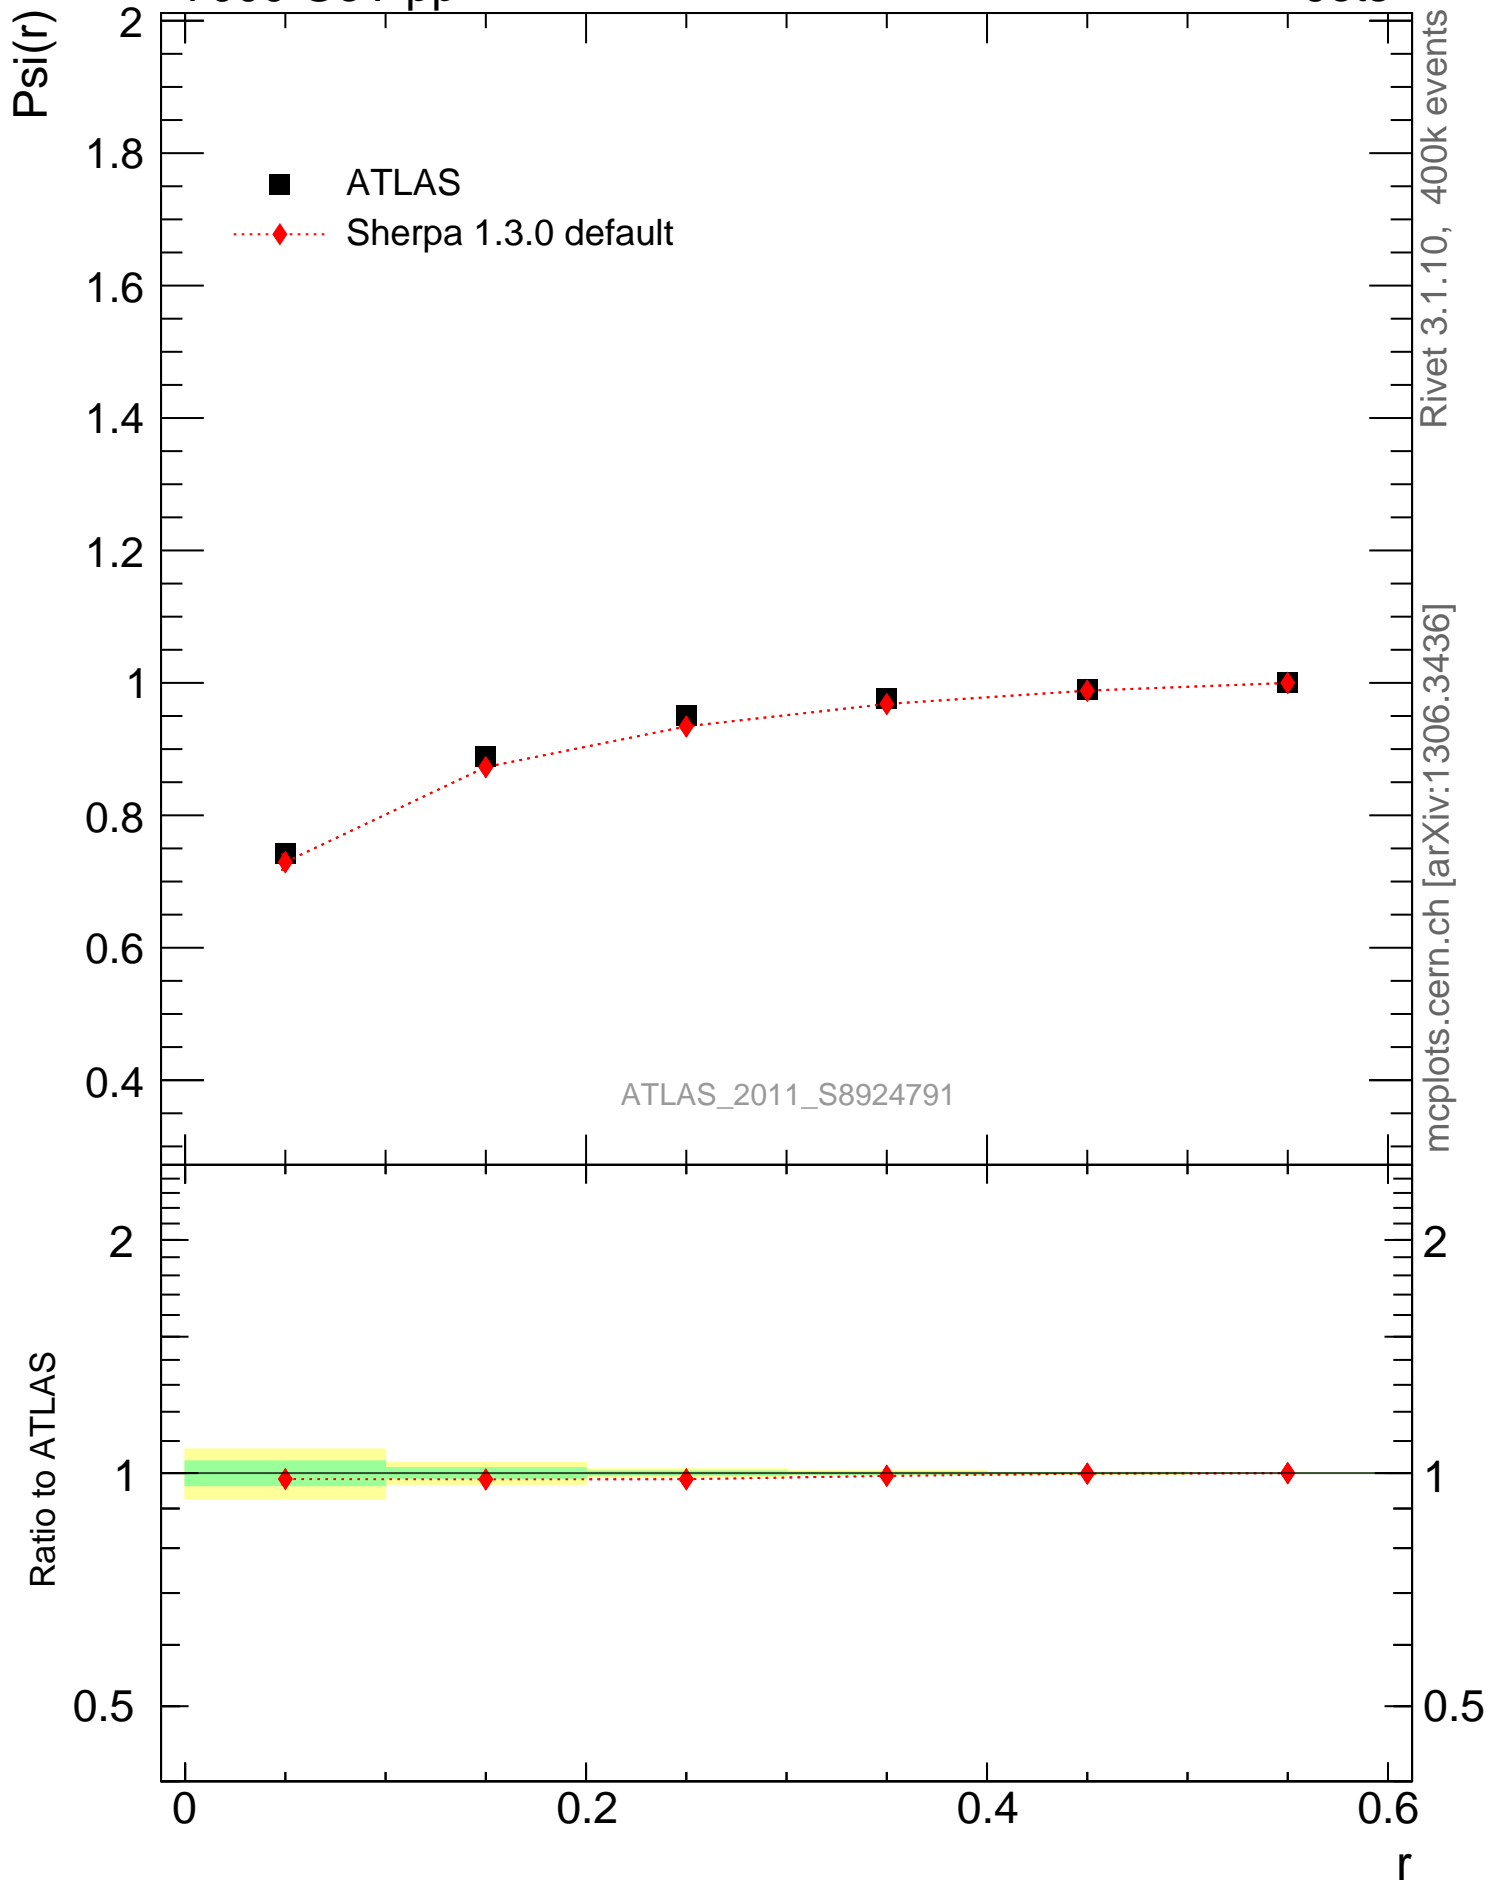

7000 GeV pp

Jets

Rivet 3.1.10, 400k events  
mcplots.cern.ch [arXiv:1306.3436]