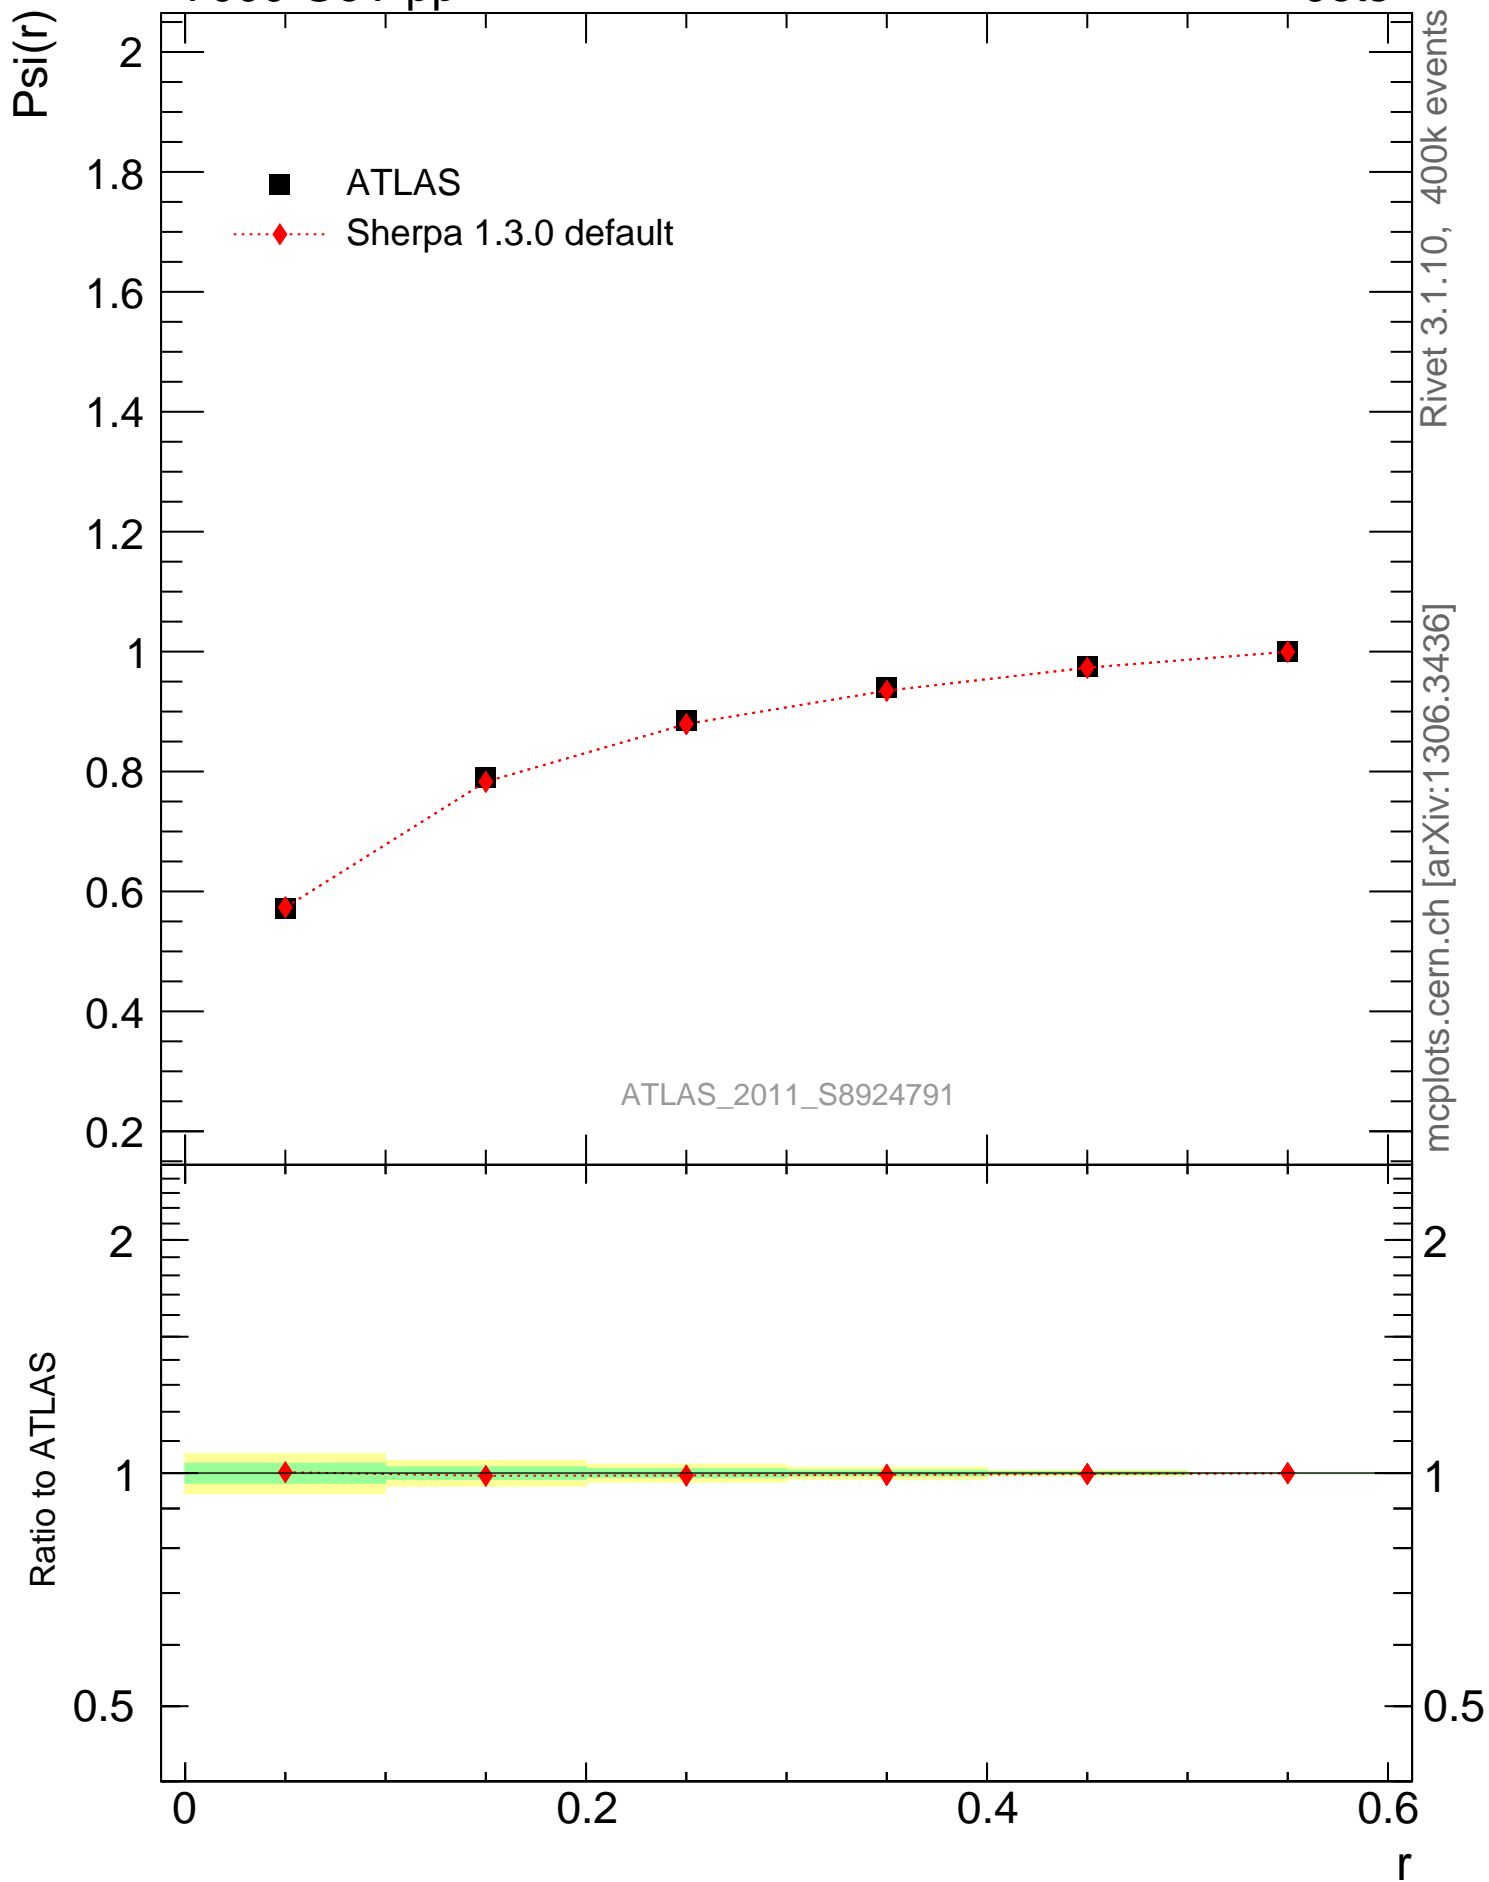

7000 GeV pp

Jets

Rivet 3.1.10, 400k events

mcplots.cern.ch [arXiv:1306.3436]

ATLAS\_2011\_S8924791