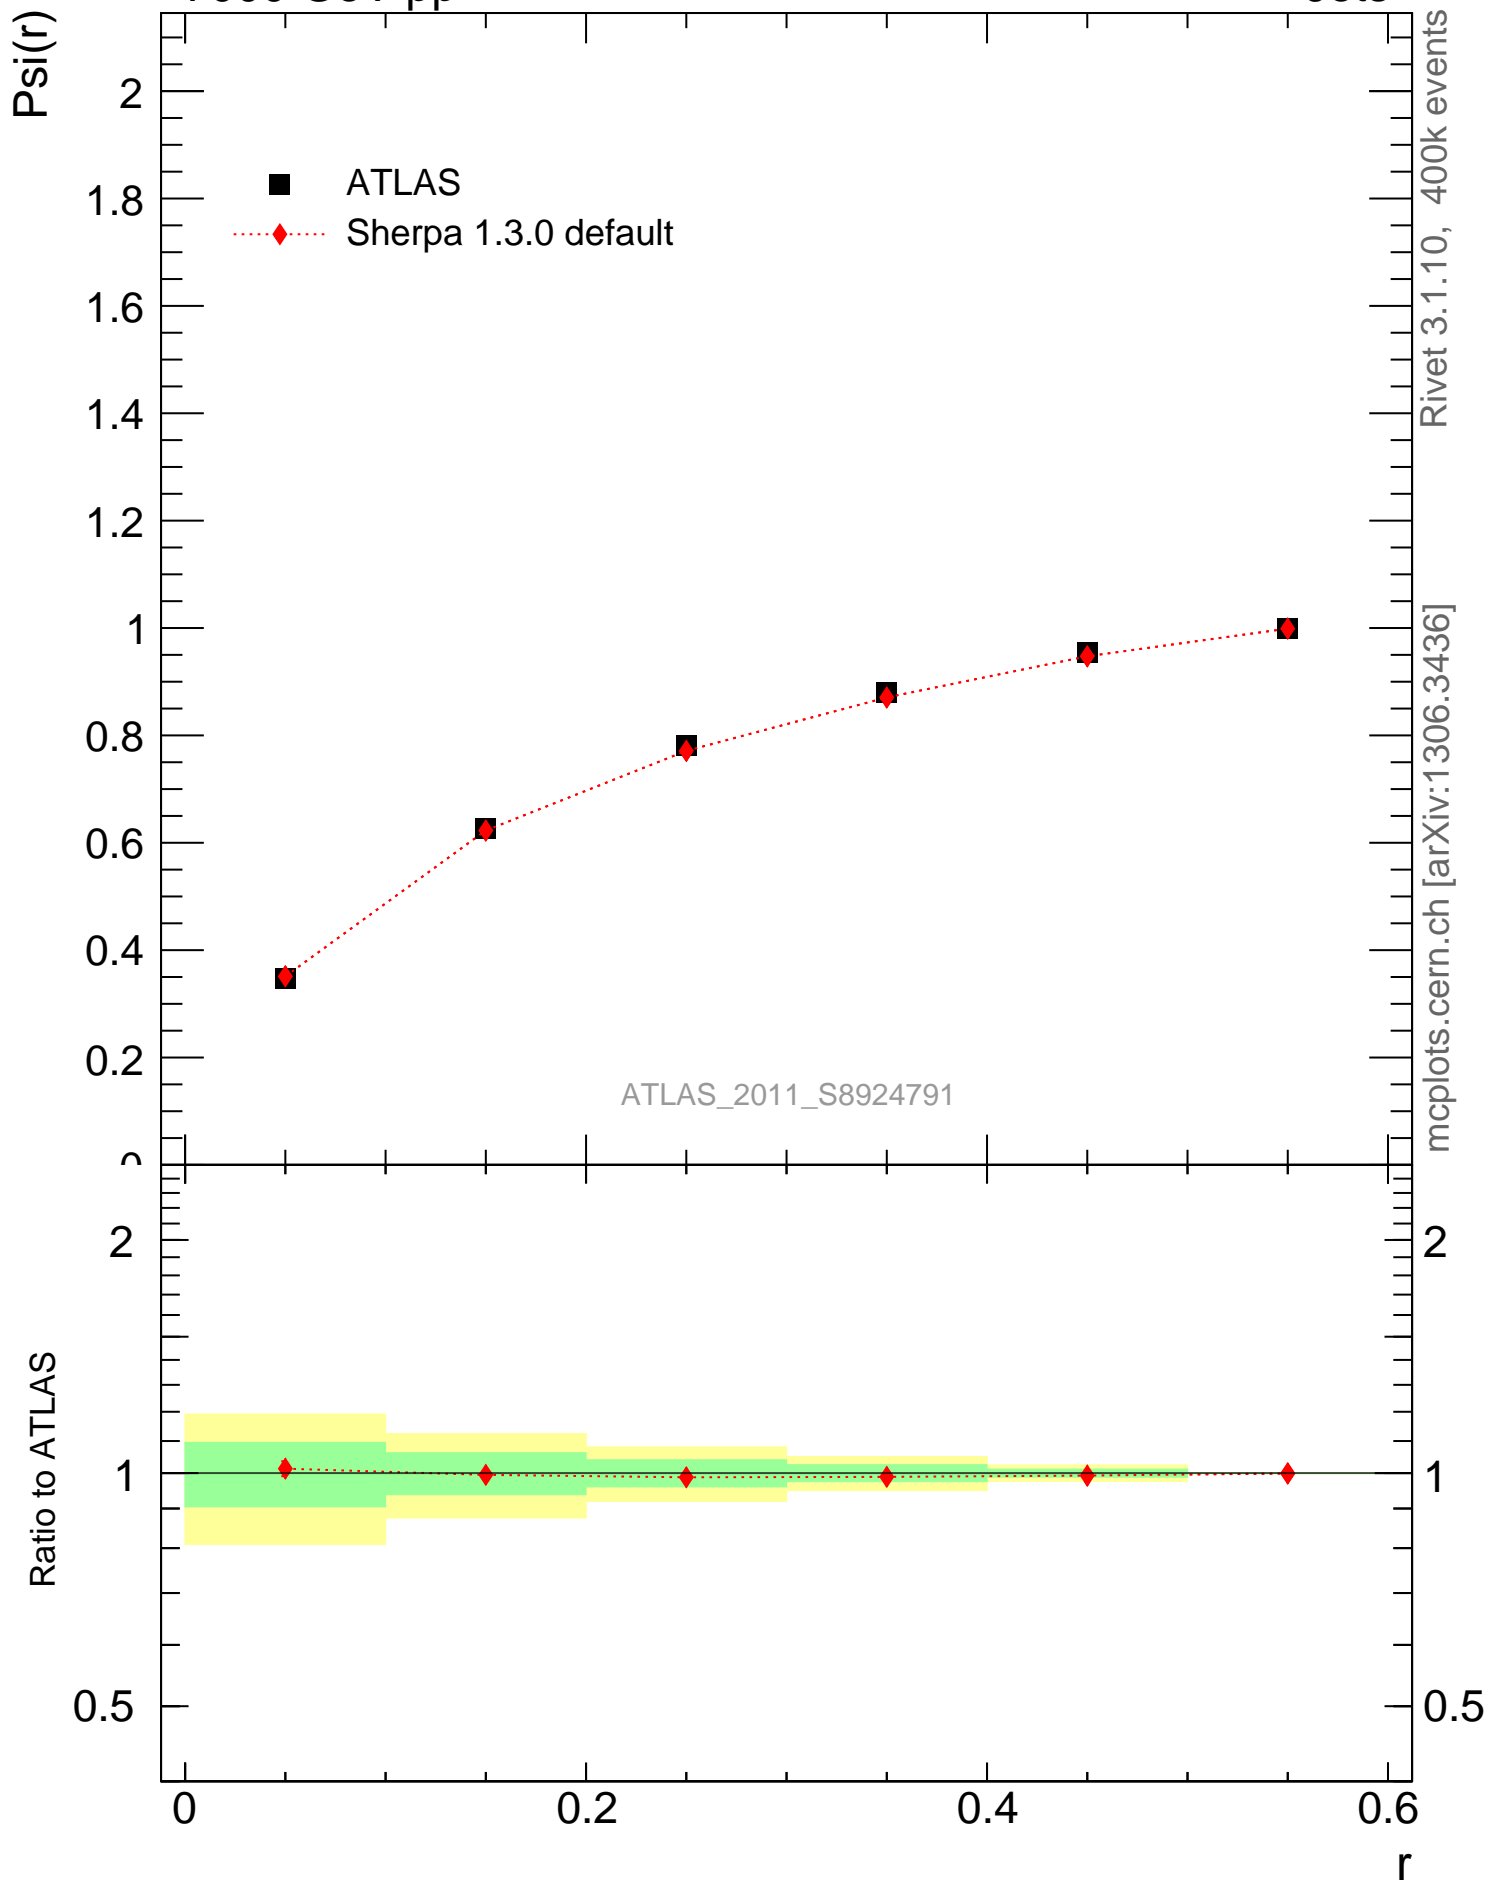

7000 GeV pp

Jets

Rivet 3.1.10, 400k events
mcplots.cern.ch [arXiv:1306.3436]