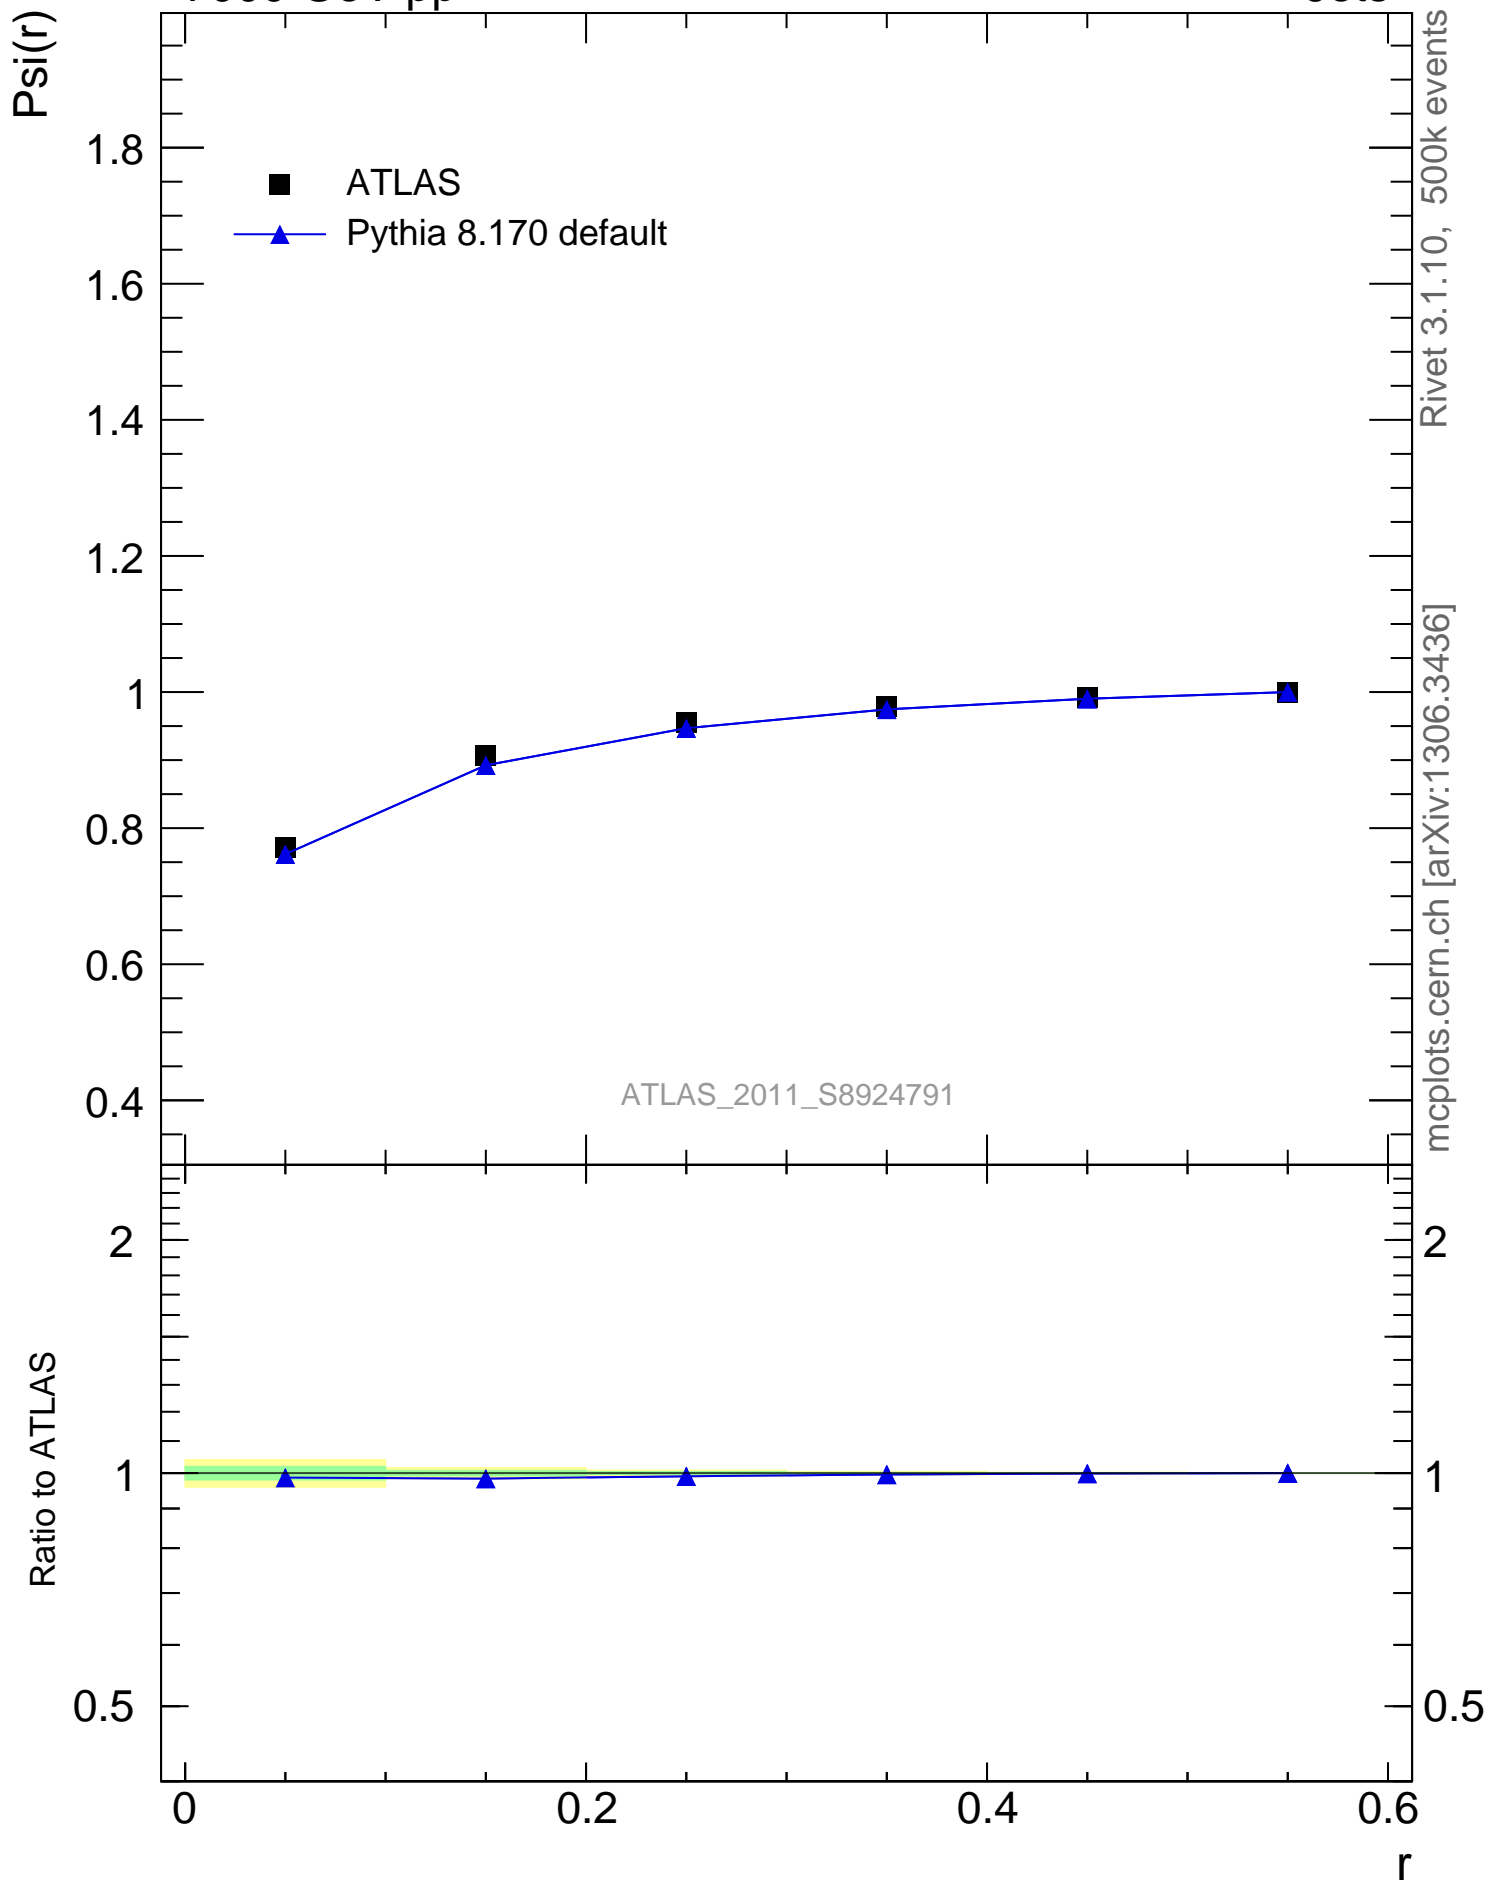

7000 GeV pp

Jets

Rivet 3.1.10, 500k events
mcplots.cern.ch [arXiv:1306.3436]