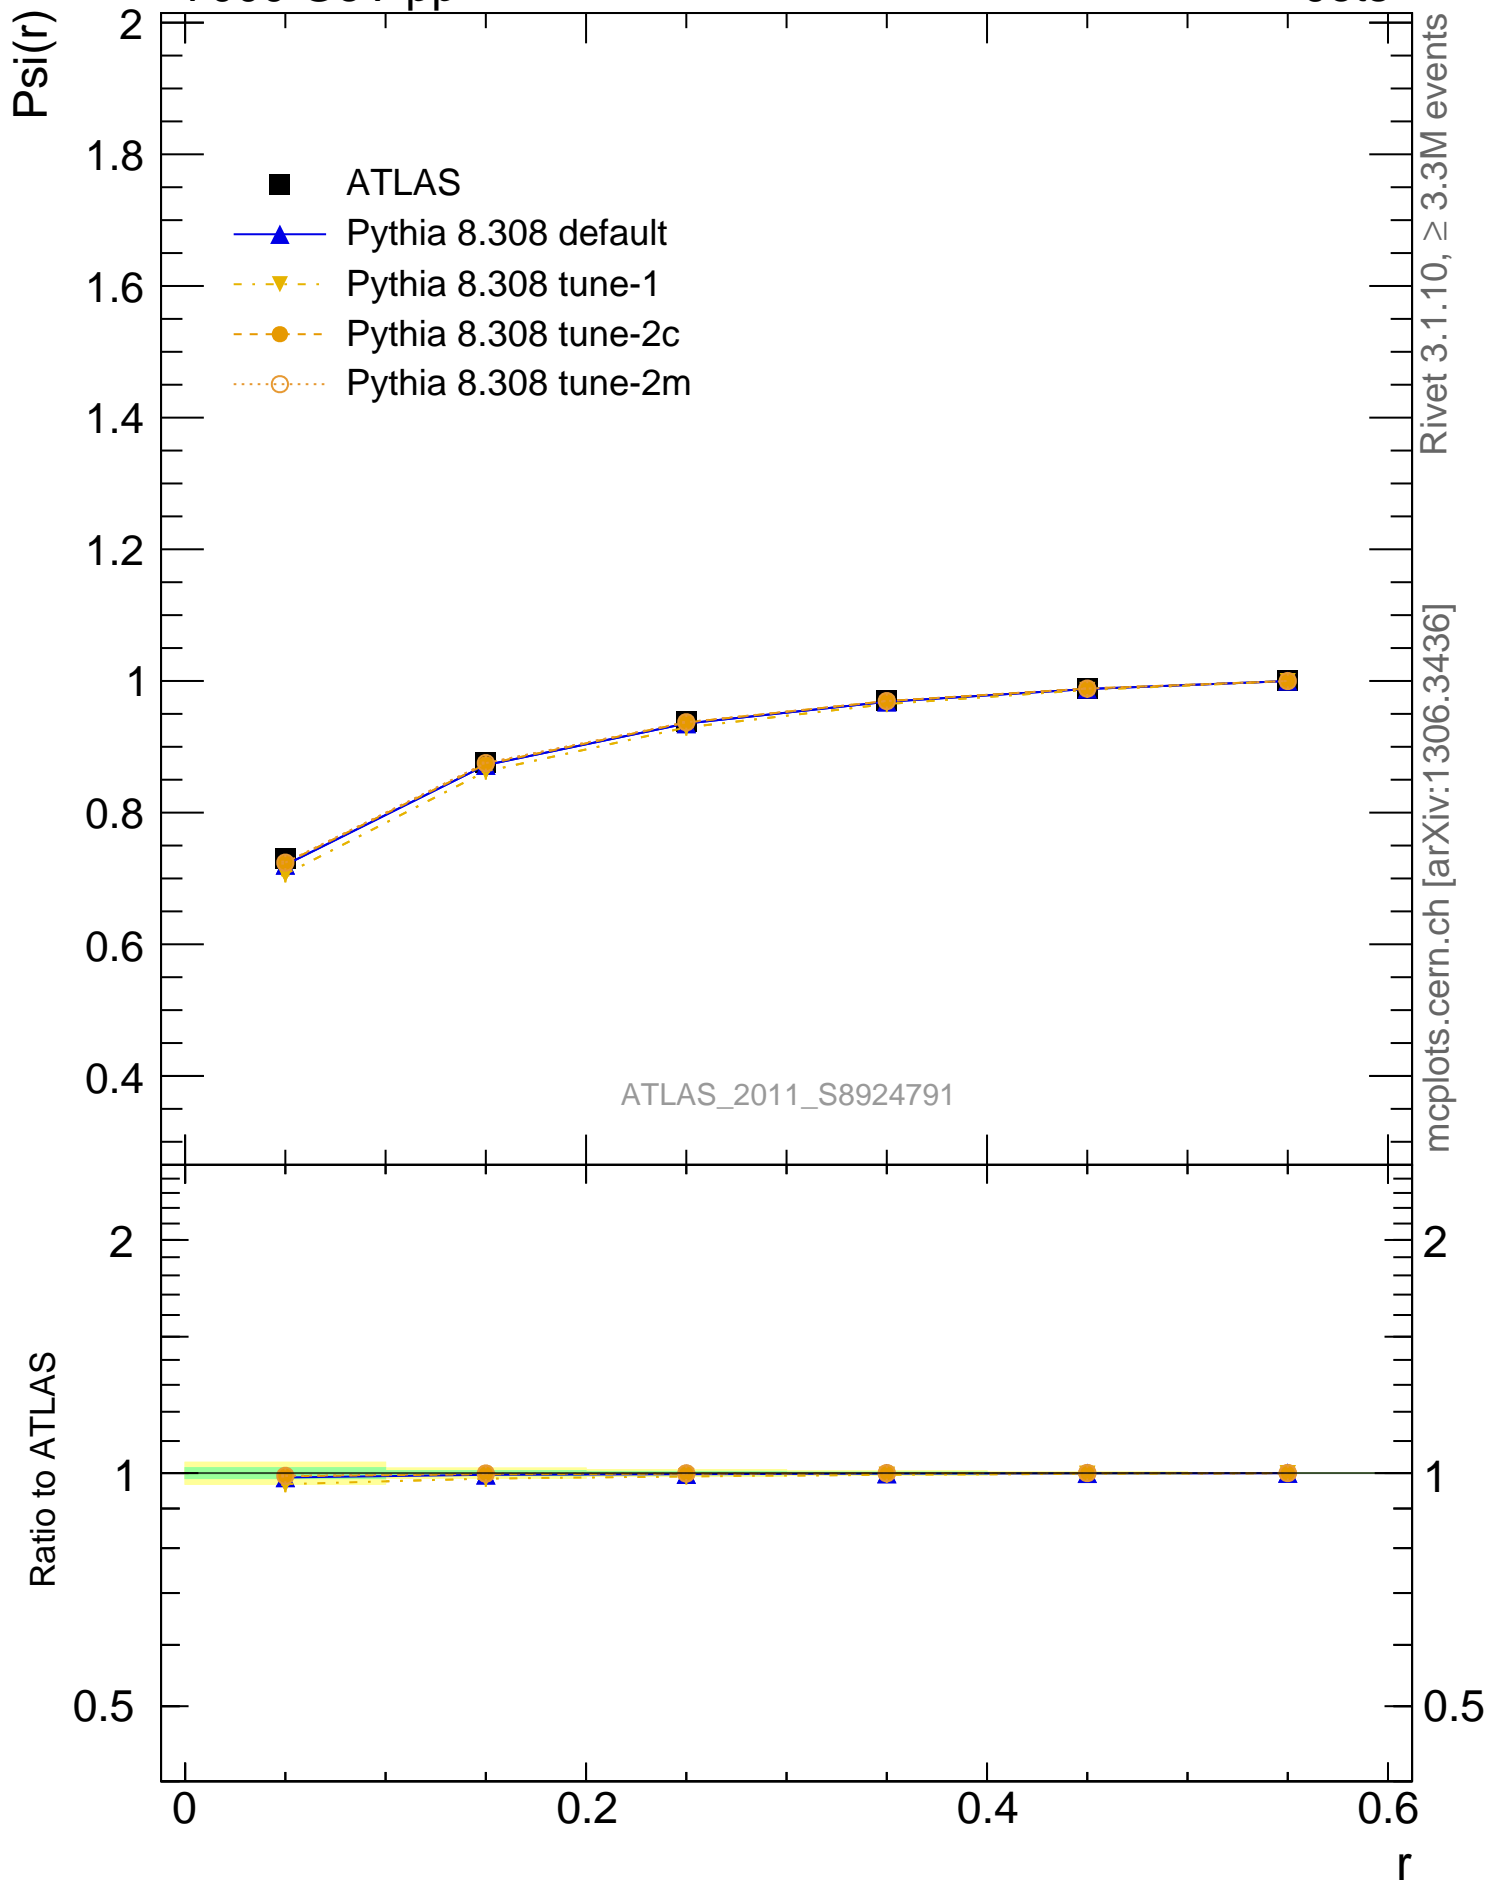

7000 GeV pp

Jets

Rivet 3.1.10, $\geq 3.3M$ events
mcplots.cern.ch [arXiv:1306.3436]