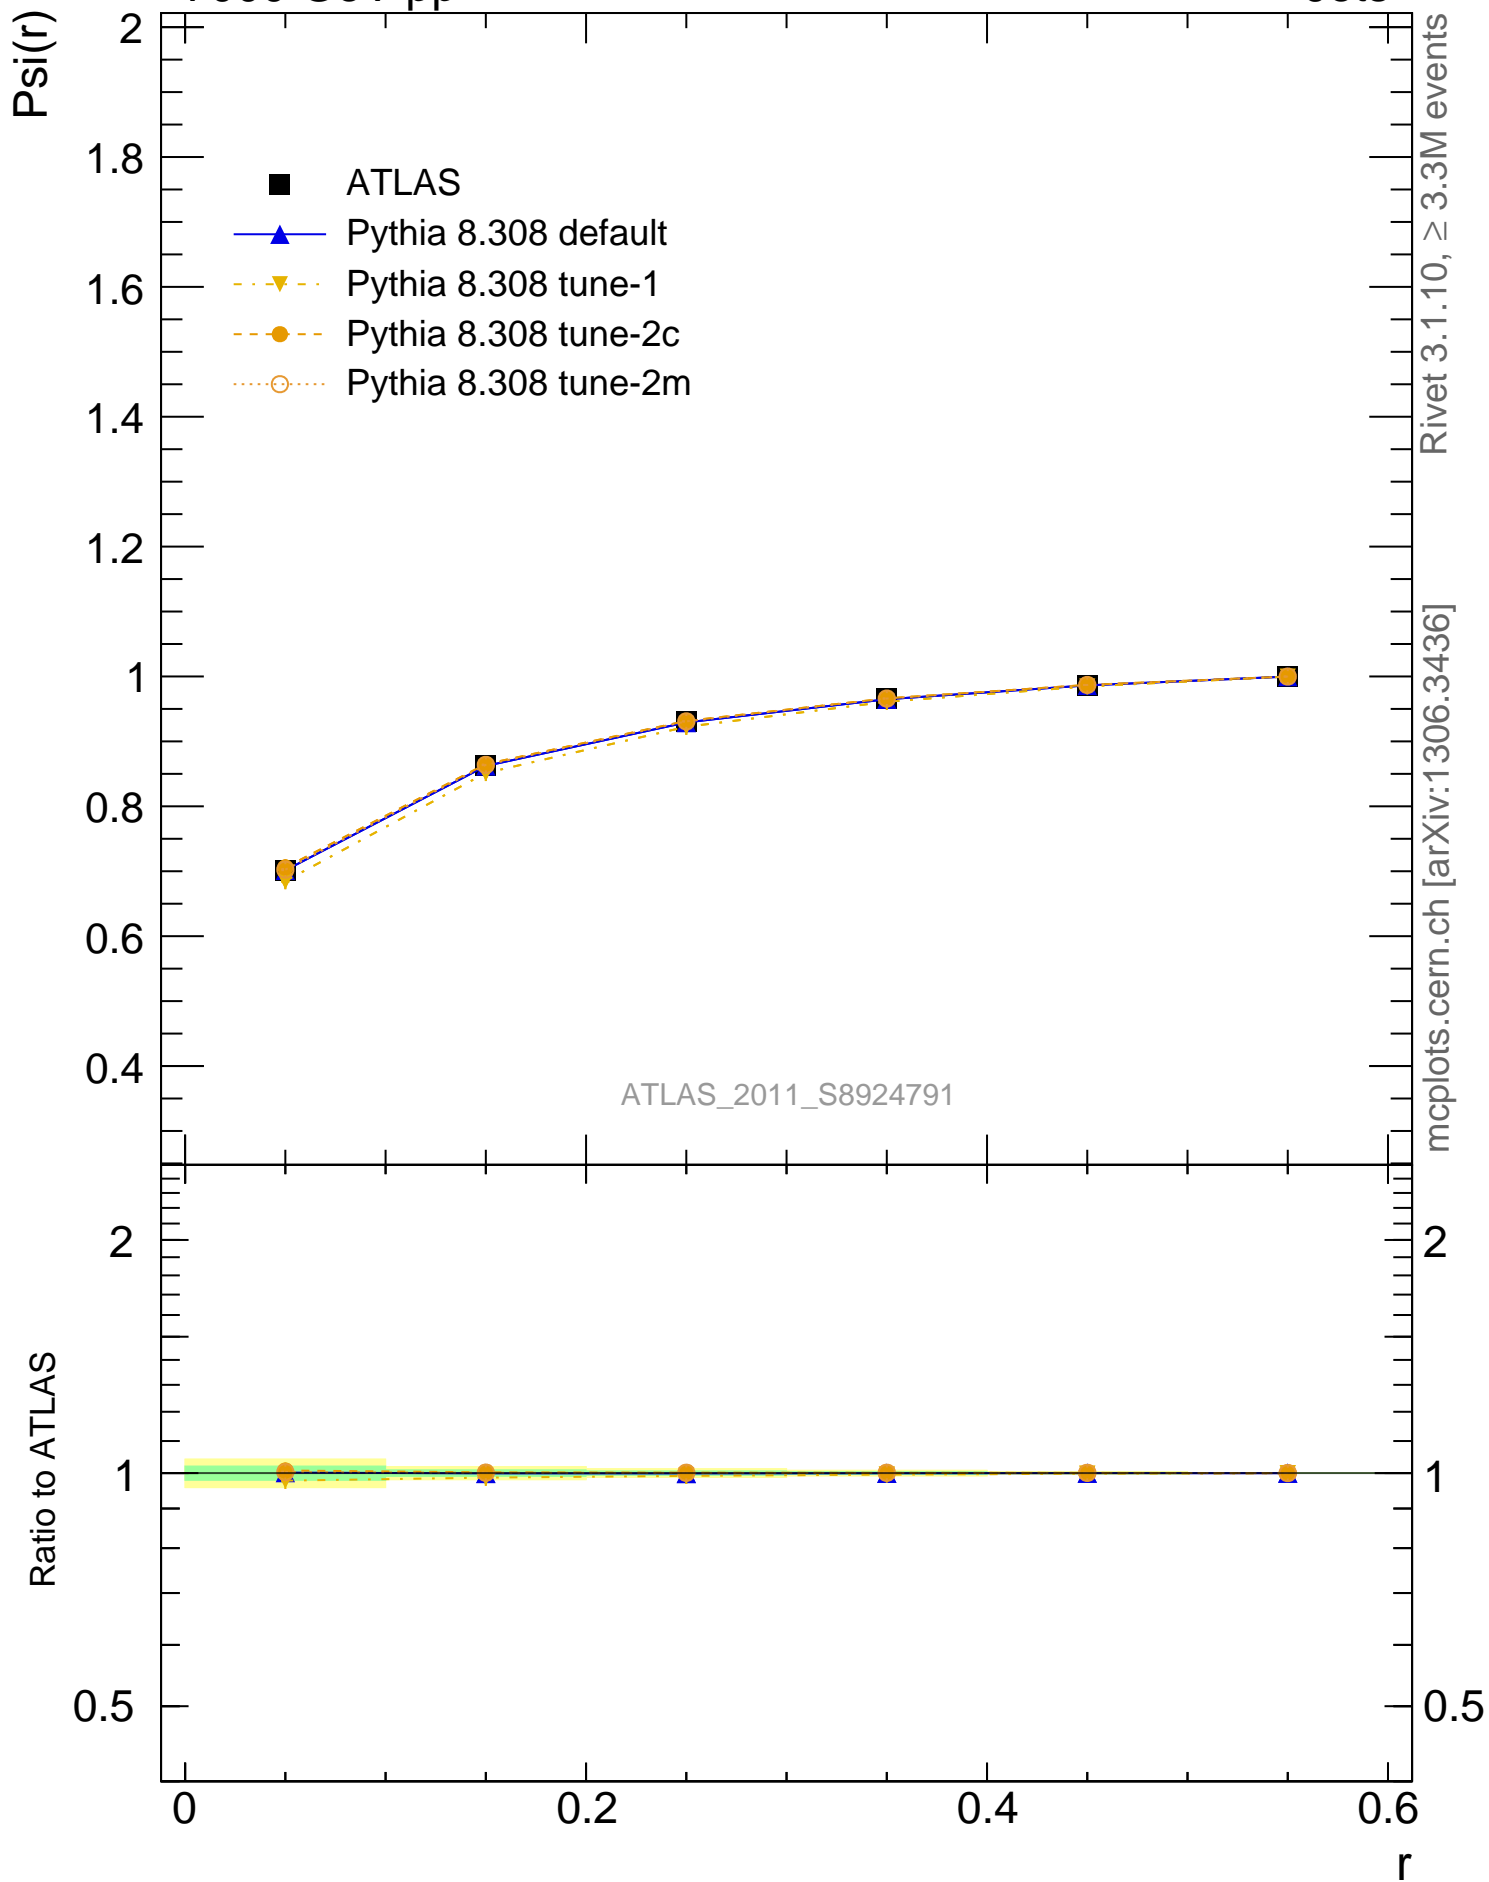

7000 GeV pp

Jets

Rivet 3.1.10,  $\geq 3.3M$  events  
mcplots.cern.ch [arXiv:1306.3436]

ATLAS\_2011\_S8924791