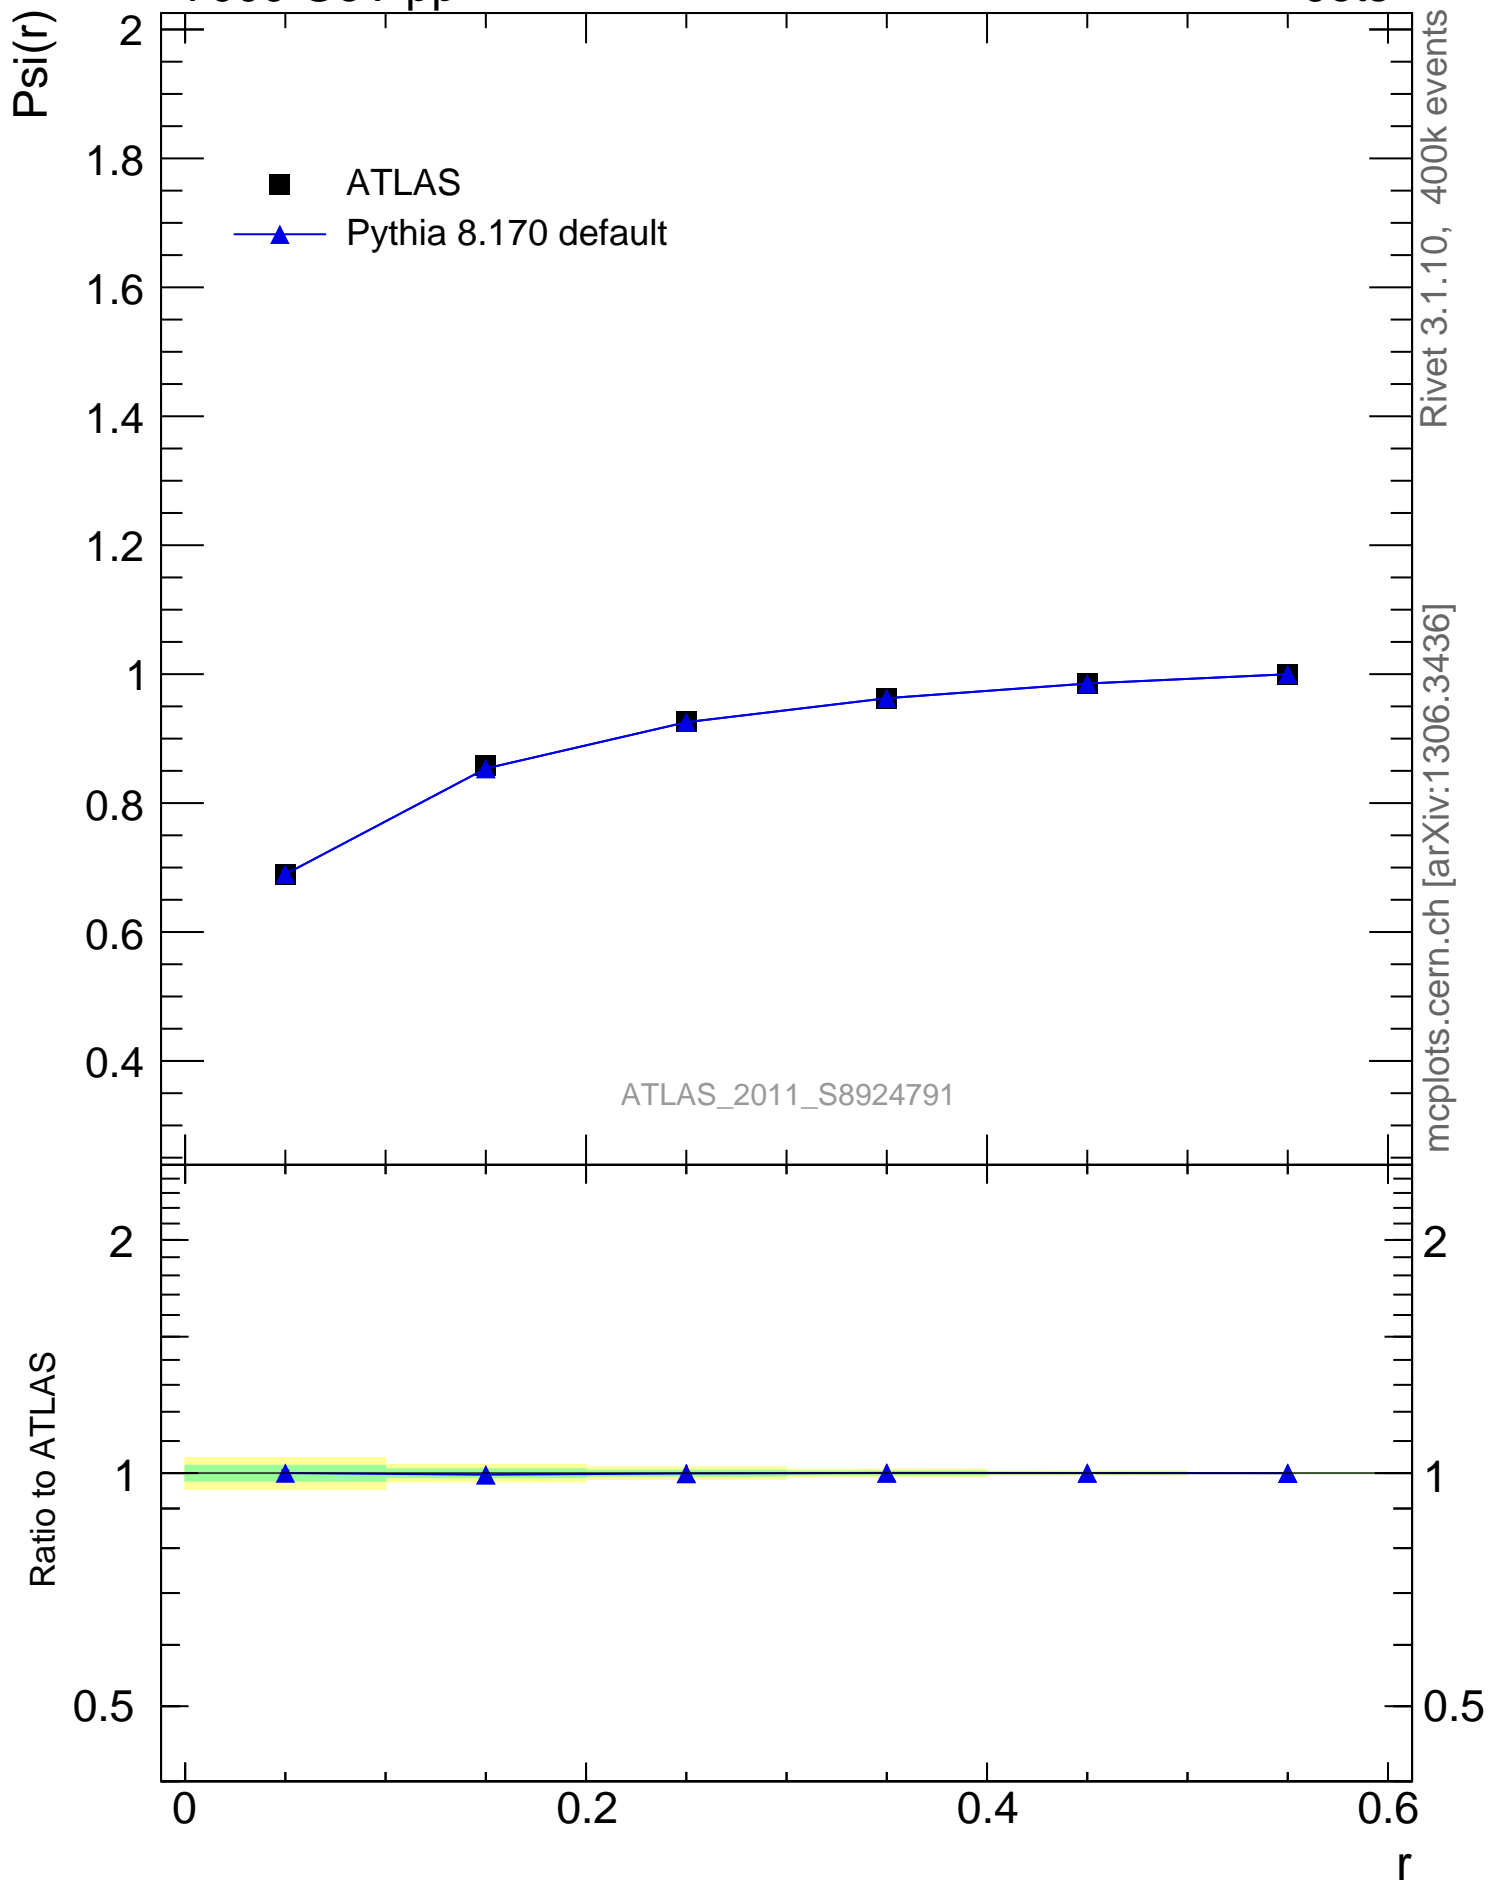

7000 GeV pp

Jets

Rivet 3.1.10, 400k events  
mcplots.cern.ch [arXiv:1306.3436]

ATLAS\_2011\_S8924791