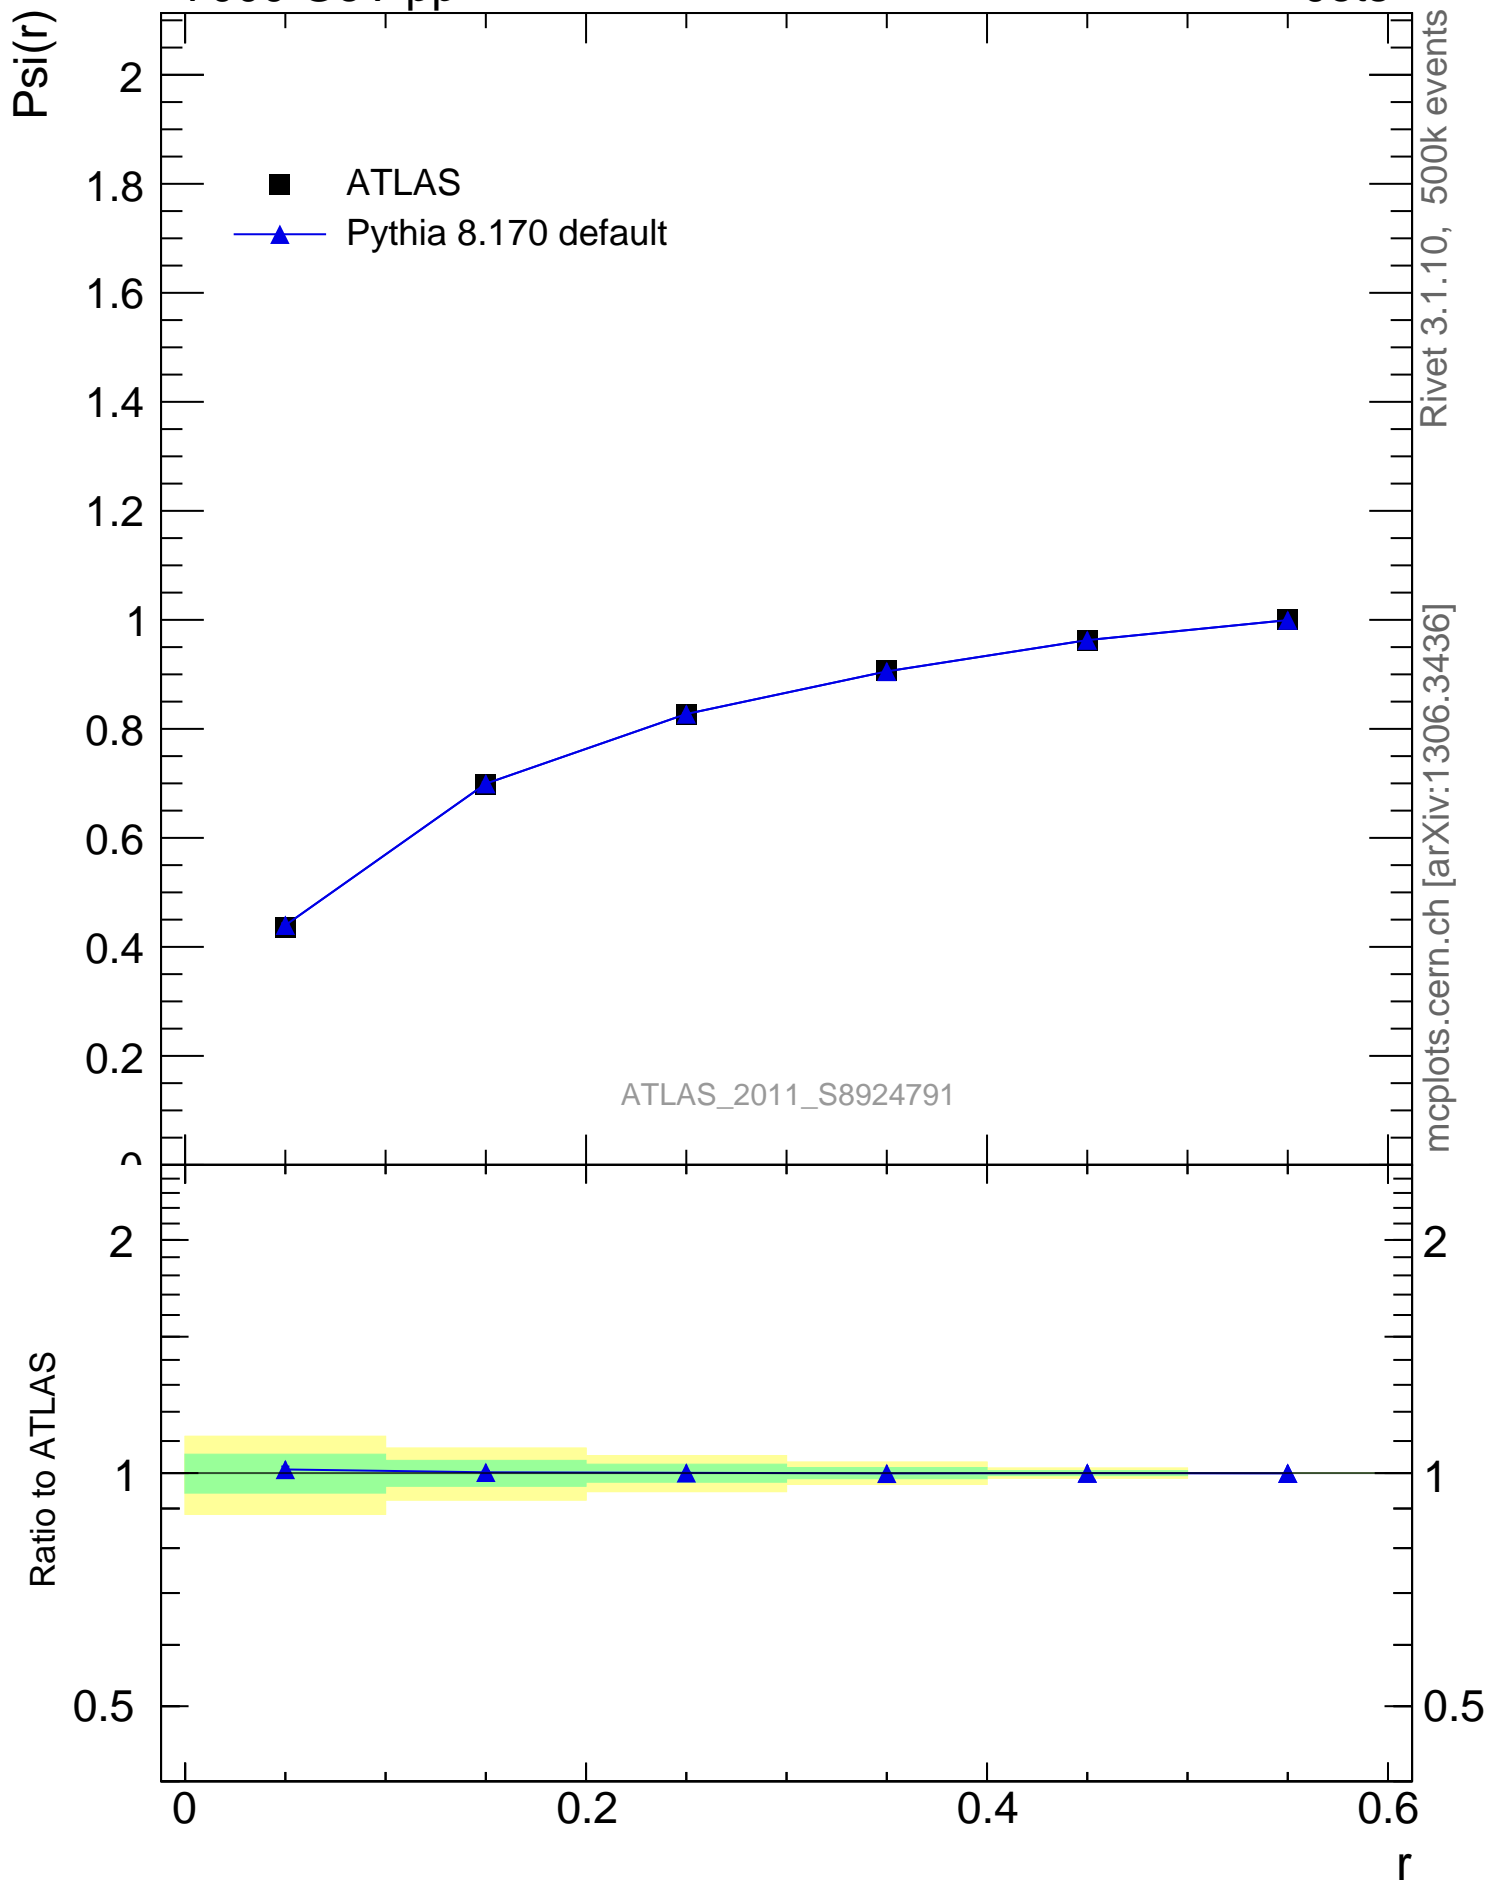

7000 GeV pp

Jets

Rivet 3.1.10, 500k events
mcplots.cern.ch [arXiv:1306.3436]