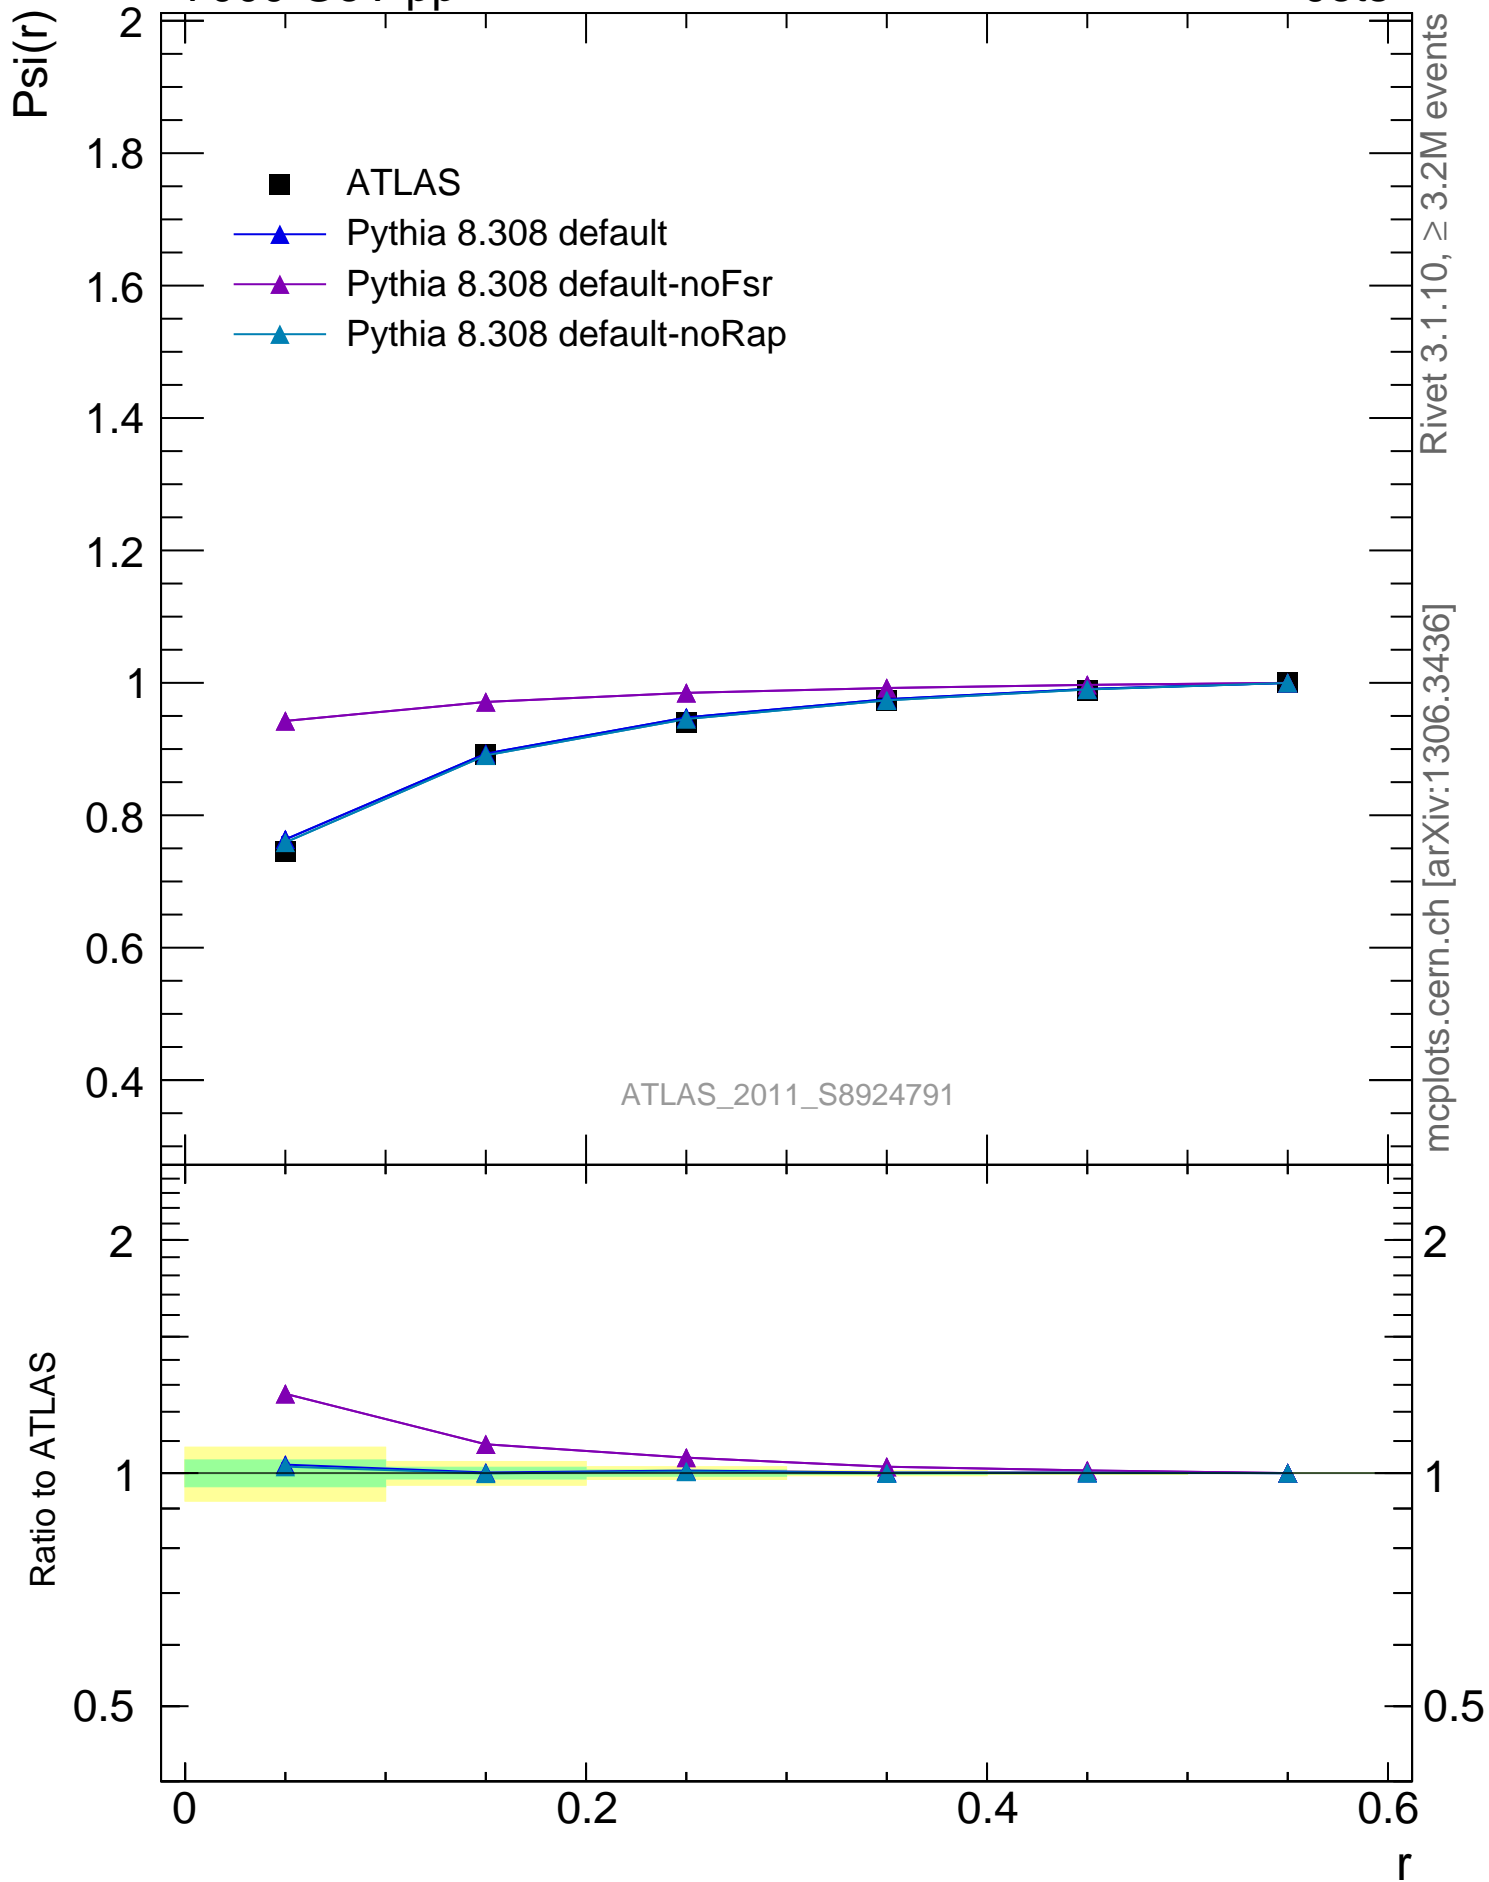

7000 GeV pp

Jets

ATLAS\_2011\_S8924791

mcplots.cern.ch [arXiv:1306.3436]

Rivet 3.1.10,  $\geq 3.2M$  events