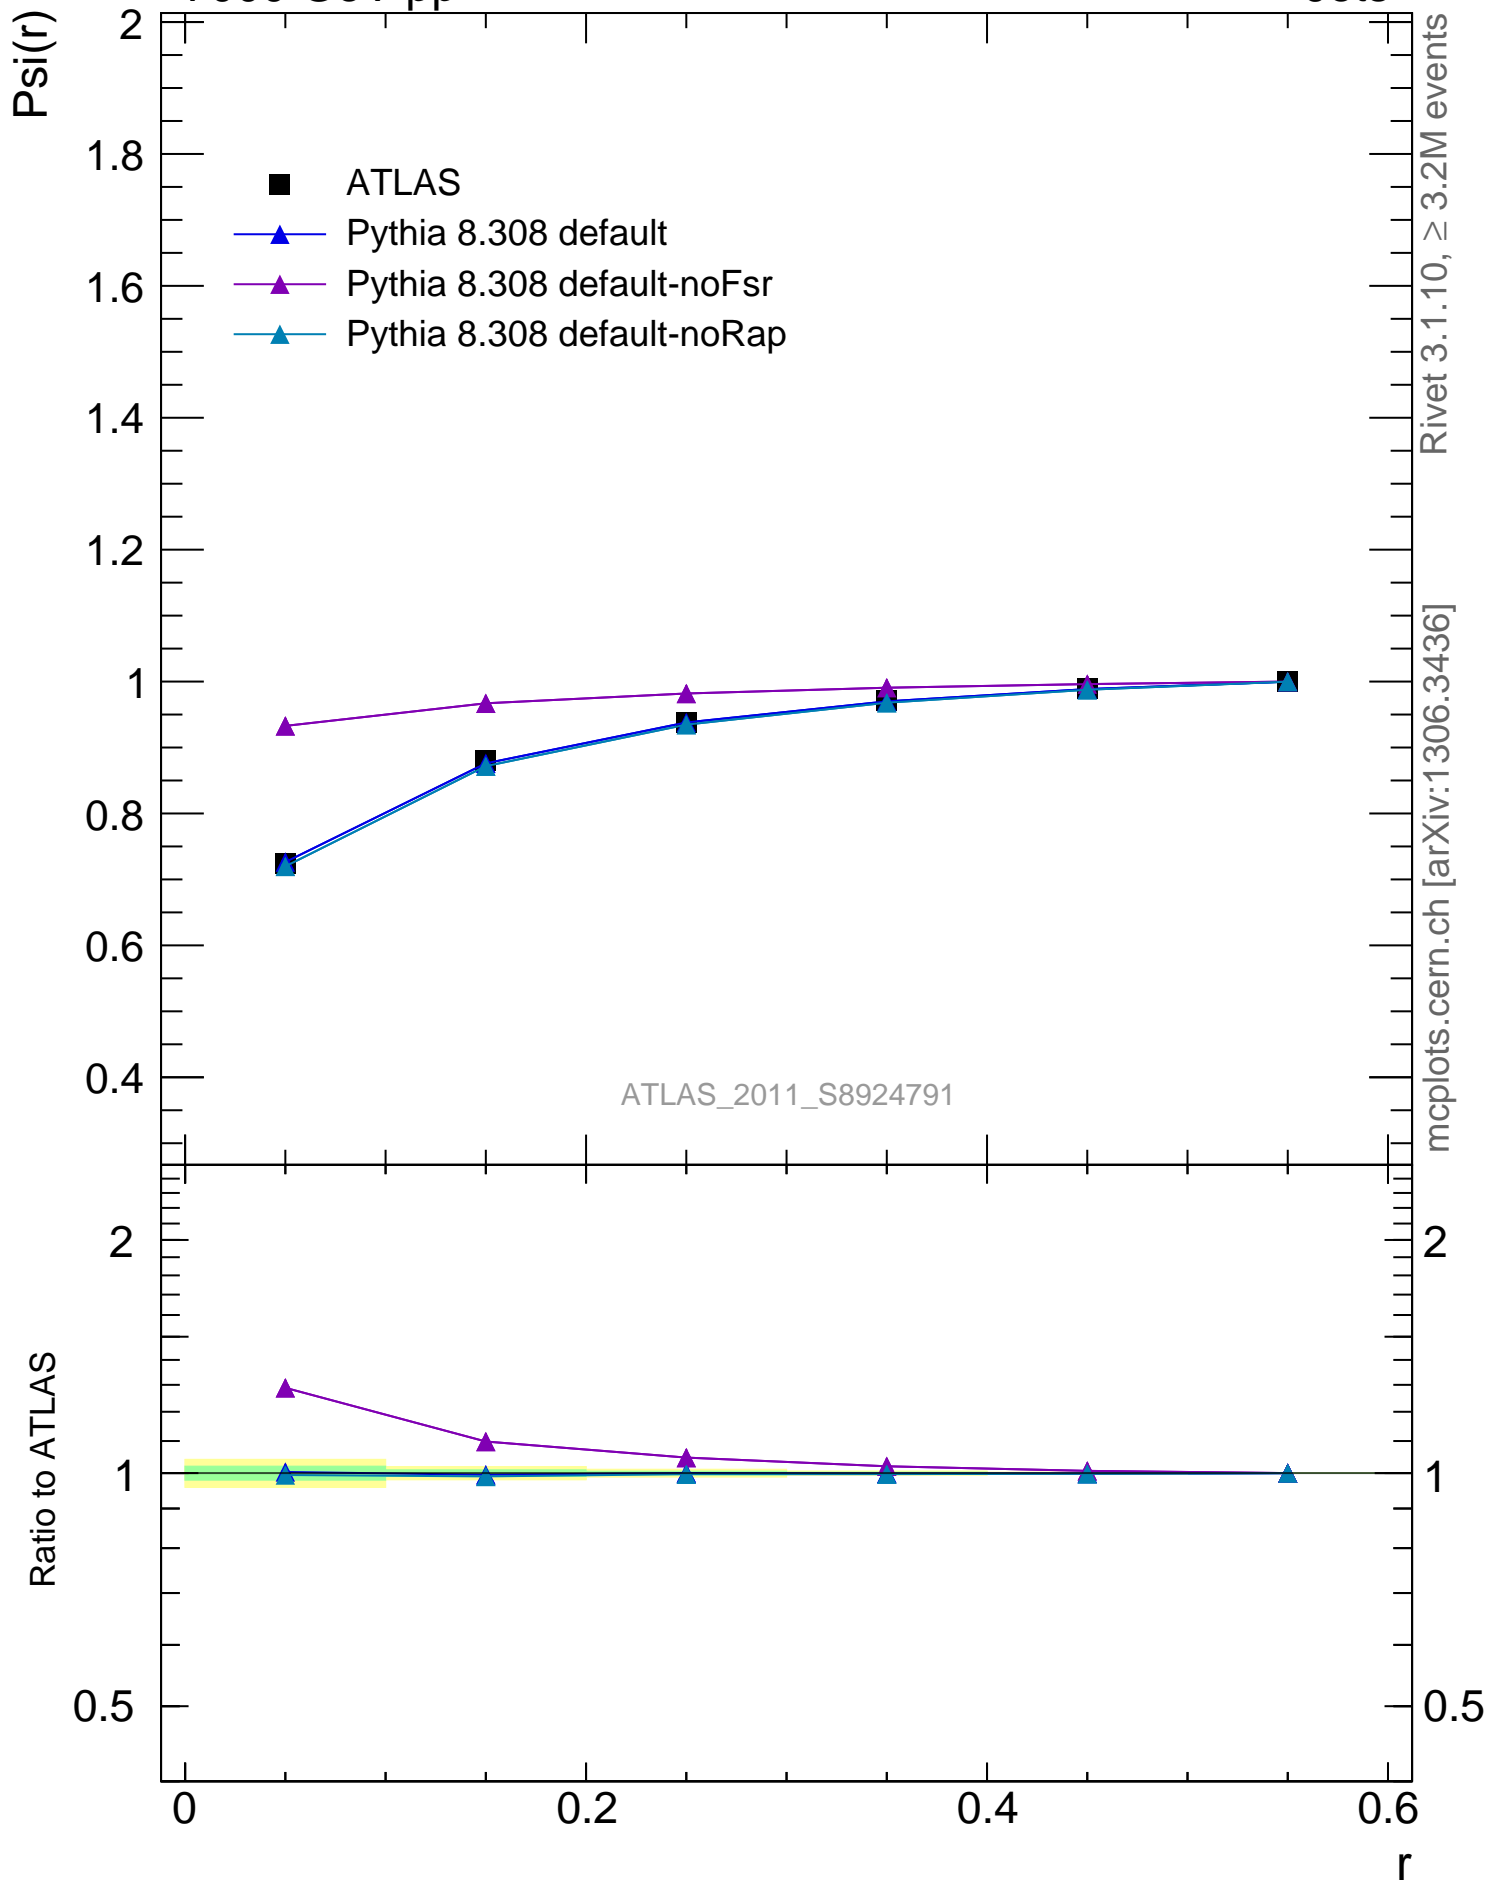

7000 GeV pp

Jets

Rivet 3.1.10,  $\geq 3.2M$  events  
mcplots.cern.ch [arXiv:1306.3436]